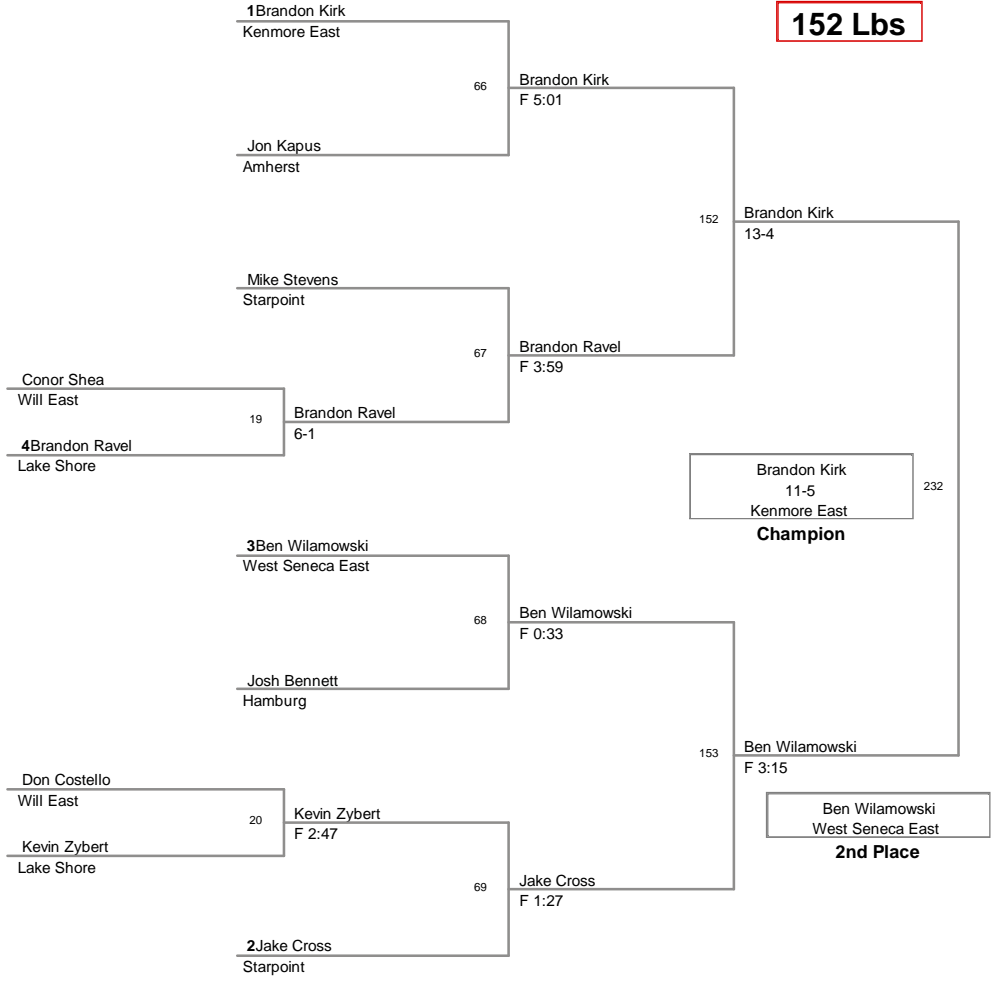

Most Outstanding Wrestler
 Zach Wojnar (Grand Island) 130 lbs

2011 Class A Tournament
2011 Class A To Division

96 Lbs

2011 Class A Tournament
2011 Class A To Division

103 Lbs

2011 Class A Tournament
2011 Class A To Division

135 Lbs

2011 Class A Tournament
2011 Class A To Division

140 Lbs

2011 Class A Tournament
2011 Class A To Division

2011 Class A Tournament
2011 Class A To Division

152 Lbs

2011 Class A Tournament
2011 Class A To Division