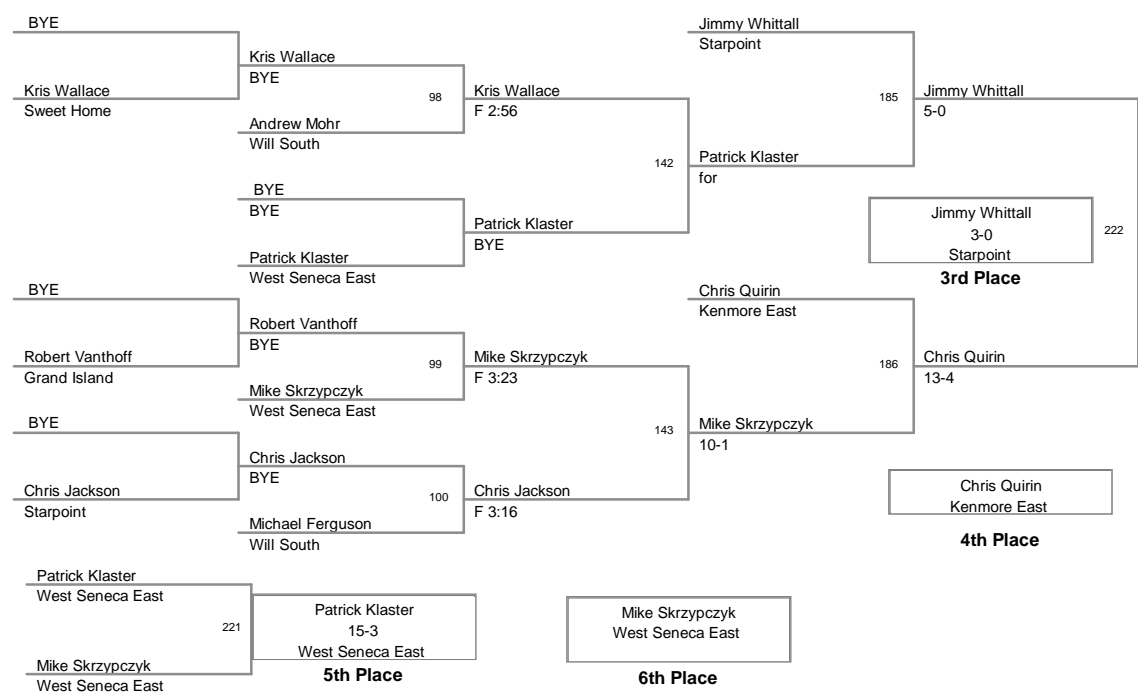

2011 Class A Tournament
2011 Class A To Division

135 Lbs