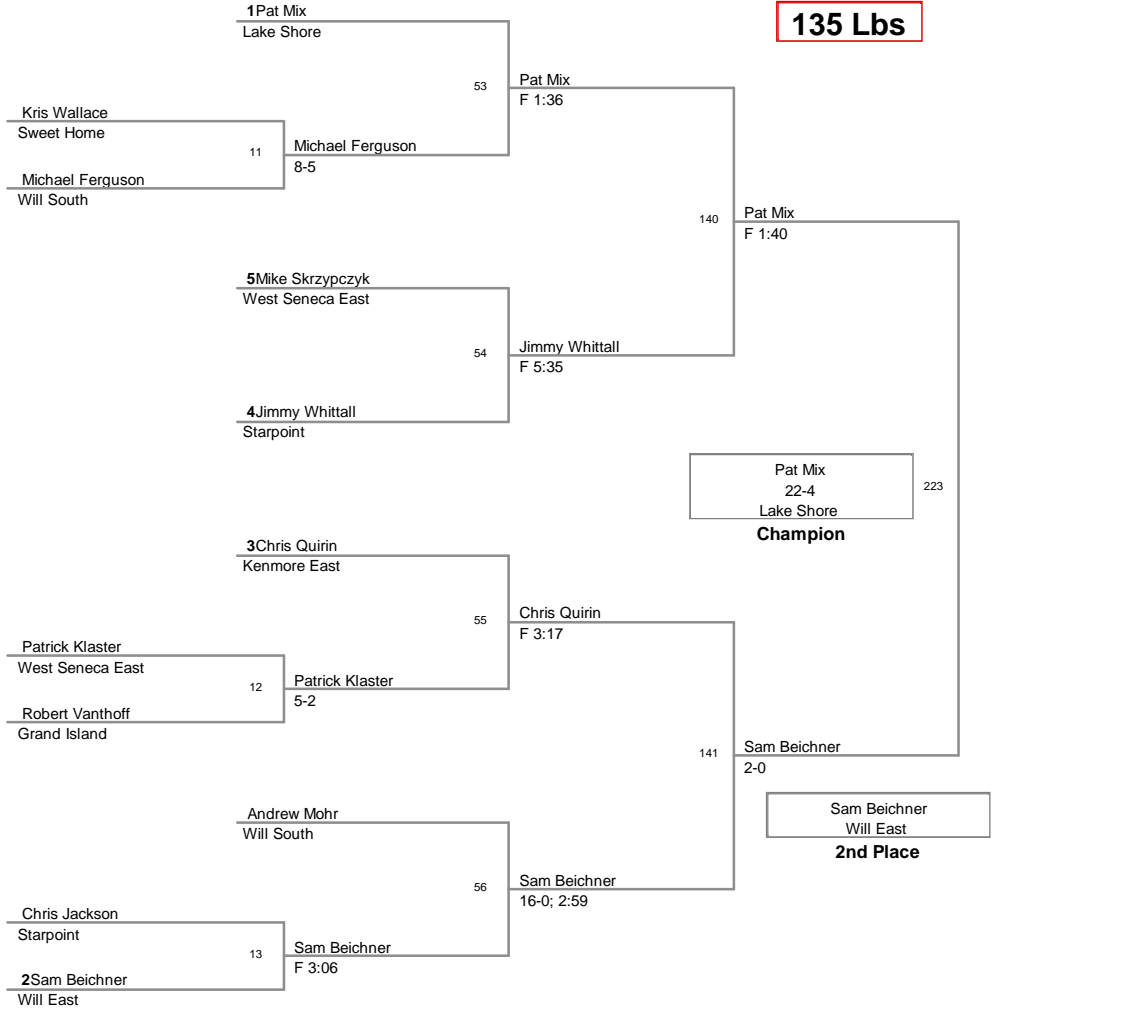

2011 Class A Tournament
2011 Class A To Division

135 Lbs