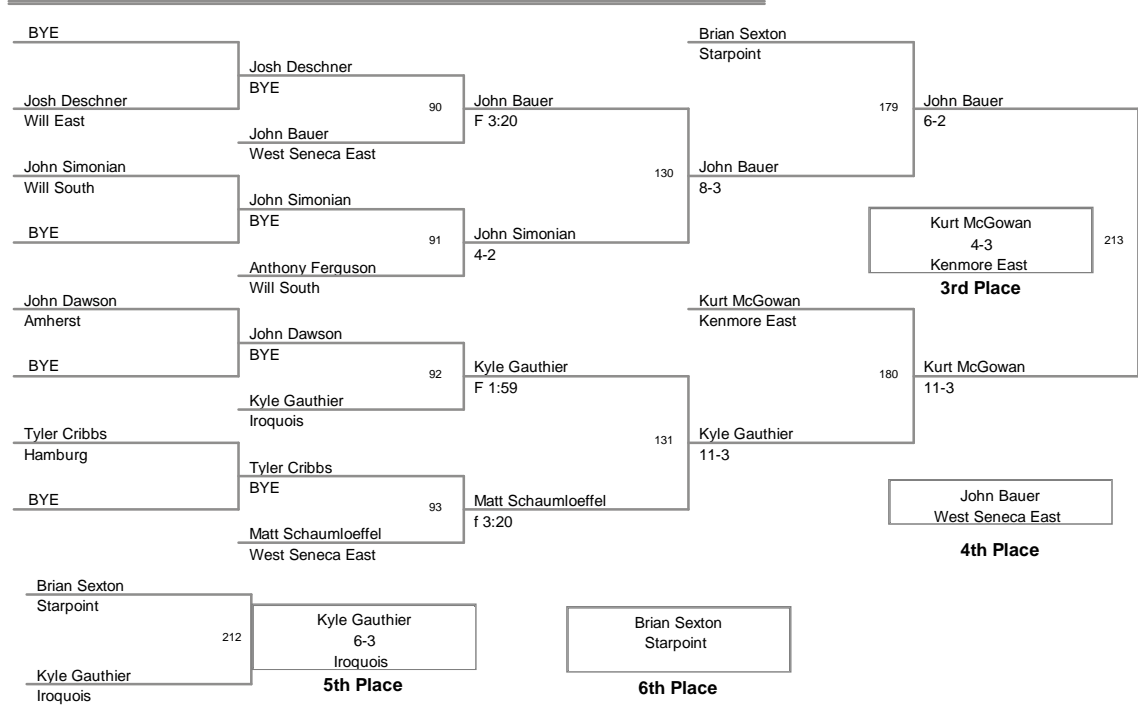

2011 Class A Tournament
2011 Class A To Division

119 Lbs