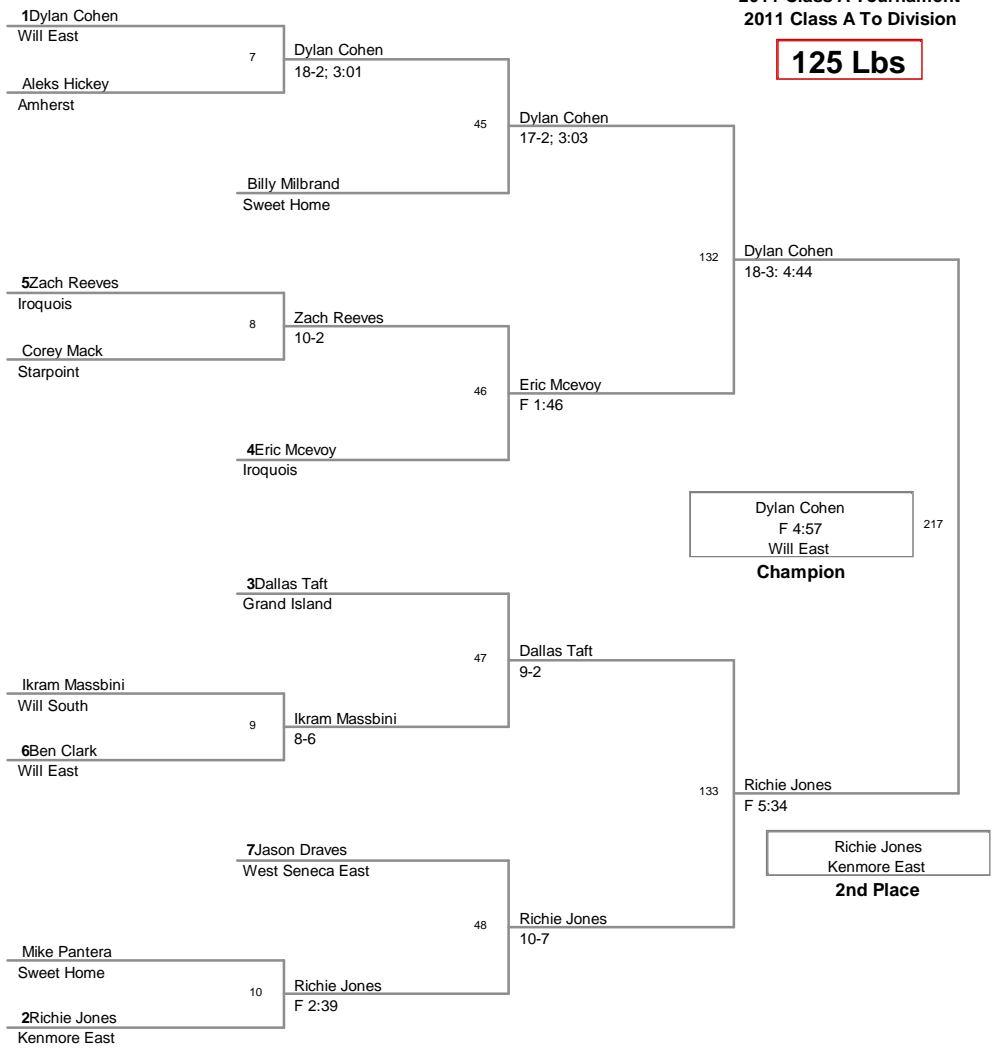

2011 Class A Tournament
2011 Class A To Division

125 Lbs