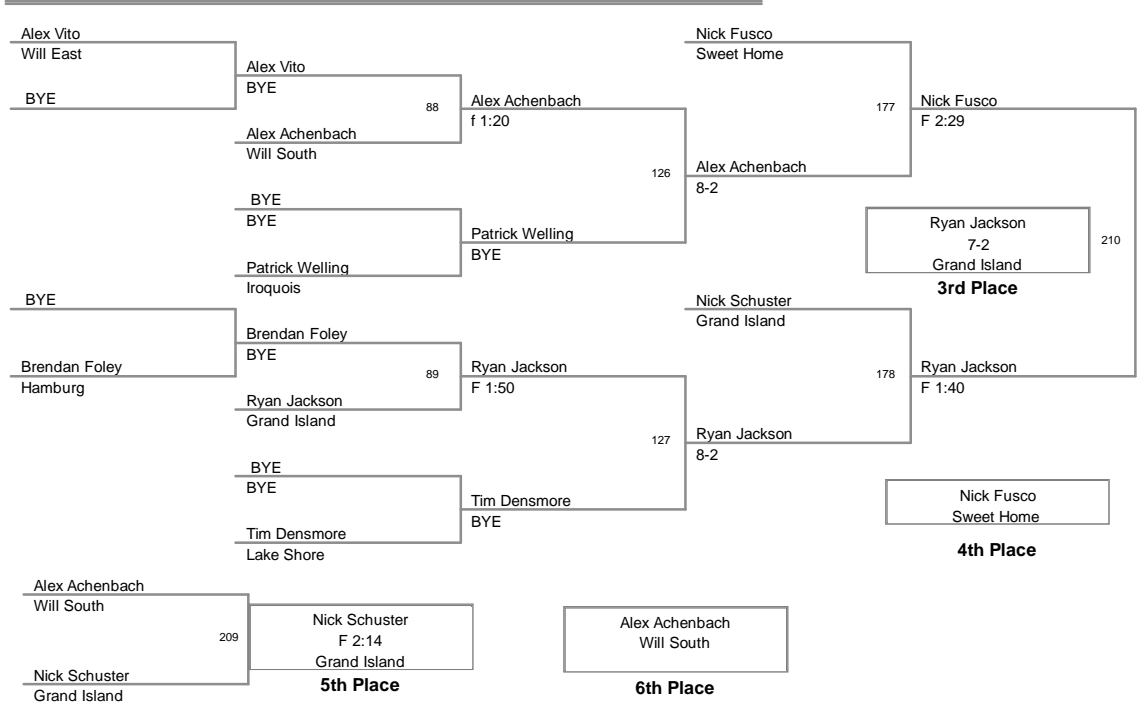

2011 Class A Tournament
2011 Class A To Division

112 Lbs