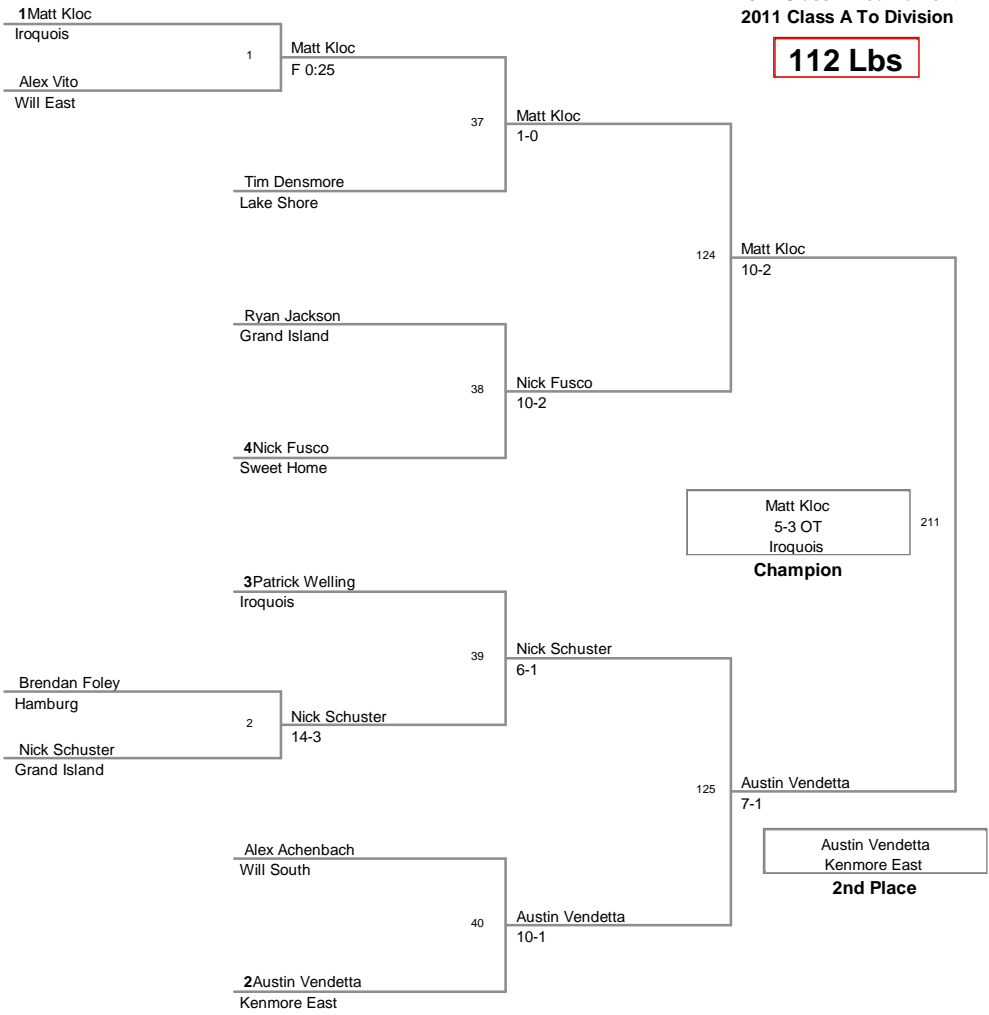

2011 Class A Tournament
2011 Class A To Division

112 Lbs