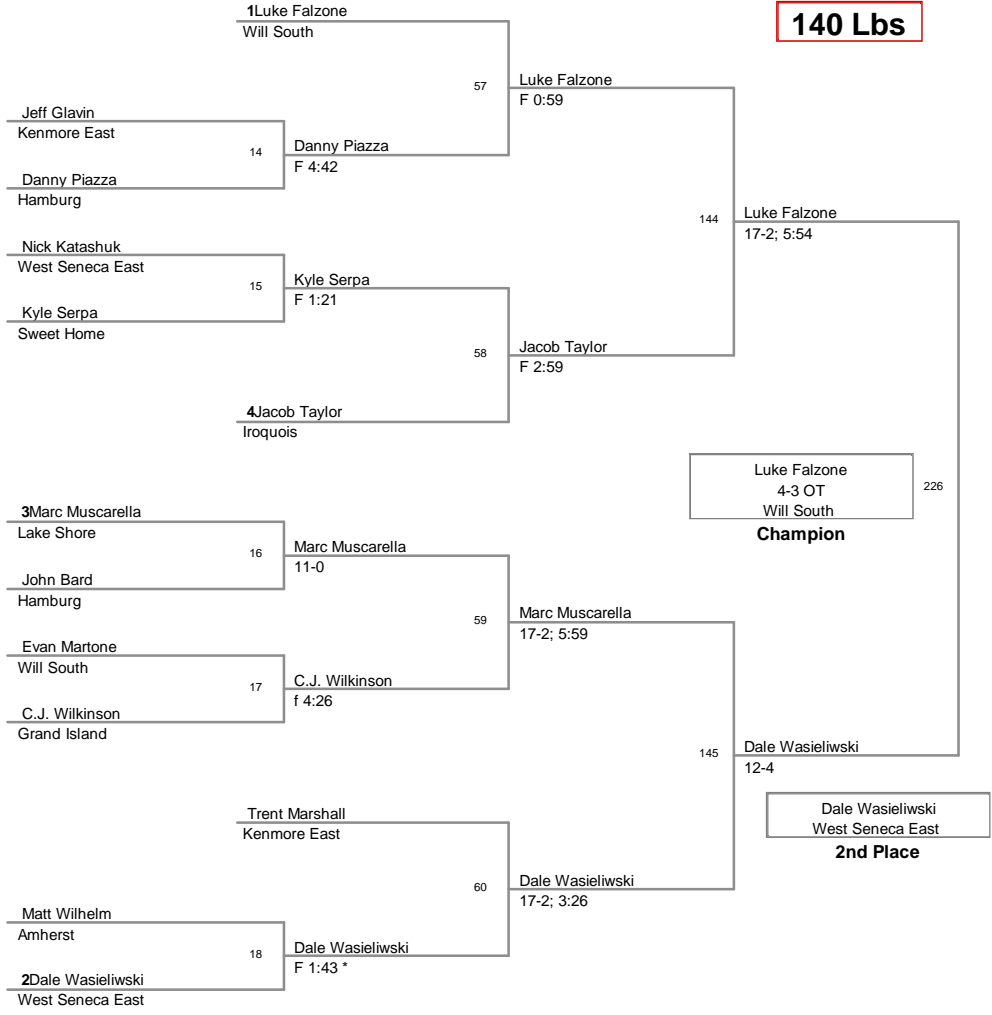

2011 Class A Tournament
2011 Class A To Division

140 Lbs