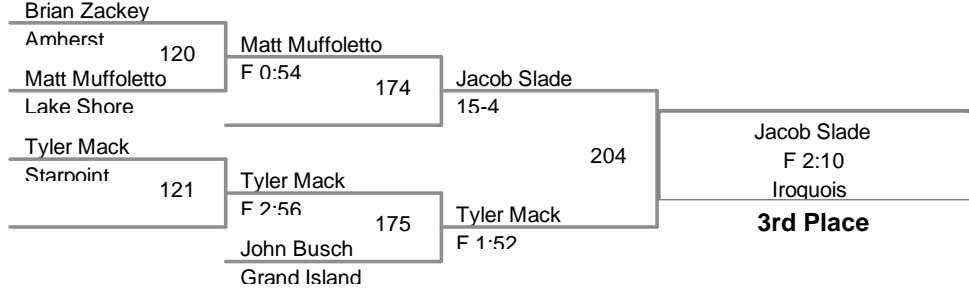

Plc	Points	Team	CH	CONS
1	257	Iroquois	-	-
2	166	Grand Island	-	-
3	165	Lake Shore	-	-
4	154.5	West Seneca East	-	-
5	134.5	Starpoint	-	-
6	120	Kenmore East	-	-
7	104.5	Will East	-	-
8	92.5	Will South	-	-
9	77	Hamburg	-	-
10	76	Amherst	-	-
11	72	Sweet Home	-	-

Most Outstanding Wrestler
 Zach Wojnar (Grand Island) 130 lbs

2011 Class A Tournament
2011 Class A To Division

96 Lbs

2011 Class A Tournament
2011 Class A To Division

103 Lbs

2011 Class A Tournament
2011 Class A To Division