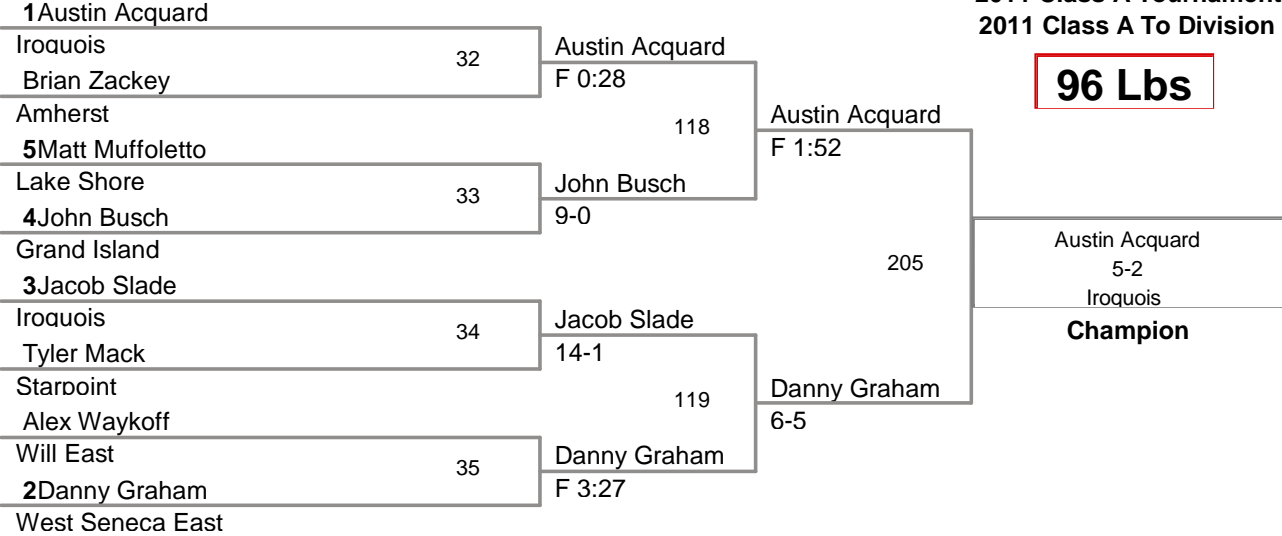

Plc	Points	Team	CH	CONS
1	257	Iroquois	-	-
2	166	Grand Island	-	-
3	165	Lake Shore	-	-
4	154.5	West Seneca East	-	-
5	134.5	Starpoint	-	-
6	120	Kenmore East	-	-
7	104.5	Will East	-	-
8	92.5	Will South	-	-
9	77	Hamburg	-	-
10	76	Amherst	-	-
11	72	Sweet Home	-	-

Most Outstanding Wrestler
 Zach Wojnar (Grand Island) 130 lbs

2011 Class A Tournament
2011 Class A To Division

96 Lbs

2011 Class A Tournament
2011 Class A To Division

103 Lbs

2011 Class A Tournament
2011 Class A To Division