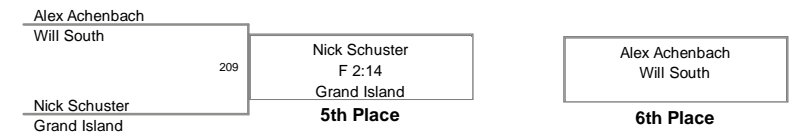

2011 Class A Tournament
2011 Class A To Division

112 Lbs