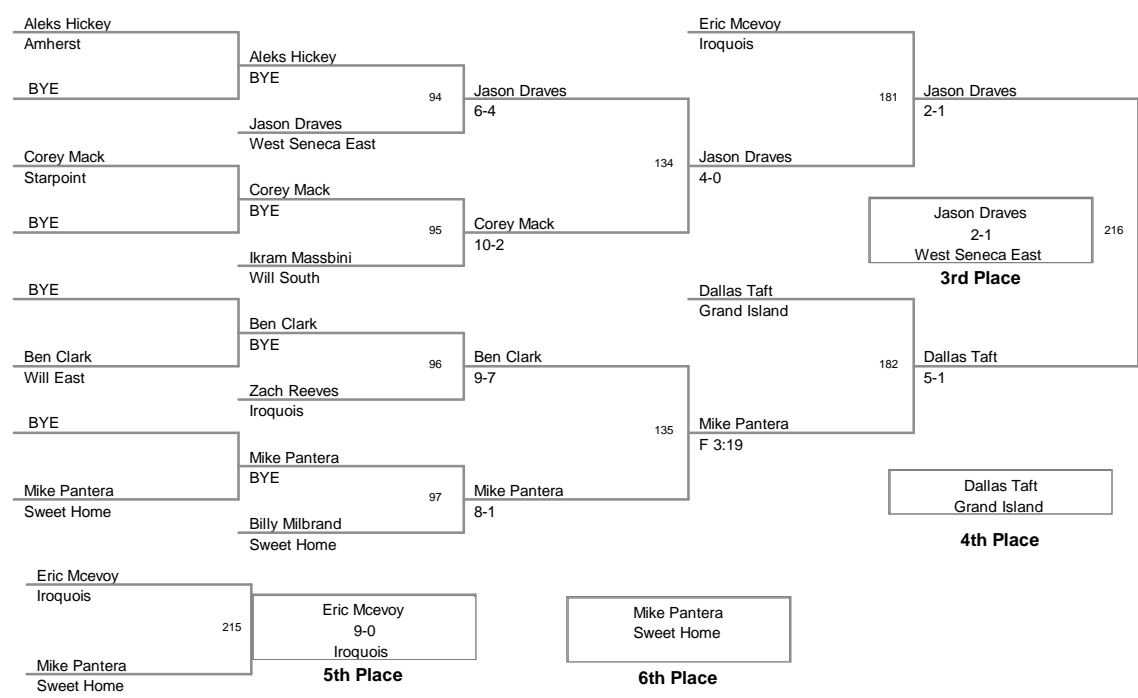

2011 Class A Tournament
2011 Class A To Division

125 Lbs