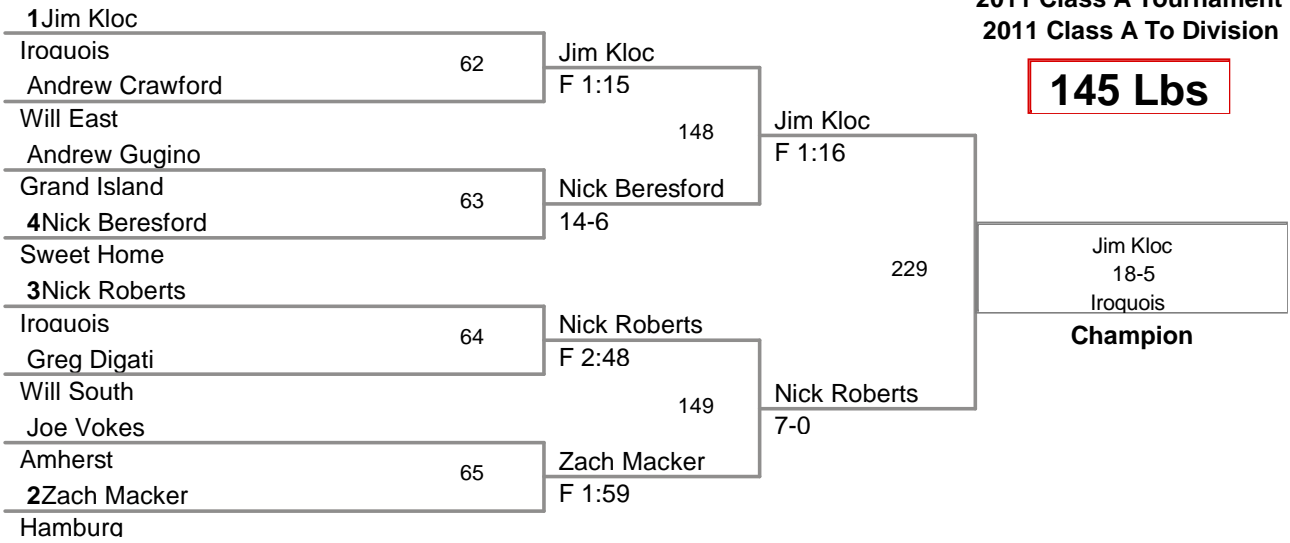

2011 Class A Tournament
2011 Class A To Division