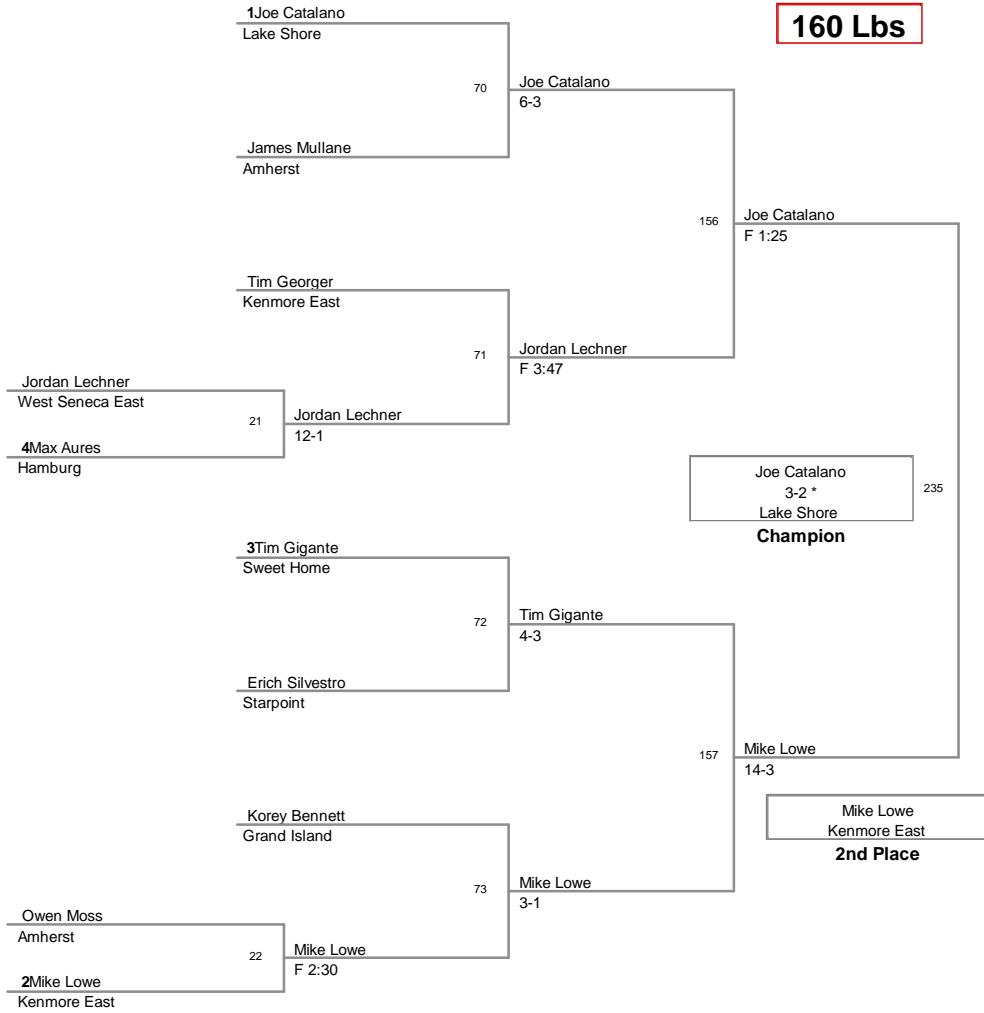

2011 Class A Tournament
2011 Class A To Division

160 Lbs