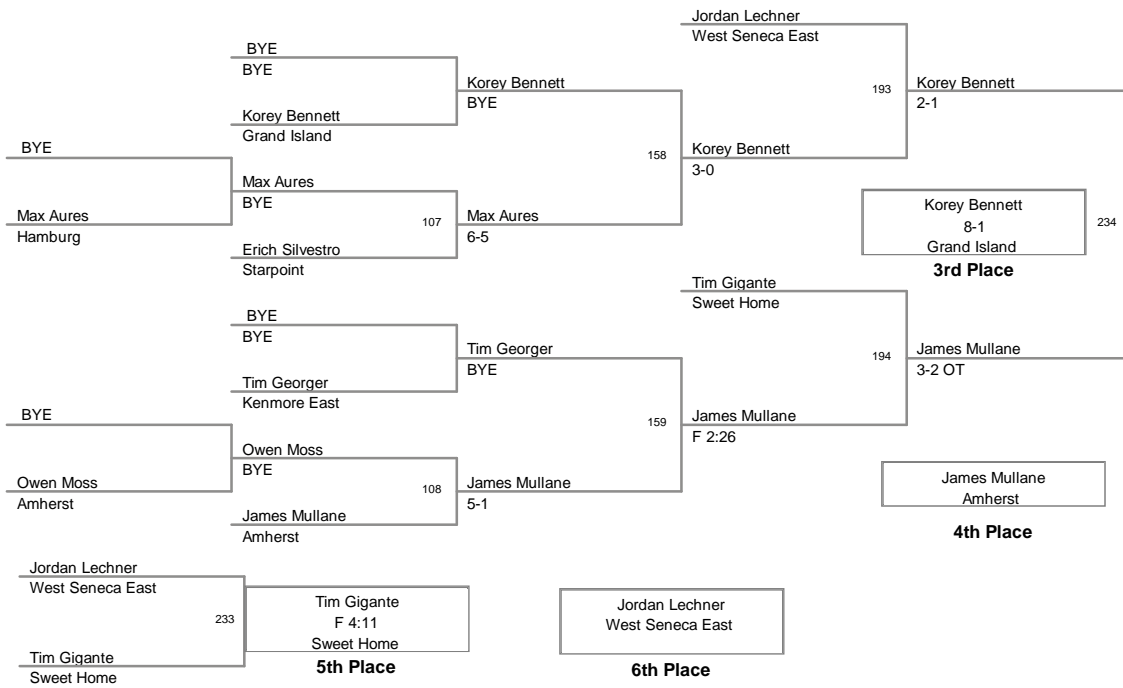

2011 Class A Tournament
2011 Class A To Division

160 Lbs