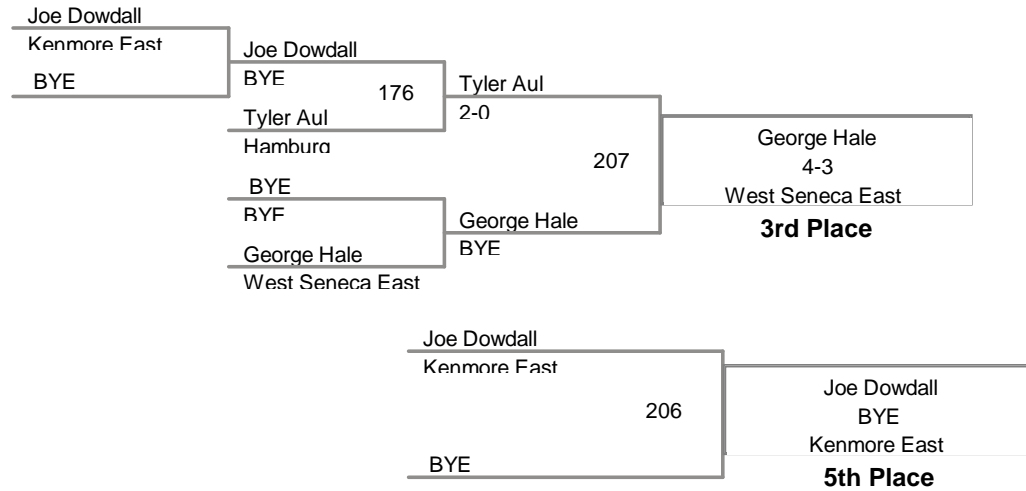

Plc	Points	Team	CH	CONS
1	257	Iroquois	-	-
2	166	Grand Island	-	-
3	165	Lake Shore	-	-
4	154.5	West Seneca East	-	-
5	134.5	Starpoint	-	-
6	120	Kenmore East	-	-
7	104.5	Will East	-	-
8	92.5	Will South	-	-
9	77	Hamburg	-	-
10	76	Amherst	-	-
11	72	Sweet Home	-	-

Most Outstanding Wrestler
 Zach Wojnar (Grand Island) 130 lbs

2011 Class A Tournament
2011 Class A To Division

96 Lbs

2011 Class A Tournament
2011 Class A To Division

103 Lbs

2011 Class A Tournament
2011 Class A To Division