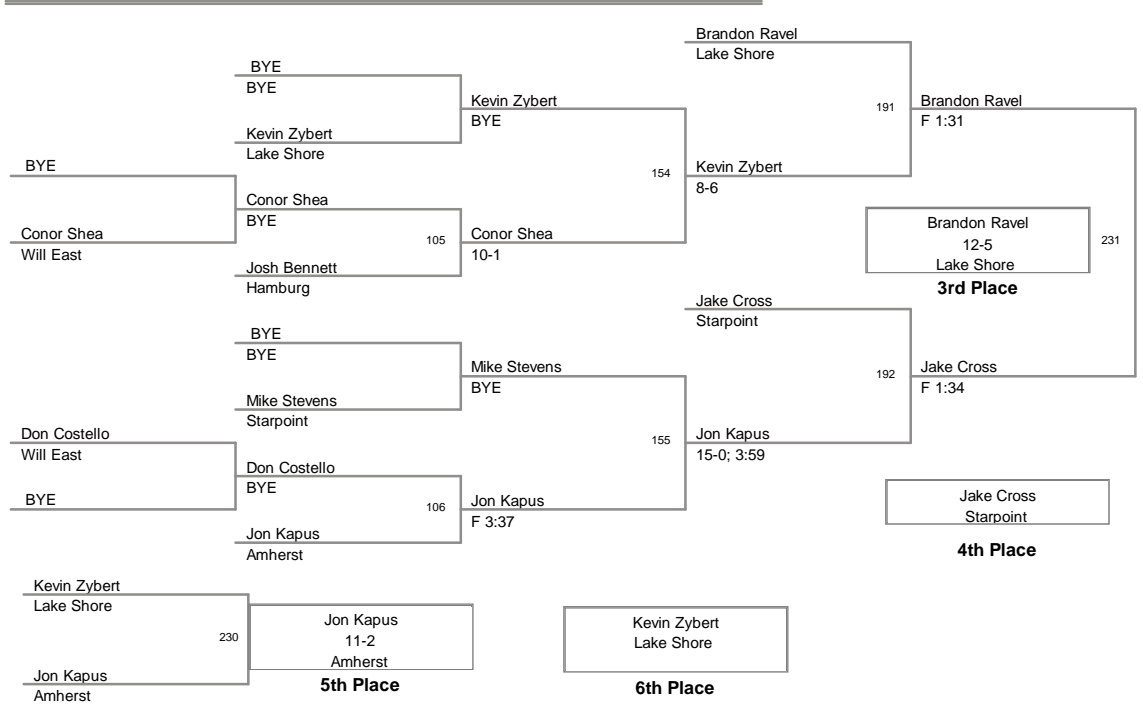

2011 Class A Tournament
2011 Class A To Division

152 Lbs