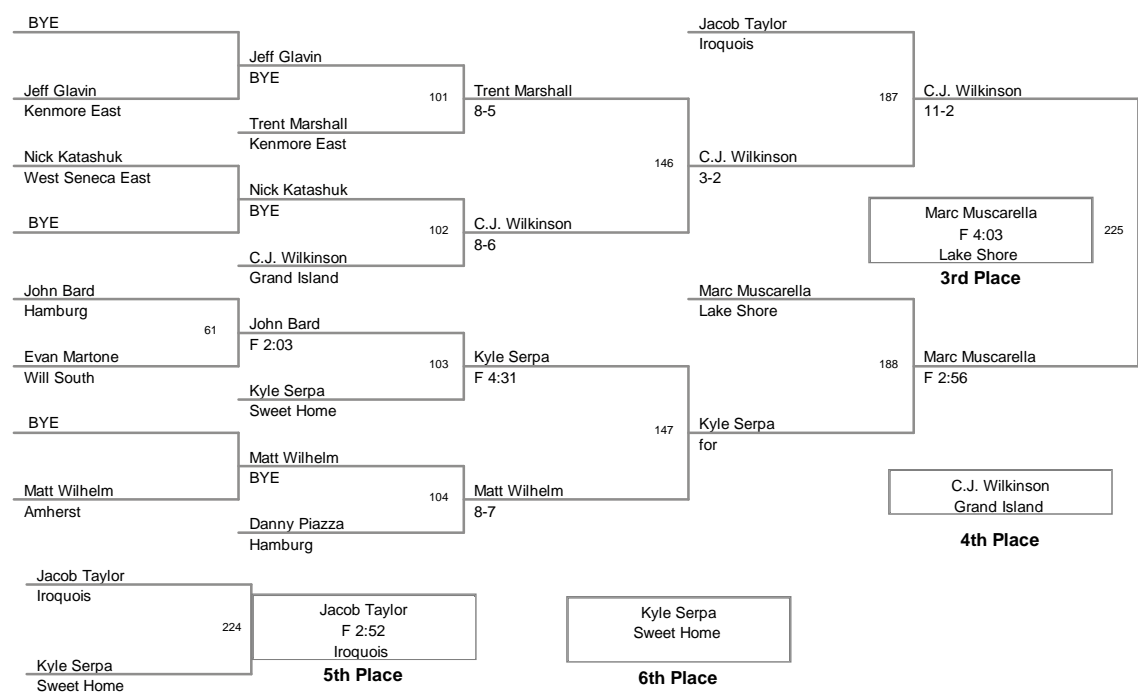

2011 Class A Tournament
2011 Class A To Division

140 Lbs