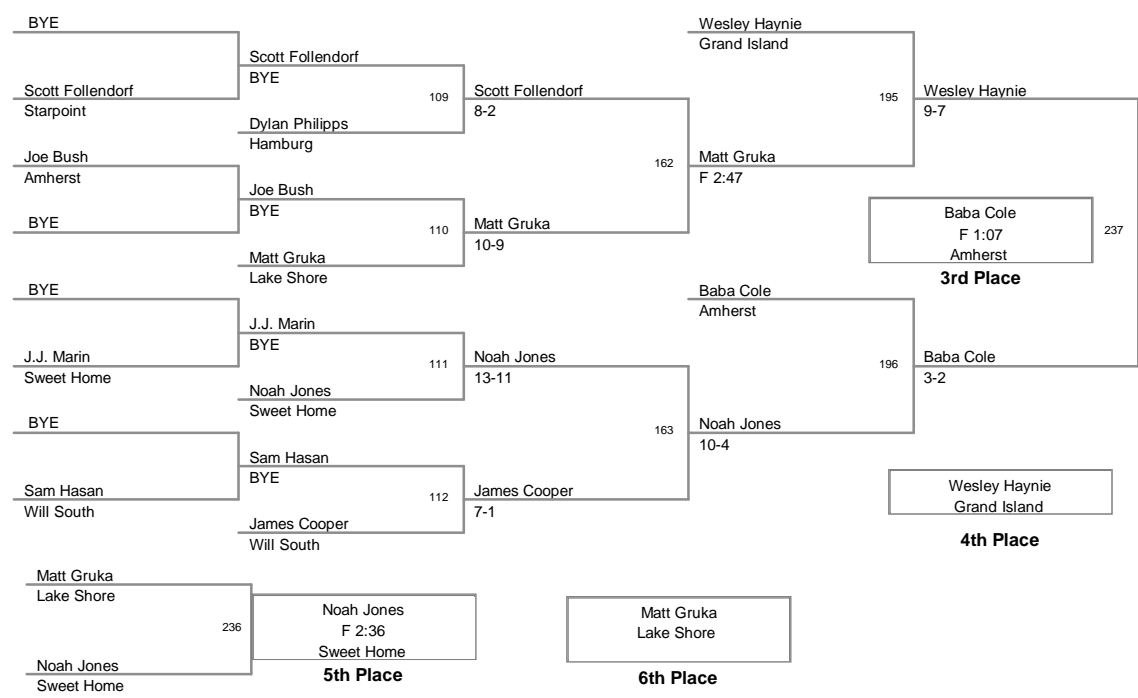

2011 Class A Tournament
2011 Class A To Division

171 Lbs