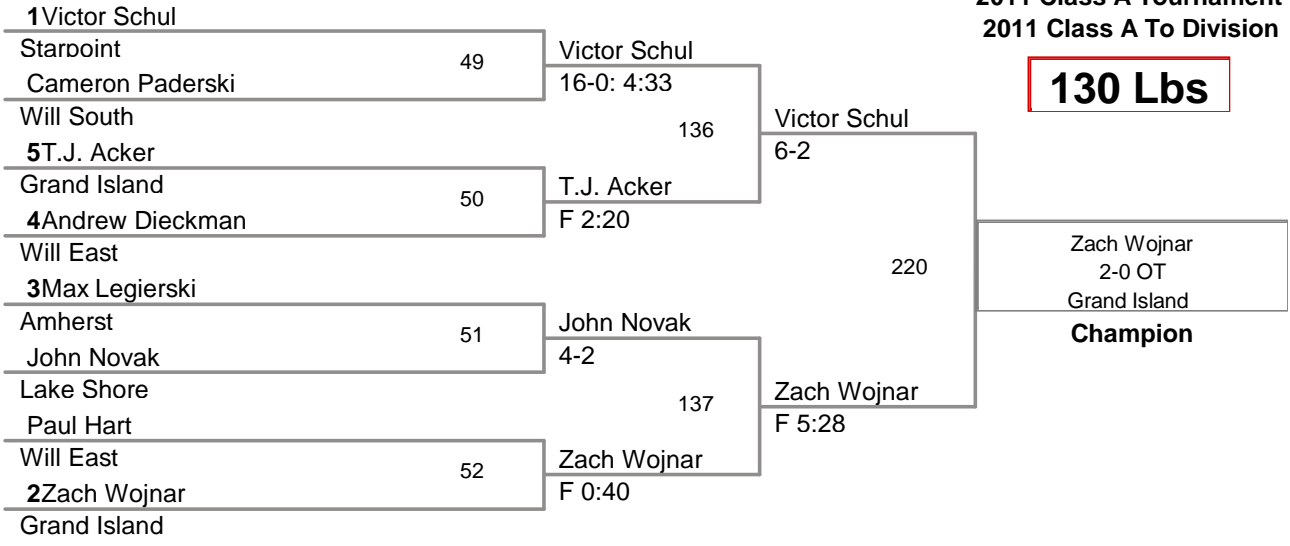

2011 Class A Tournament
2011 Class A To Division

130 Lbs