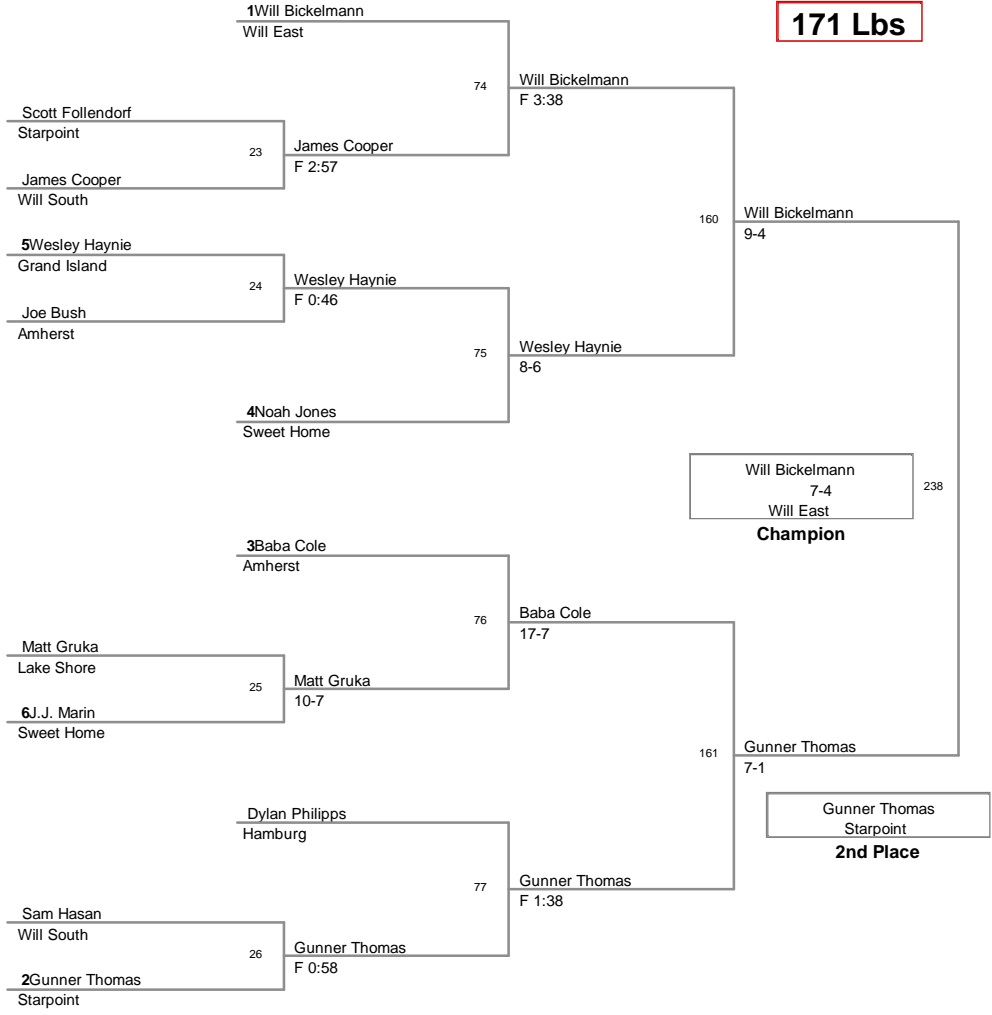

2011 Class A Tournament
2011 Class A To Division

171 Lbs