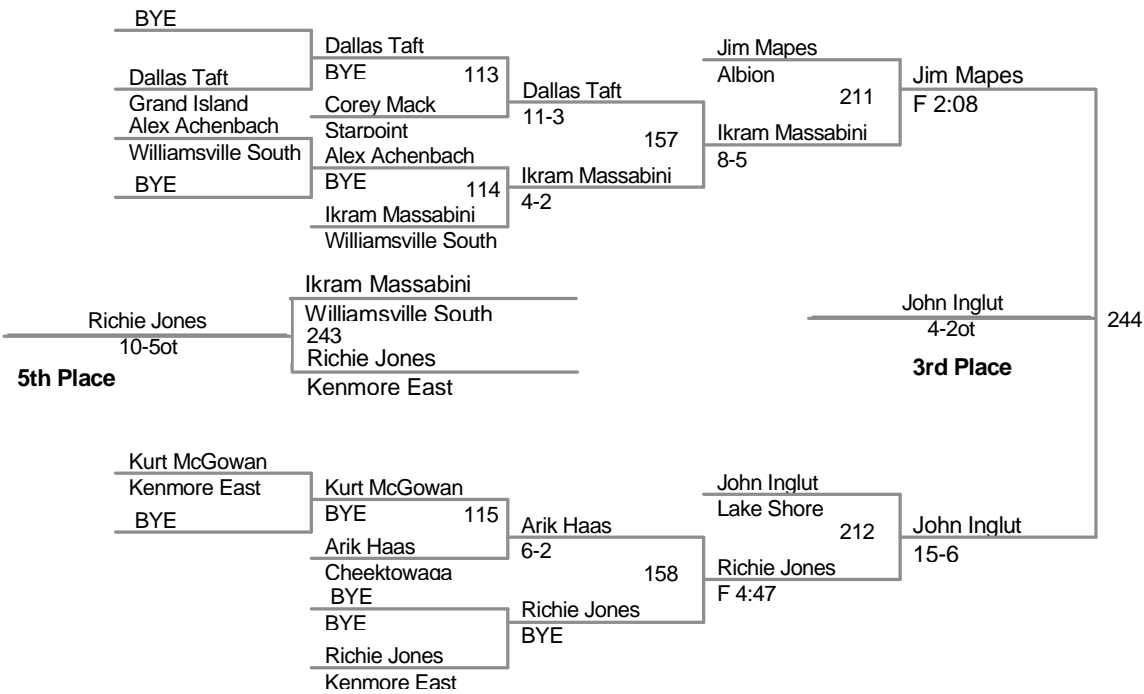

**96 Lbs**

**103 Lbs**

**112 Lbs**

**119 Lbs**

**125 Lbs**

**130 Lbs**

**135 Lbs**

**140 Lbs**

<u>Plc</u>	<u>Points</u>	<u>Team</u>	<u>CH</u>	<u>CONS</u>
1	206.5	Iroquois	-	-
2	186.5	Williamsville East	-	-
3	164.5	Cheektowaga	-	-
4	127.5	Kenmore East	-	-
5	126.5	Pioneer	-	-
6	125.5	Lake Shore	-	-
7	122.5	Albion	-	-
8	114	West Seneca East	-	-
9	109	Grand Island	-	-
10	89.5	Starpoint	-	-
11	84	Williamsville South	-	-
12	65	Amherst	-	-

Most Outstanding Wrestler  
135 lbs. Pat Mix (Lakeshore)