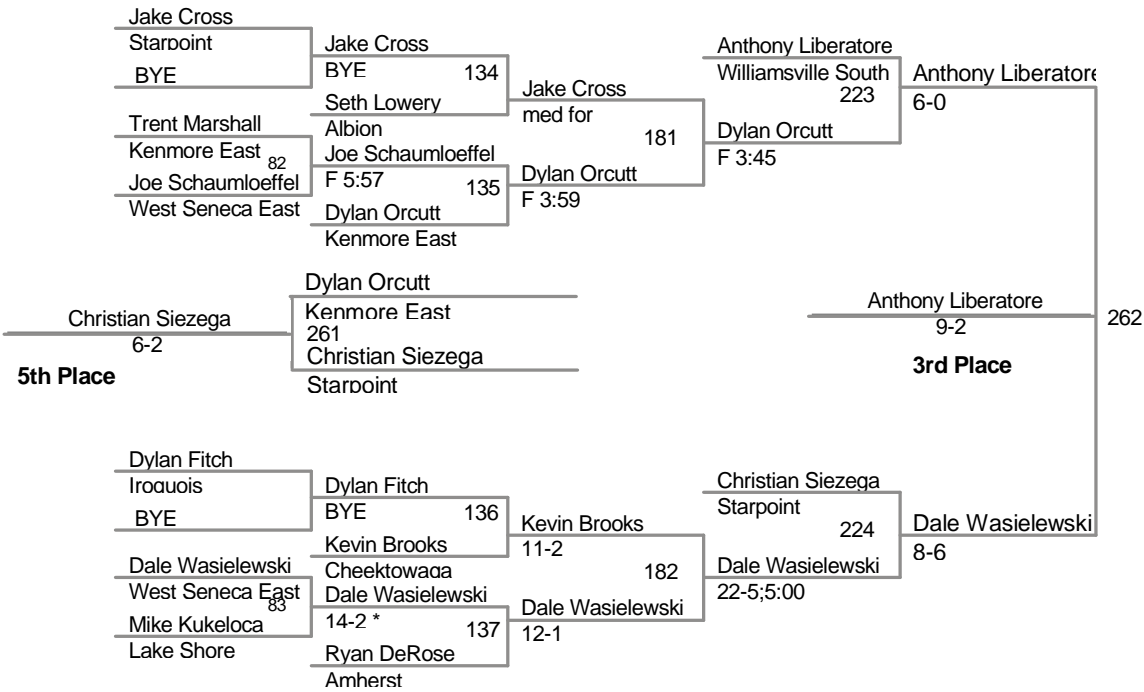

**96 Lbs**

**103 Lbs**

**112 Lbs**

**119 Lbs**

**125 Lbs**

**130 Lbs**

**135 Lbs**

**140 Lbs**

**145 Lbs**

**152 Lbs**

**160 Lbs**

**189 Lbs**

**215 Lbs**

**285 Lbs**

**2010 Class AAA  
Tournament**

**Top Team Scores (All  
Scorers)**

<u>Plc</u>	<u>Points</u>	<u>Team</u>	<u>CH</u>	<u>CONS</u>
1	206.5	Iroquois	-	-
2	186.5	Williamsville East	-	-
3	164.5	Cheektowaga	-	-
4	127.5	Kenmore East	-	-
5	126.5	Pioneer	-	-
6	125.5	Lake Shore	-	-
7	122.5	Albion	-	-
8	114	West Seneca East	-	-
9	109	Grand Island	-	-
10	89.5	Starpoint	-	-
11	84	Williamsville South	-	-
12	65	Amherst	-	-

Most Outstanding Wrestler  
135 lbs. Pat Mix (Lakeshore)