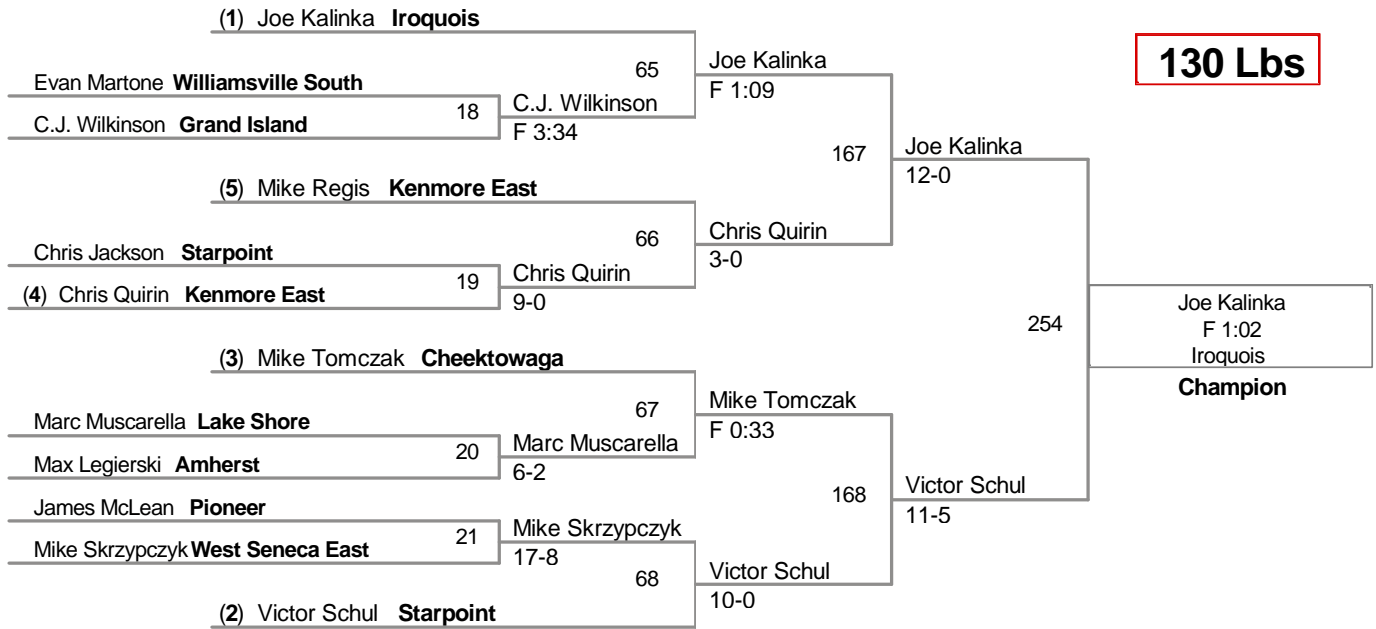

**96 Lbs**

**103 Lbs**

**112 Lbs**

**119 Lbs**

**125 Lbs**

**130 Lbs**

**135 Lbs**

**140 Lbs**

<u>Plc</u>	<u>Points</u>	<u>Team</u>	<u>CH</u>	<u>CONS</u>
1	206.5	Iroquois	-	-
2	186.5	Williamsville East	-	-
3	164.5	Cheektowaga	-	-
4	127.5	Kenmore East	-	-
5	126.5	Pioneer	-	-
6	125.5	Lake Shore	-	-
7	122.5	Albion	-	-
8	114	West Seneca East	-	-
9	109	Grand Island	-	-
10	89.5	Starpoint	-	-
11	84	Williamsville South	-	-
12	65	Amherst	-	-

Most Outstanding Wrestler  
135 lbs. Pat Mix (Lakeshore)