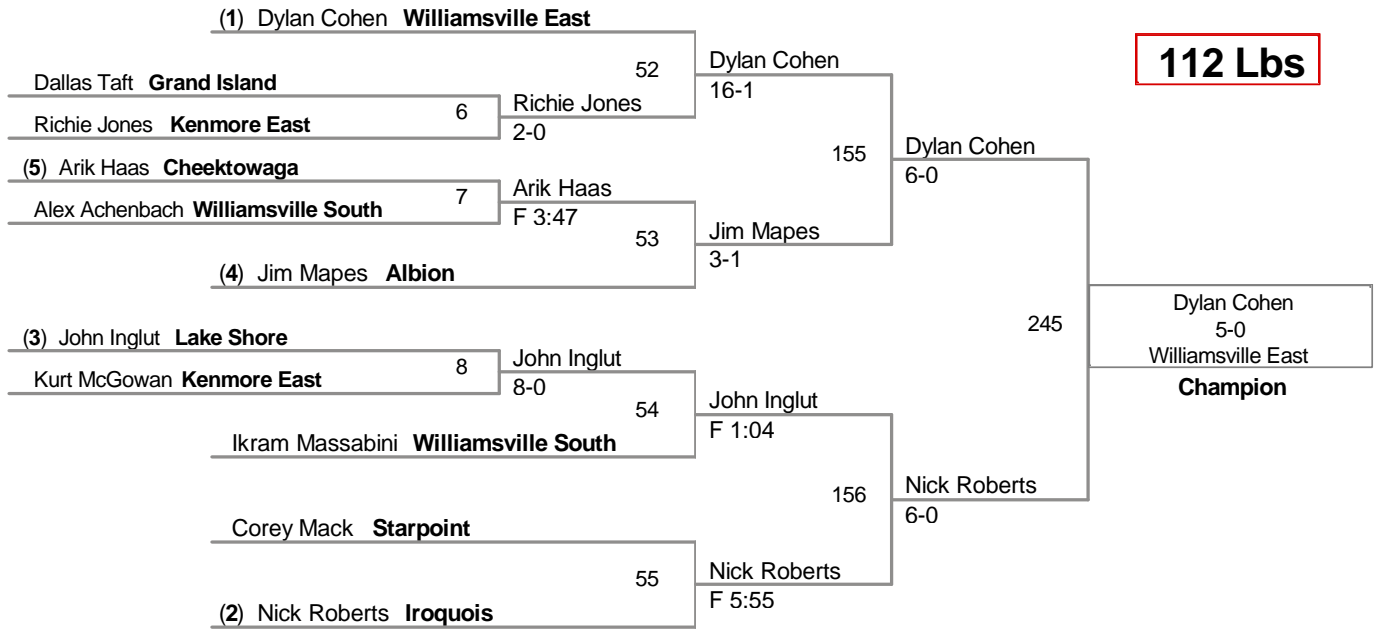

**96 Lbs**

**103 Lbs**

**112 Lbs**

**119 Lbs**

**125 Lbs**

**130 Lbs**

**135 Lbs**

**140 Lbs**

**145 Lbs**

**152 Lbs**

**160 Lbs**

**189 Lbs**

**215 Lbs**

**285 Lbs**

**2010 Class AAA  
Tournament**

**Top Team Scores (All  
Scorers)**

<u>Plc</u>	<u>Points</u>	<u>Team</u>	<u>CH</u>	<u>CONS</u>
1	206.5	Iroquois	-	-
2	186.5	Williamsville East	-	-
3	164.5	Cheektowaga	-	-
4	127.5	Kenmore East	-	-
5	126.5	Pioneer	-	-
6	125.5	Lake Shore	-	-
7	122.5	Albion	-	-
8	114	West Seneca East	-	-
9	109	Grand Island	-	-
10	89.5	Starpoint	-	-
11	84	Williamsville South	-	-
12	65	Amherst	-	-

Most Outstanding Wrestler  
135 lbs. Pat Mix (Lakeshore)