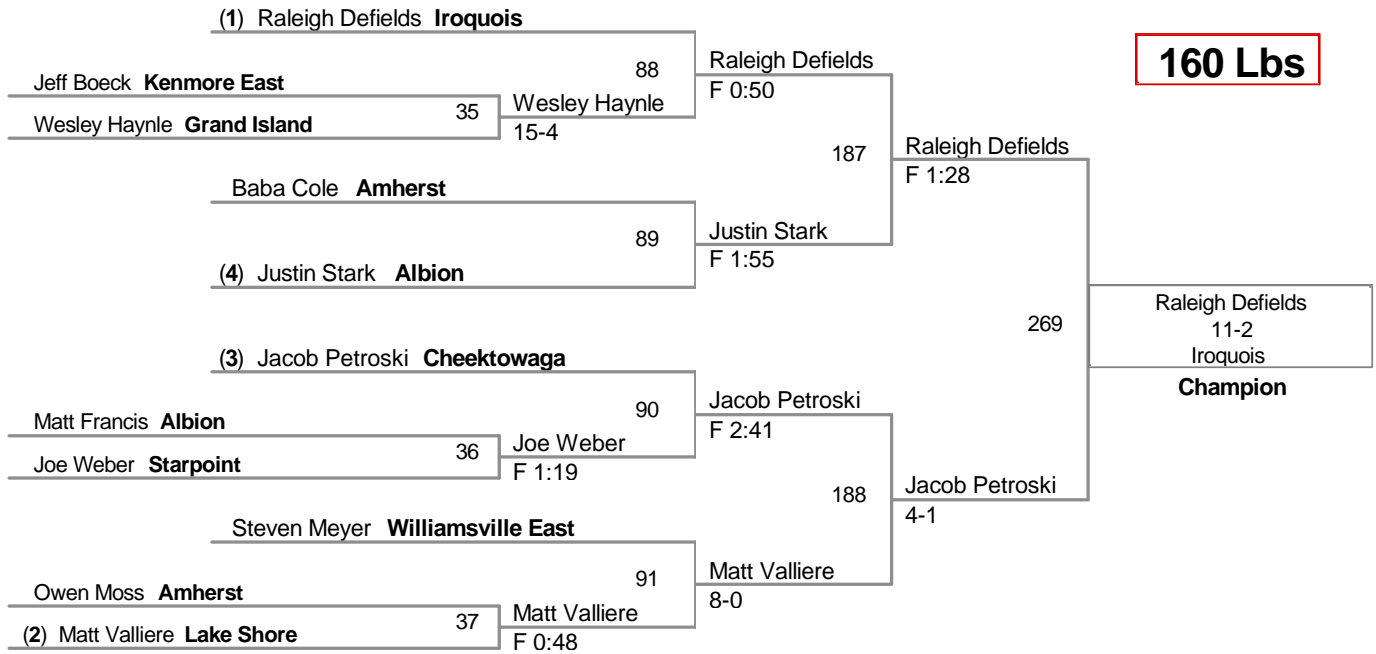

**96 Lbs**

**103 Lbs**

**112 Lbs**

**119 Lbs**

**125 Lbs**

**130 Lbs**

**135 Lbs**

**140 Lbs**

**145 Lbs**

**152 Lbs**

**160 Lbs**

**189 Lbs**

**215 Lbs**

**285 Lbs**

**2010 Class AAA  
Tournament**

**Top Team Scores (All  
Scorers)**

<u>Plc</u>	<u>Points</u>	<u>Team</u>	<u>CH</u>	<u>CONS</u>
1	206.5	Iroquois	-	-
2	186.5	Williamsville East	-	-
3	164.5	Cheektowaga	-	-
4	127.5	Kenmore East	-	-
5	126.5	Pioneer	-	-
6	125.5	Lake Shore	-	-
7	122.5	Albion	-	-
8	114	West Seneca East	-	-
9	109	Grand Island	-	-
10	89.5	Starpoint	-	-
11	84	Williamsville South	-	-
12	65	Amherst	-	-

Most Outstanding Wrestler  
135 lbs. Pat Mix (Lakeshore)