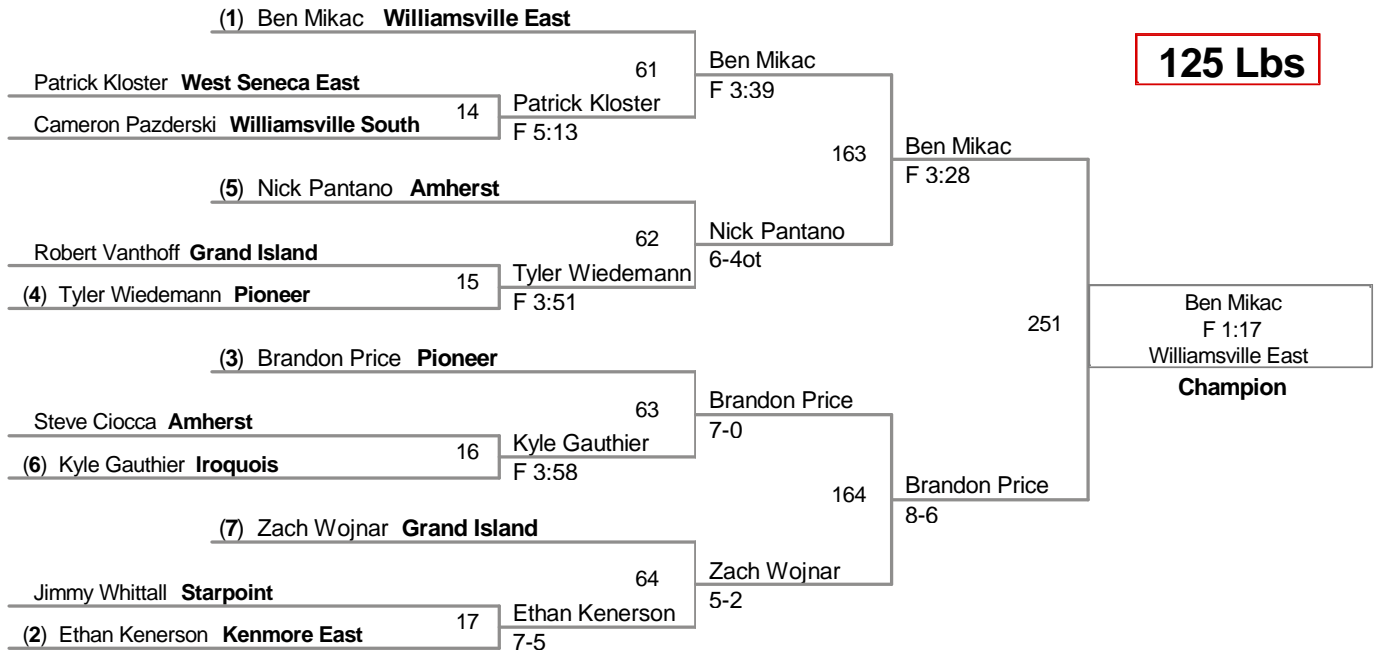

**96 Lbs**

**103 Lbs**

**112 Lbs**

**119 Lbs**

**125 Lbs**

**130 Lbs**

**135 Lbs**

**140 Lbs**

**145 Lbs**

**152 Lbs**

**160 Lbs**

**189 Lbs**

**215 Lbs**

**285 Lbs**

**2010 Class AAA  
Tournament**

**Top Team Scores (All  
Scorers)**

<u>Plc</u>	<u>Points</u>	<u>Team</u>	<u>CH</u>	<u>CONS</u>
1	206.5	Iroquois	-	-
2	186.5	Williamsville East	-	-
3	164.5	Cheektowaga	-	-
4	127.5	Kenmore East	-	-
5	126.5	Pioneer	-	-
6	125.5	Lake Shore	-	-
7	122.5	Albion	-	-
8	114	West Seneca East	-	-
9	109	Grand Island	-	-
10	89.5	Starpoint	-	-
11	84	Williamsville South	-	-
12	65	Amherst	-	-

Most Outstanding Wrestler  
135 lbs. Pat Mix (Lakeshore)