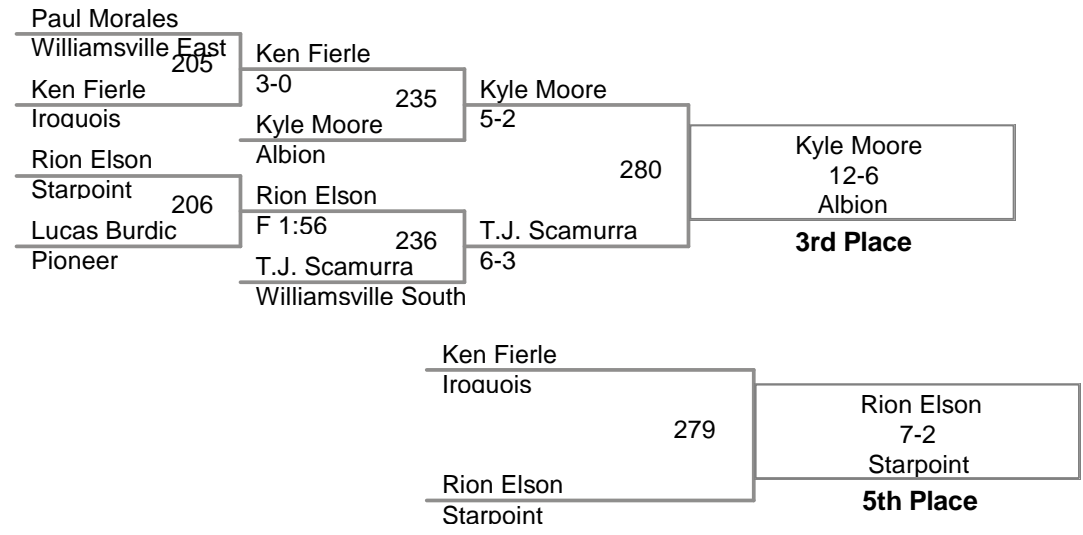

**145 Lbs**

**152 Lbs**

**160 Lbs**

**189 Lbs**

**215 Lbs**

**285 Lbs**

**2010 Class AAA  
Tournament**

**Top Team Scores (All  
Scorers)**

<u>Plc</u>	<u>Points</u>	<u>Team</u>	<u>CH</u>	<u>CONS</u>
1	206.5	Iroquois	-	-
2	186.5	Williamsville East	-	-
3	164.5	Cheektowaga	-	-
4	127.5	Kenmore East	-	-
5	126.5	Pioneer	-	-
6	125.5	Lake Shore	-	-
7	122.5	Albion	-	-
8	114	West Seneca East	-	-
9	109	Grand Island	-	-
10	89.5	Starpoint	-	-
11	84	Williamsville South	-	-
12	65	Amherst	-	-