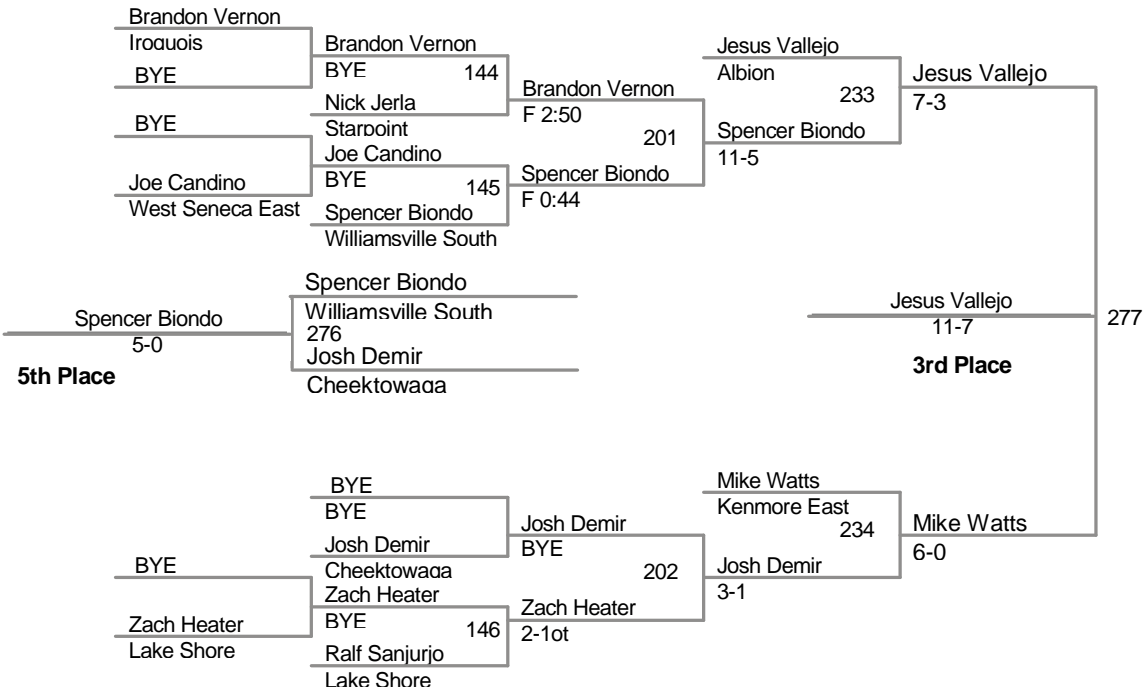

**145 Lbs**

**152 Lbs**

**160 Lbs**

**189 Lbs**

**215 Lbs**

**285 Lbs**

**2010 Class AAA  
Tournament**

**Top Team Scores (All  
Scorers)**

<u>Plc</u>	<u>Points</u>	<u>Team</u>	<u>CH</u>	<u>CONS</u>
1	206.5	Iroquois	-	-
2	186.5	Williamsville East	-	-
3	164.5	Cheektowaga	-	-
4	127.5	Kenmore East	-	-
5	126.5	Pioneer	-	-
6	125.5	Lake Shore	-	-
7	122.5	Albion	-	-
8	114	West Seneca East	-	-
9	109	Grand Island	-	-
10	89.5	Starpoint	-	-
11	84	Williamsville South	-	-
12	65	Amherst	-	-

Most Outstanding Wrestler  
135 lbs. Pat Mix (Lakeshore)