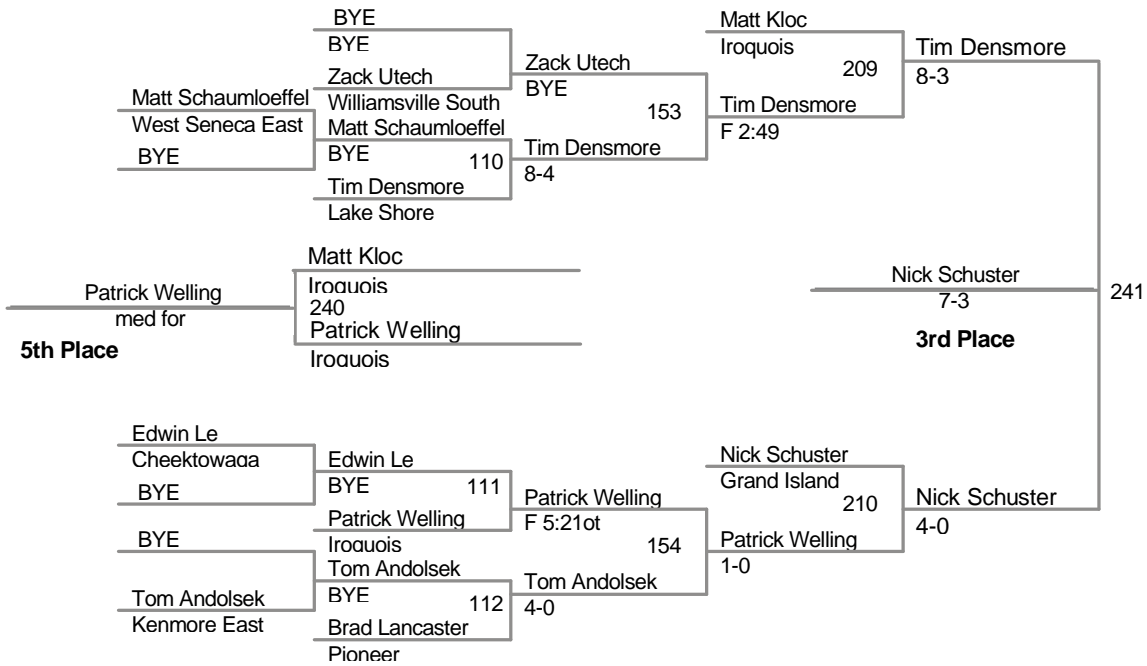

**96 Lbs**

**103 Lbs**

**112 Lbs**

**119 Lbs**

**125 Lbs**

**130 Lbs**

**135 Lbs**

**140 Lbs**

<u>Plc</u>	<u>Points</u>	<u>Team</u>	<u>CH</u>	<u>CONS</u>
1	206.5	Iroquois	-	-
2	186.5	Williamsville East	-	-
3	164.5	Cheektowaga	-	-
4	127.5	Kenmore East	-	-
5	126.5	Pioneer	-	-
6	125.5	Lake Shore	-	-
7	122.5	Albion	-	-
8	114	West Seneca East	-	-
9	109	Grand Island	-	-
10	89.5	Starpoint	-	-
11	84	Williamsville South	-	-
12	65	Amherst	-	-

Most Outstanding Wrestler  
135 lbs. Pat Mix (Lakeshore)