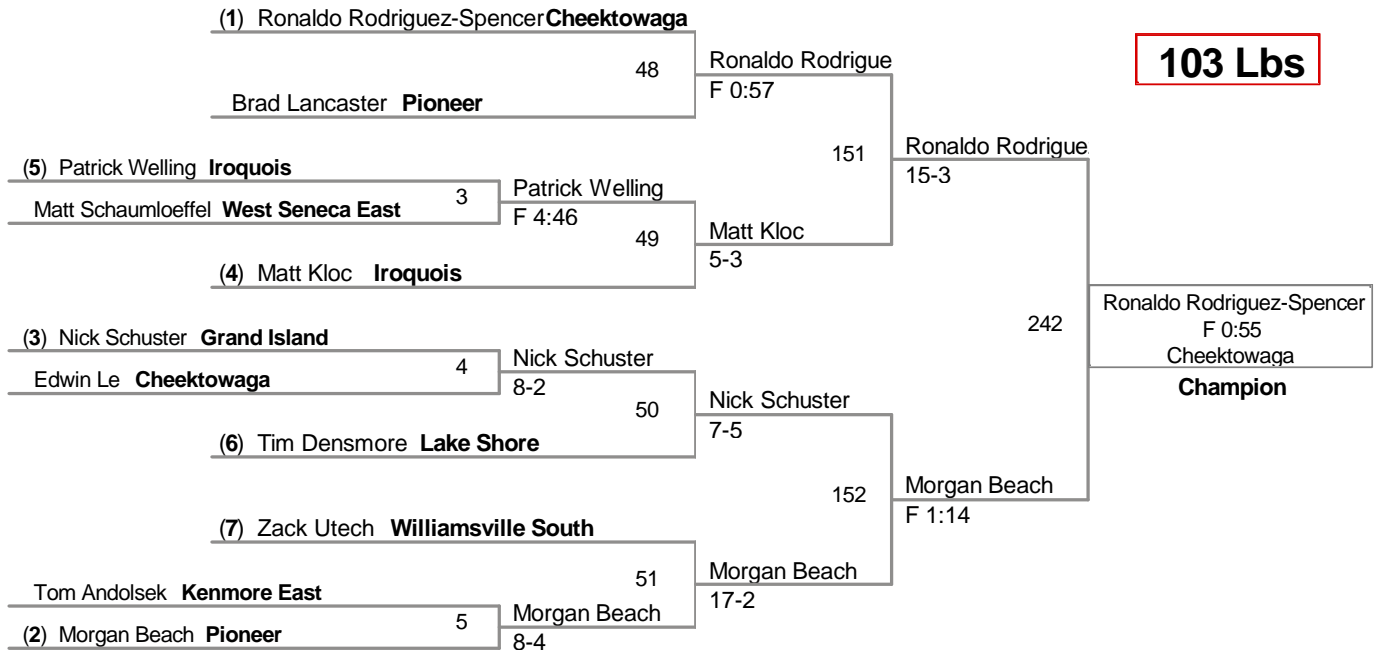

**96 Lbs**

**103 Lbs**

**112 Lbs**

**119 Lbs**

**125 Lbs**

**130 Lbs**

**135 Lbs**

**140 Lbs**

**145 Lbs**

**152 Lbs**

**160 Lbs**

**189 Lbs**

**215 Lbs**

**285 Lbs**

**2010 Class AAA  
Tournament**

**Top Team Scores (All  
Scorers)**

<u>Plc</u>	<u>Points</u>	<u>Team</u>	<u>CH</u>	<u>CONS</u>
1	206.5	Iroquois	-	-
2	186.5	Williamsville East	-	-
3	164.5	Cheektowaga	-	-
4	127.5	Kenmore East	-	-
5	126.5	Pioneer	-	-
6	125.5	Lake Shore	-	-
7	122.5	Albion	-	-
8	114	West Seneca East	-	-
9	109	Grand Island	-	-
10	89.5	Starpoint	-	-
11	84	Williamsville South	-	-
12	65	Amherst	-	-

Most Outstanding Wrestler  
135 lbs. Pat Mix (Lakeshore)