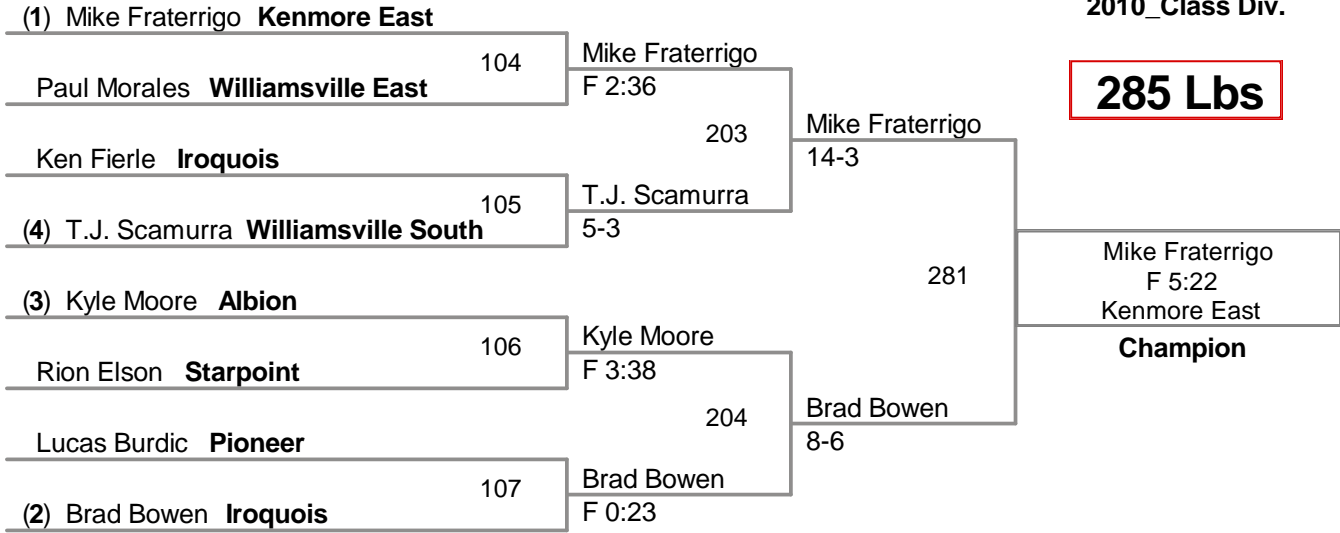

**145 Lbs**

**152 Lbs**

**160 Lbs**

**189 Lbs**

**215 Lbs**

**285 Lbs**

**2010 Class AAA  
Tournament**

**Top Team Scores (All  
Scorers)**

<u>Plc</u>	<u>Points</u>	<u>Team</u>	<u>CH</u>	<u>CONS</u>
1	206.5	Iroquois	-	-
2	186.5	Williamsville East	-	-
3	164.5	Cheektowaga	-	-
4	127.5	Kenmore East	-	-
5	126.5	Pioneer	-	-
6	125.5	Lake Shore	-	-
7	122.5	Albion	-	-
8	114	West Seneca East	-	-
9	109	Grand Island	-	-
10	89.5	Starpoint	-	-
11	84	Williamsville South	-	-
12	65	Amherst	-	-

Most Outstanding Wrestler  
135 lbs. Pat Mix (Lakeshore)