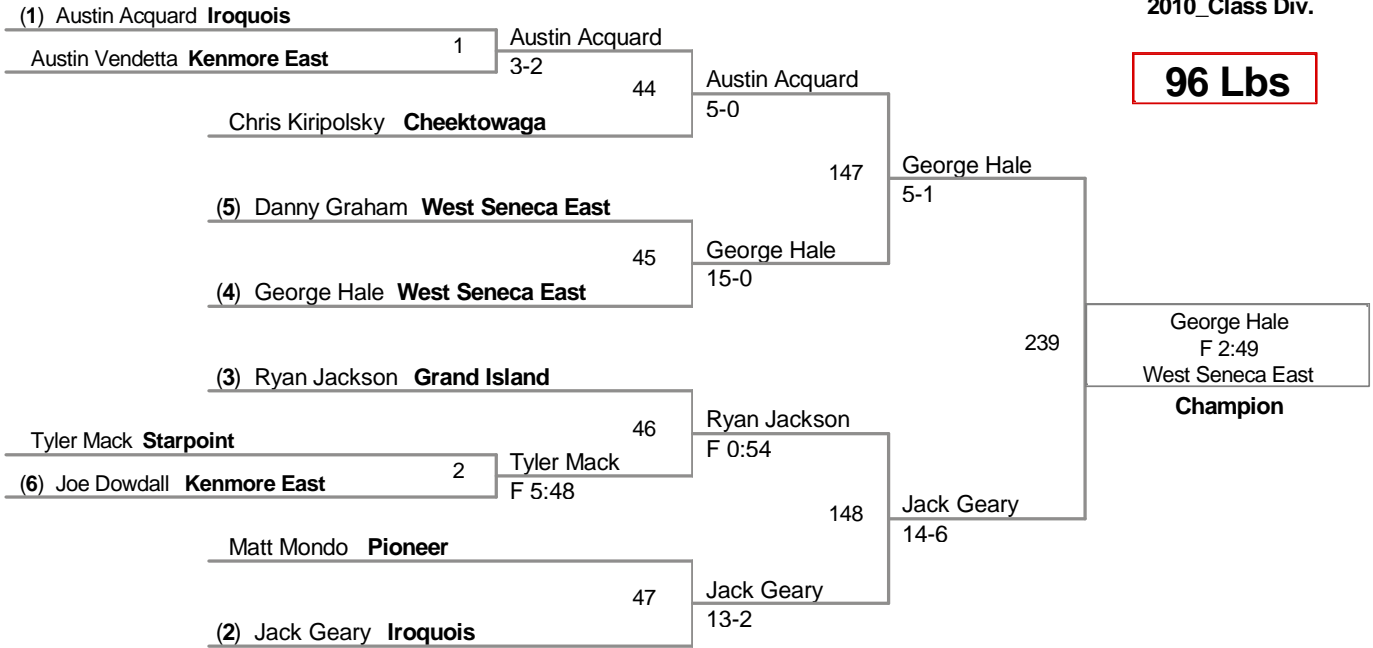

**96 Lbs**

**103 Lbs**

**112 Lbs**

**119 Lbs**

**125 Lbs**

**130 Lbs**

**135 Lbs**

**140 Lbs**

**145 Lbs**

**152 Lbs**

**160 Lbs**

**189 Lbs**

**215 Lbs**

**285 Lbs**

**2010 Class AAA  
Tournament**

**Top Team Scores (All  
Scorers)**

<u>Plc</u>	<u>Points</u>	<u>Team</u>	<u>CH</u>	<u>CONS</u>
1	206.5	Iroquois	-	-
2	186.5	Williamsville East	-	-
3	164.5	Cheektowaga	-	-
4	127.5	Kenmore East	-	-
5	126.5	Pioneer	-	-
6	125.5	Lake Shore	-	-
7	122.5	Albion	-	-
8	114	West Seneca East	-	-
9	109	Grand Island	-	-
10	89.5	Starpoint	-	-
11	84	Williamsville South	-	-
12	65	Amherst	-	-

Most Outstanding Wrestler  
135 lbs. Pat Mix (Lakeshore)