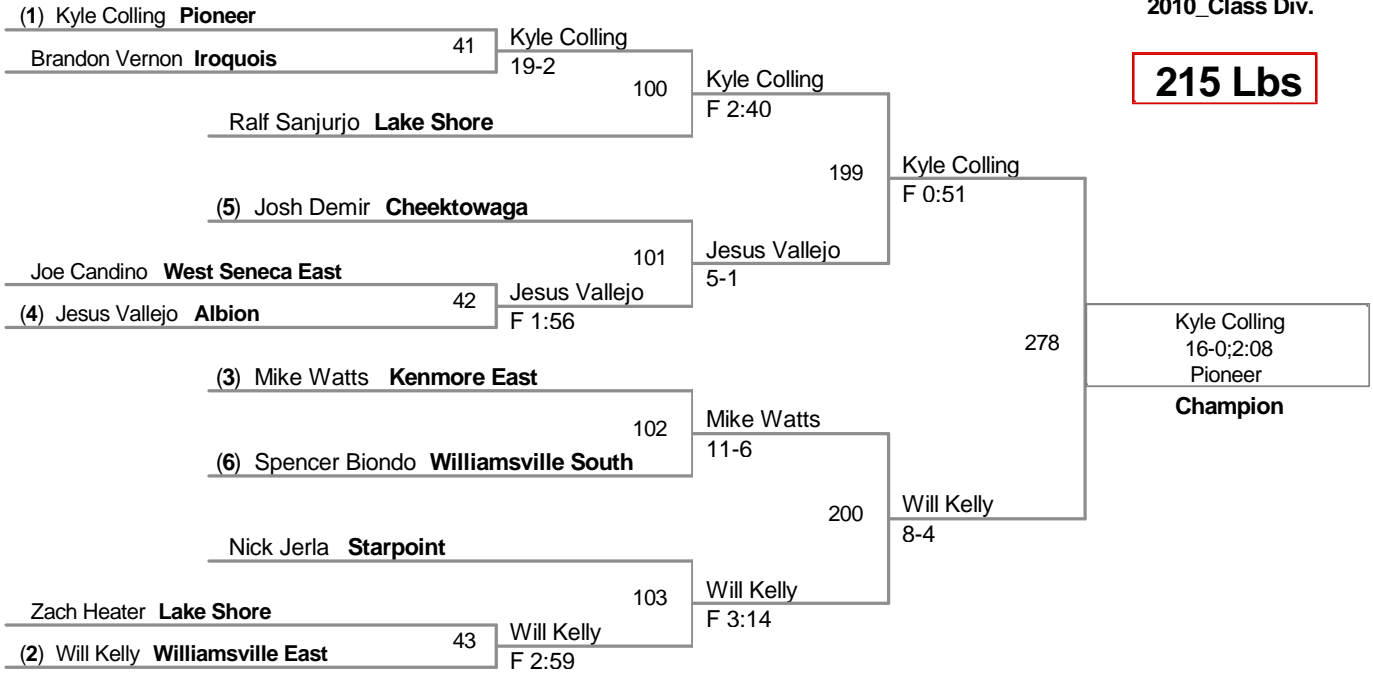

**145 Lbs**

**152 Lbs**

**160 Lbs**

**189 Lbs**

**215 Lbs**

**285 Lbs**

**2010 Class AAA  
Tournament**

**Top Team Scores (All  
Scorers)**

<u>Plc</u>	<u>Points</u>	<u>Team</u>	<u>CH</u>	<u>CONS</u>
1	206.5	Iroquois	-	-
2	186.5	Williamsville East	-	-
3	164.5	Cheektowaga	-	-
4	127.5	Kenmore East	-	-
5	126.5	Pioneer	-	-
6	125.5	Lake Shore	-	-
7	122.5	Albion	-	-
8	114	West Seneca East	-	-
9	109	Grand Island	-	-
10	89.5	Starpoint	-	-
11	84	Williamsville South	-	-
12	65	Amherst	-	-

Most Outstanding Wrestler  
135 lbs. Pat Mix (Lakeshore)