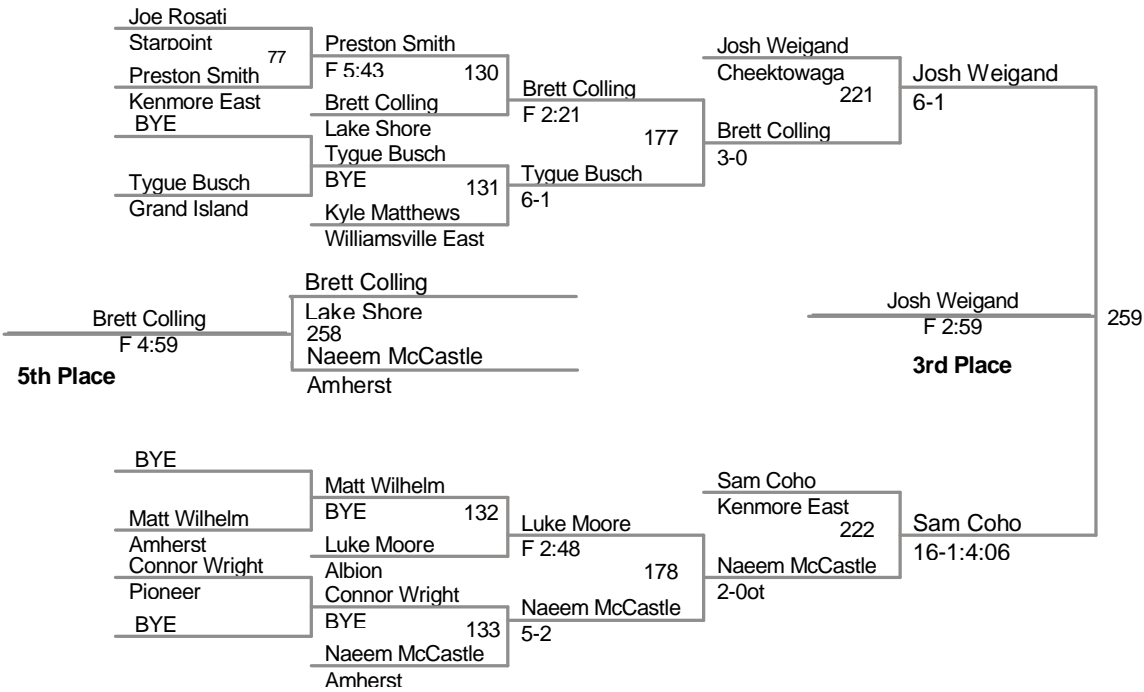

**96 Lbs**

**103 Lbs**

**112 Lbs**

**119 Lbs**

**125 Lbs**

**130 Lbs**

**135 Lbs**

**140 Lbs**

**145 Lbs**

**152 Lbs**

**160 Lbs**

**189 Lbs**

**215 Lbs**

**285 Lbs**

**2010 Class AAA  
Tournament**

**Top Team Scores (All  
Scorers)**

<u>Plc</u>	<u>Points</u>	<u>Team</u>	<u>CH</u>	<u>CONS</u>
1	206.5	Iroquois	-	-
2	186.5	Williamsville East	-	-
3	164.5	Cheektowaga	-	-
4	127.5	Kenmore East	-	-
5	126.5	Pioneer	-	-
6	125.5	Lake Shore	-	-
7	122.5	Albion	-	-
8	114	West Seneca East	-	-
9	109	Grand Island	-	-
10	89.5	Starpoint	-	-
11	84	Williamsville South	-	-
12	65	Amherst	-	-

Most Outstanding Wrestler  
135 lbs. Pat Mix (Lakeshore)