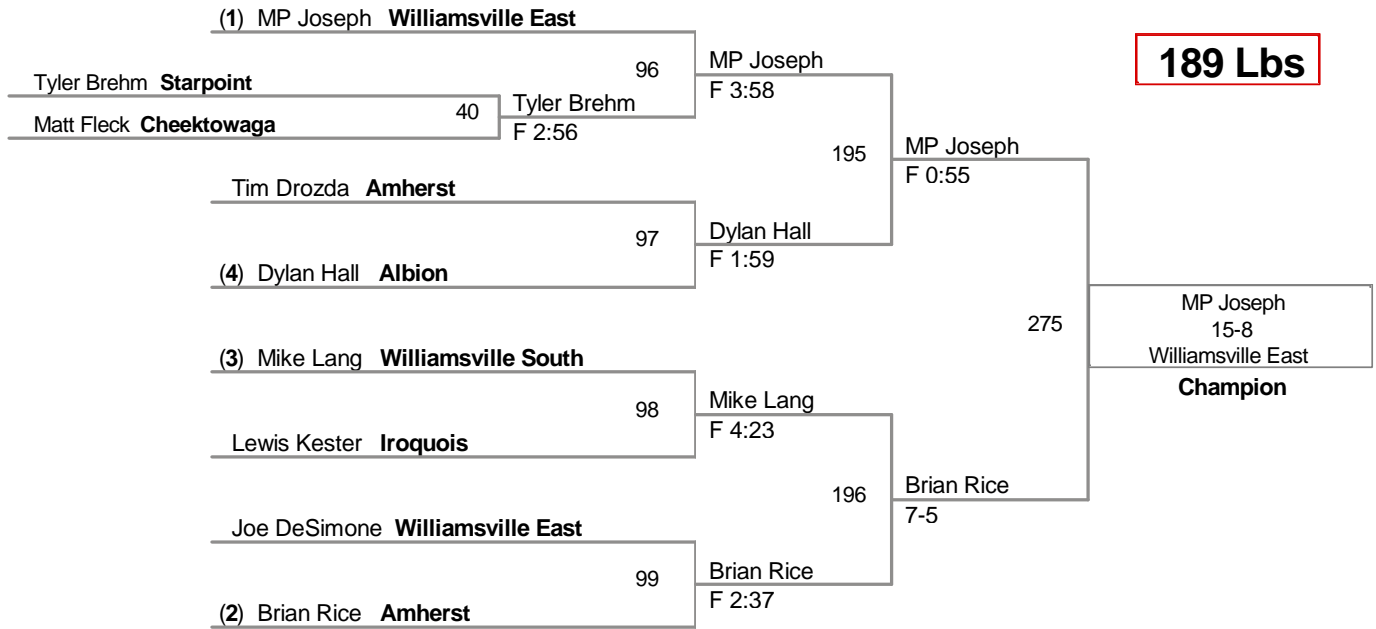

**145 Lbs**

**152 Lbs**

**160 Lbs**

**189 Lbs**

**215 Lbs**

**285 Lbs**

**2010 Class AAA  
Tournament**

**Top Team Scores (All  
Scorers)**

<u>Plc</u>	<u>Points</u>	<u>Team</u>	<u>CH</u>	<u>CONS</u>
1	206.5	Iroquois	-	-
2	186.5	Williamsville East	-	-
3	164.5	Cheektowaga	-	-
4	127.5	Kenmore East	-	-
5	126.5	Pioneer	-	-
6	125.5	Lake Shore	-	-
7	122.5	Albion	-	-
8	114	West Seneca East	-	-
9	109	Grand Island	-	-
10	89.5	Starpoint	-	-
11	84	Williamsville South	-	-
12	65	Amherst	-	-

Most Outstanding Wrestler  
135 lbs. Pat Mix (Lakeshore)