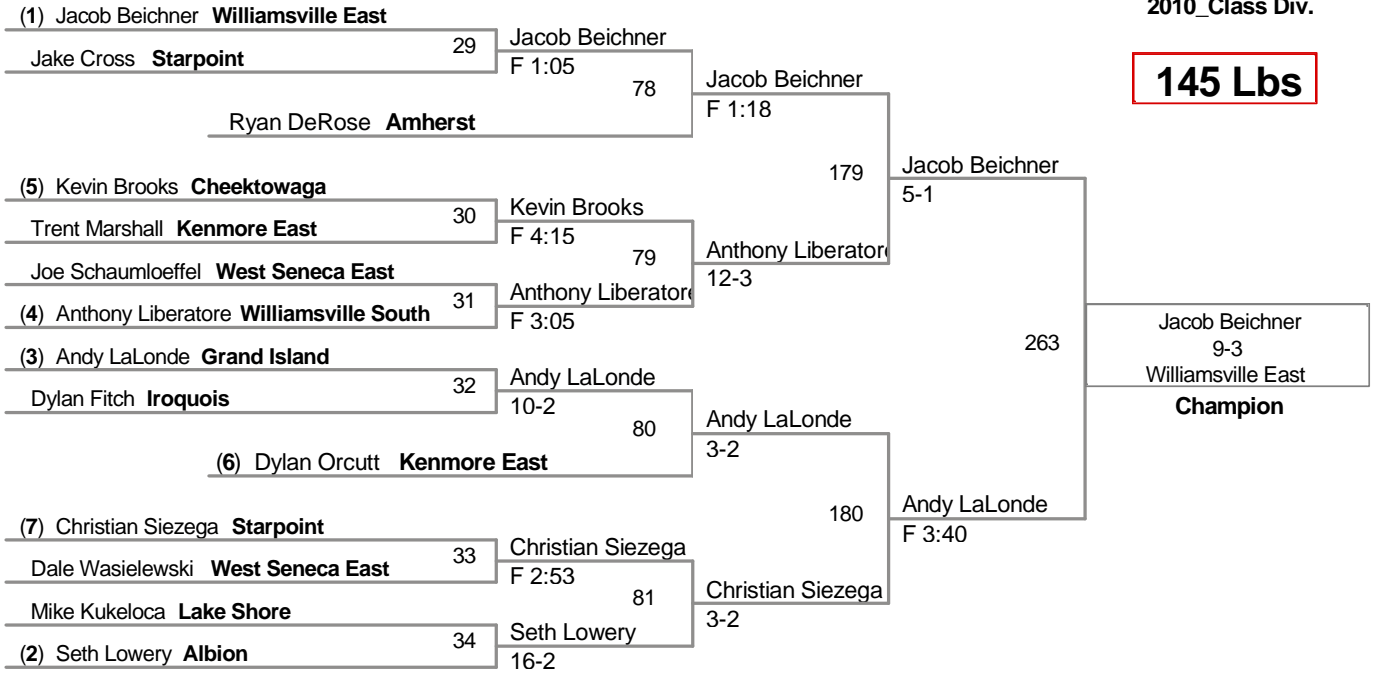

**96 Lbs**

**103 Lbs**

**112 Lbs**

**119 Lbs**

**125 Lbs**

**130 Lbs**

**135 Lbs**

**140 Lbs**

**145 Lbs**

**152 Lbs**

**160 Lbs**

**189 Lbs**

**215 Lbs**

**285 Lbs**

**2010 Class AAA  
Tournament**

**Top Team Scores (All  
Scorers)**

<u>Plc</u>	<u>Points</u>	<u>Team</u>	<u>CH</u>	<u>CONS</u>
1	206.5	Iroquois	-	-
2	186.5	Williamsville East	-	-
3	164.5	Cheektowaga	-	-
4	127.5	Kenmore East	-	-
5	126.5	Pioneer	-	-
6	125.5	Lake Shore	-	-
7	122.5	Albion	-	-
8	114	West Seneca East	-	-
9	109	Grand Island	-	-
10	89.5	Starpoint	-	-
11	84	Williamsville South	-	-
12	65	Amherst	-	-

Most Outstanding Wrestler  
135 lbs. Pat Mix (Lakeshore)