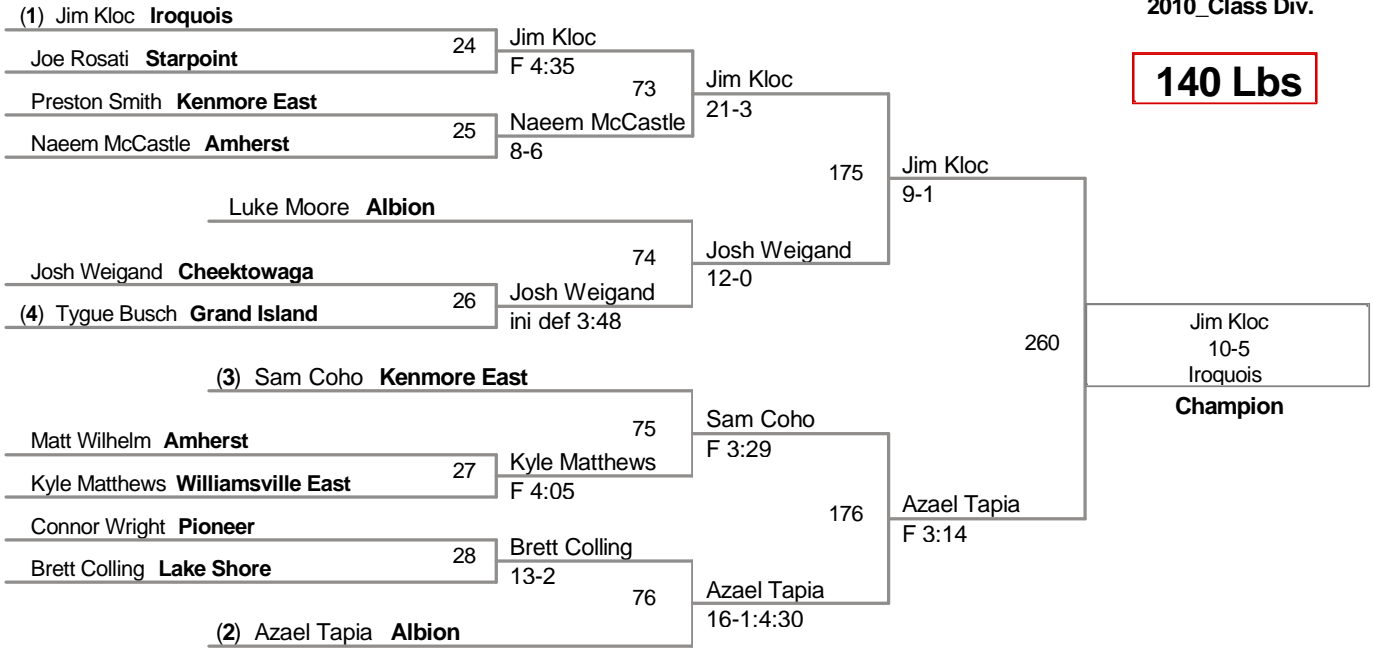

**96 Lbs**

**103 Lbs**

**112 Lbs**

**119 Lbs**

**125 Lbs**

**130 Lbs**

**135 Lbs**

**140 Lbs**

**145 Lbs**

**152 Lbs**

**160 Lbs**

**189 Lbs**

**215 Lbs**

**285 Lbs**

**2010 Class AAA  
Tournament**

**Top Team Scores (All  
Scorers)**

<u>Plc</u>	<u>Points</u>	<u>Team</u>	<u>CH</u>	<u>CONS</u>
1	206.5	Iroquois	-	-
2	186.5	Williamsville East	-	-
3	164.5	Cheektowaga	-	-
4	127.5	Kenmore East	-	-
5	126.5	Pioneer	-	-
6	125.5	Lake Shore	-	-
7	122.5	Albion	-	-
8	114	West Seneca East	-	-
9	109	Grand Island	-	-
10	89.5	Starpoint	-	-
11	84	Williamsville South	-	-
12	65	Amherst	-	-

Most Outstanding Wrestler  
135 lbs. Pat Mix (Lakeshore)