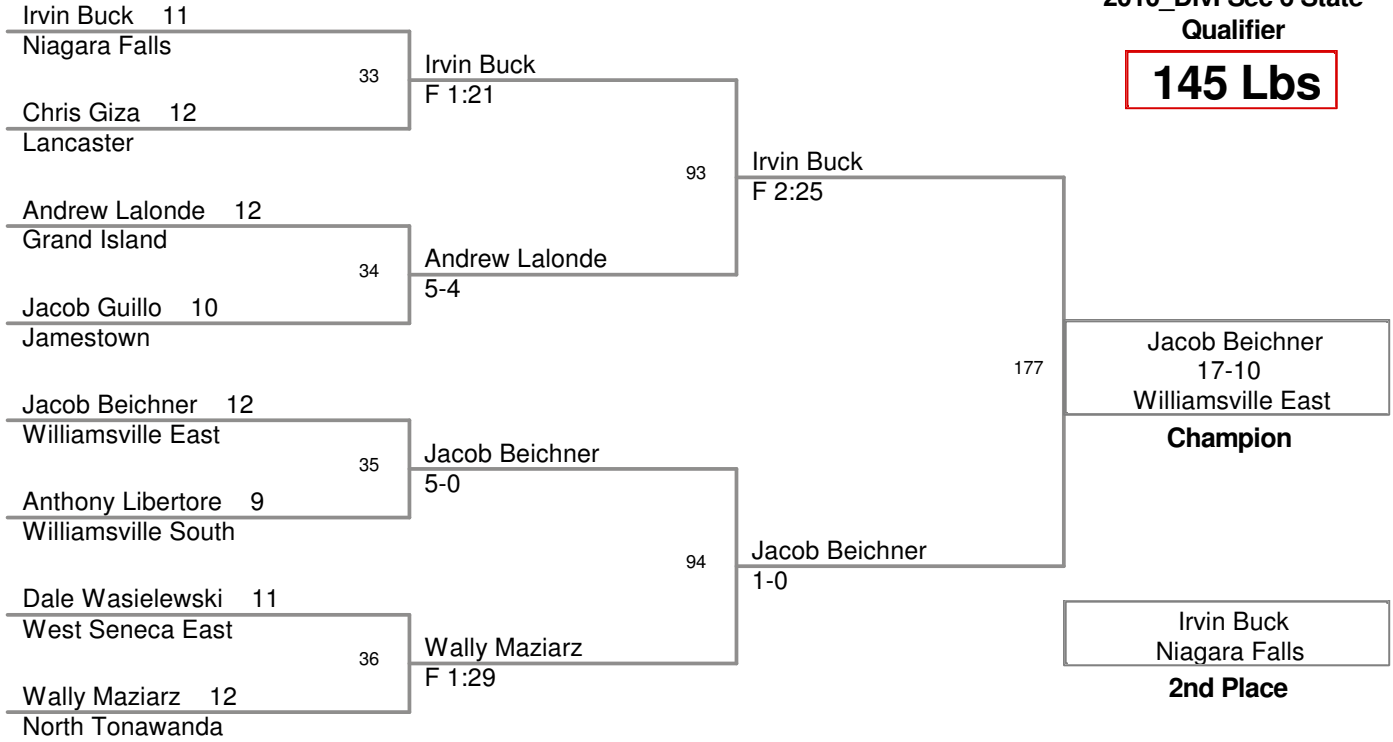

2010_DivI Sec 6 State Qualifier

145 Lbs