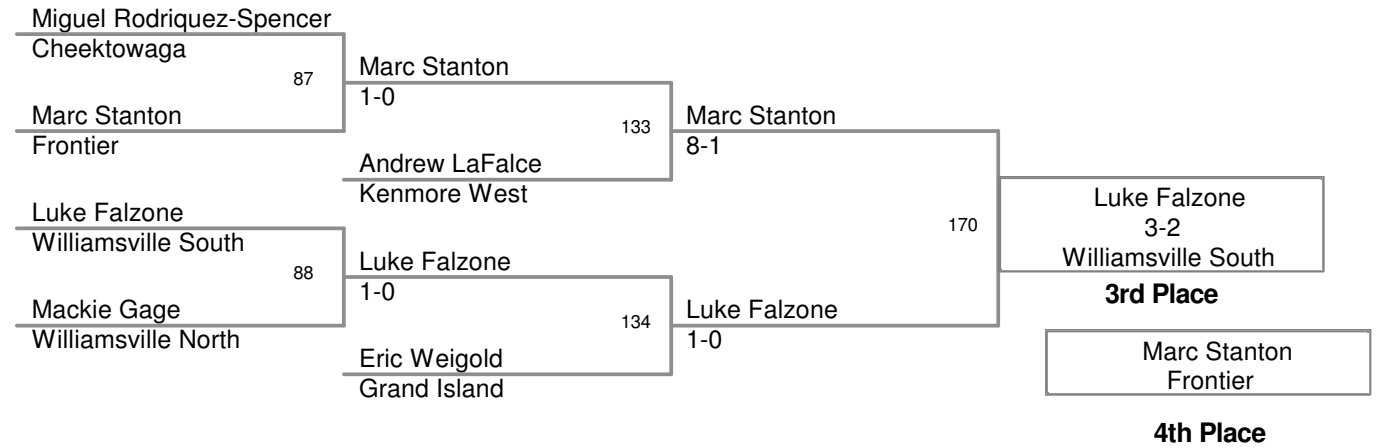

2010_Divl Sec 6 State
Qualifier

125 Lbs

2010_DivI Sec 6 State
Qualifier

130 Lbs

2010_DivI Sec 6 State Qualifier

135 Lbs

2010_Divl Sec 6 State Qualifier

140 Lbs