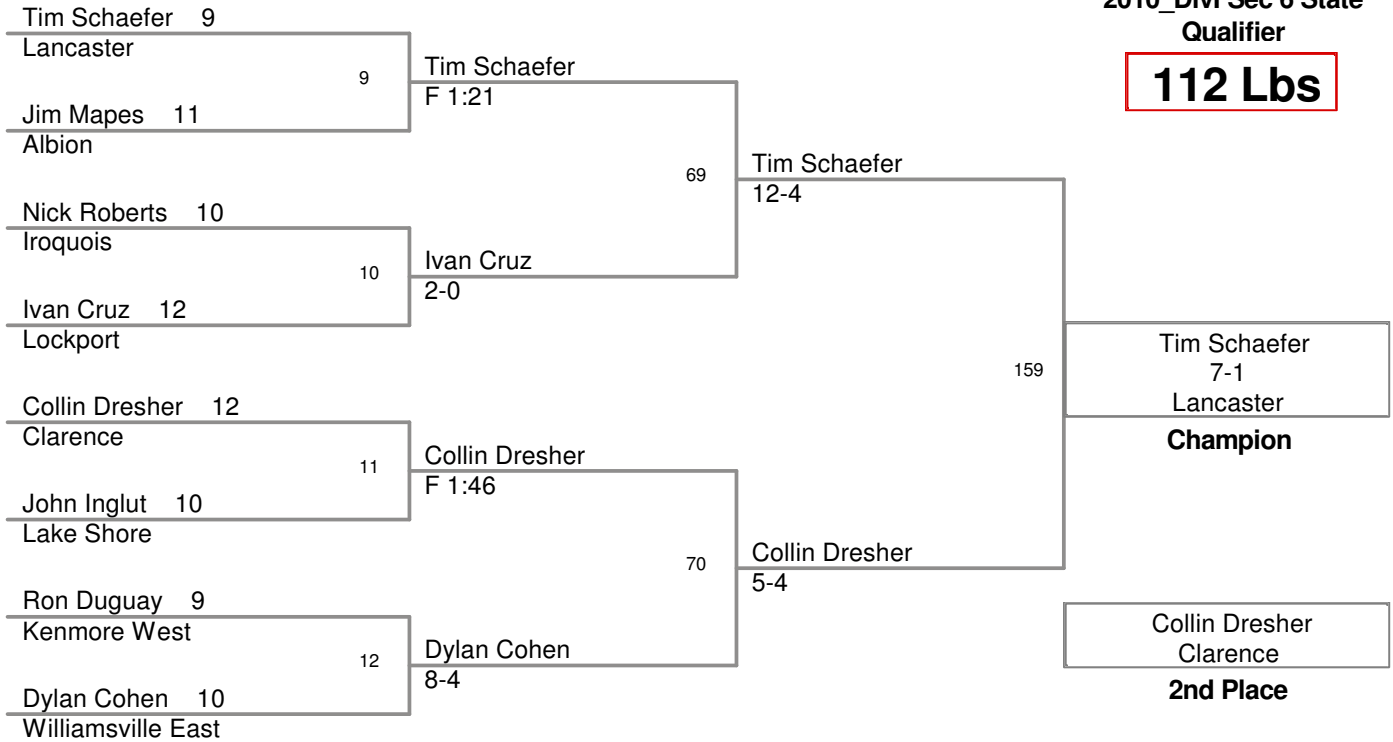

2010_Divl Sec 6 State Qualifier

96 Lbs

2010_Divl Sec 6 State Qualifier

103 Lbs

2010_DivI Sec 6 State Qualifier

112 Lbs

2010_Divl Sec 6 State
Qualifier

119 Lbs