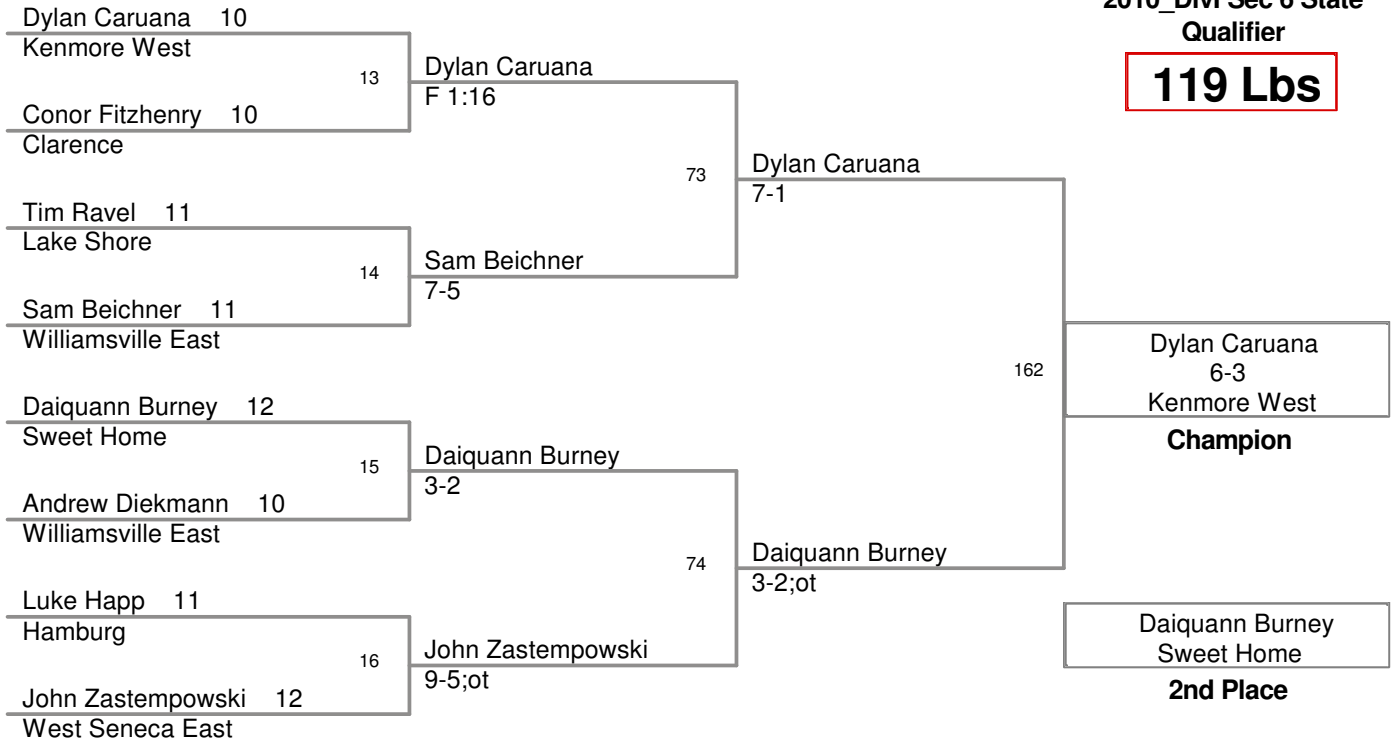

2010_Divl Sec 6 State Qualifier

96 Lbs

2010_Divl Sec 6 State Qualifier

103 Lbs

2010_DivI Sec 6 State Qualifier

112 Lbs

2010_Divl Sec 6 State
Qualifier

119 Lbs