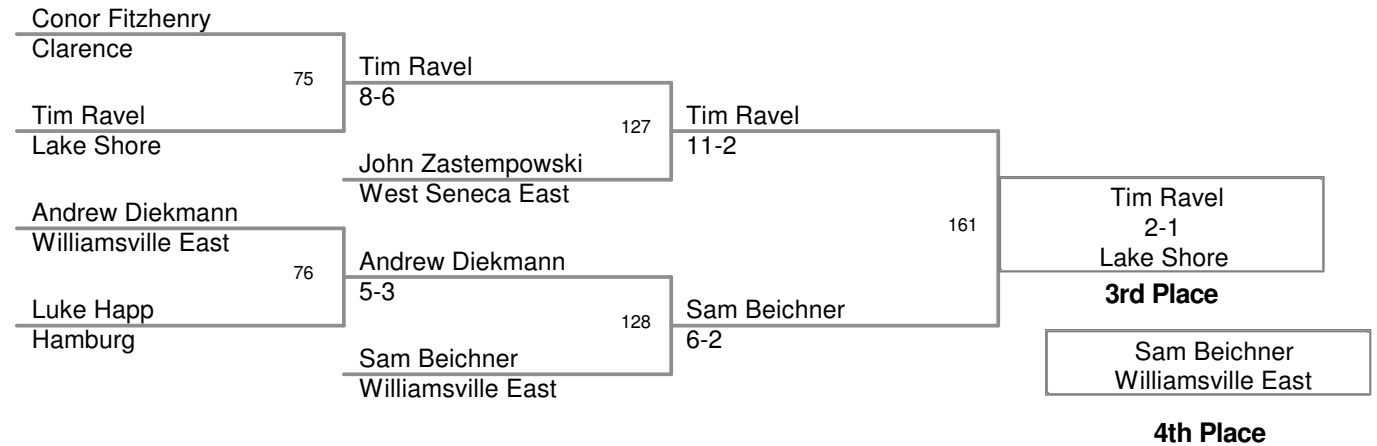

2010_Divl Sec 6 State Qualifier

96 Lbs

2010_Divl Sec 6 State Qualifier

103 Lbs

2010_DivI Sec 6 State Qualifier

112 Lbs

2010_Divl Sec 6 State
Qualifier

119 Lbs