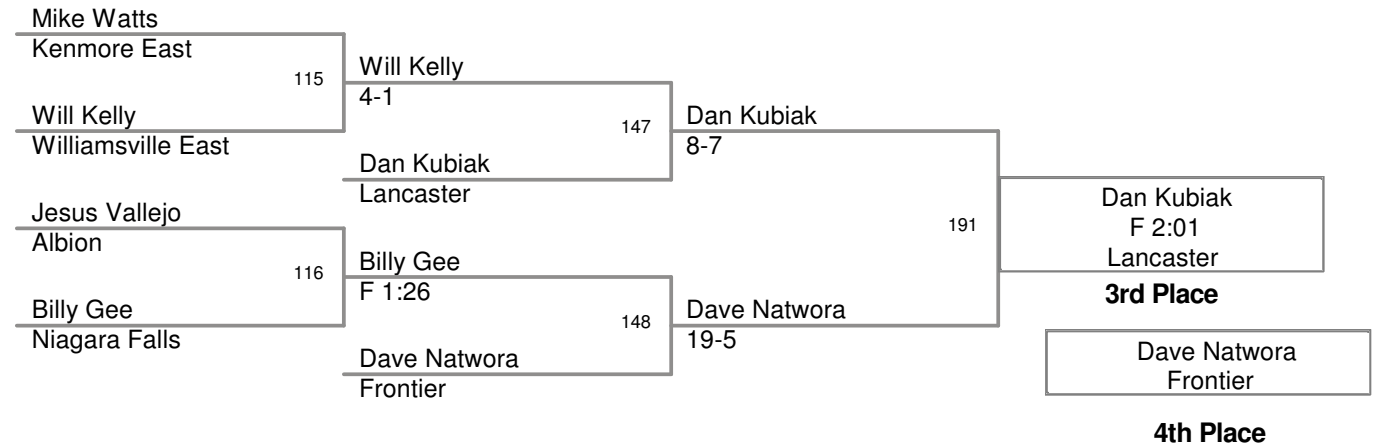

2010_DivI Sec 6 State
Qualifier

215 Lbs