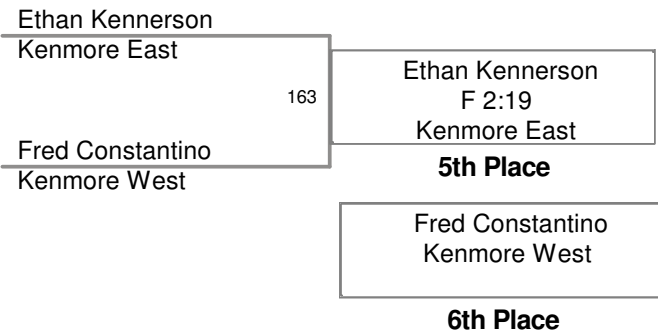

2010_Divl Sec 6 State
Qualifier

125 Lbs