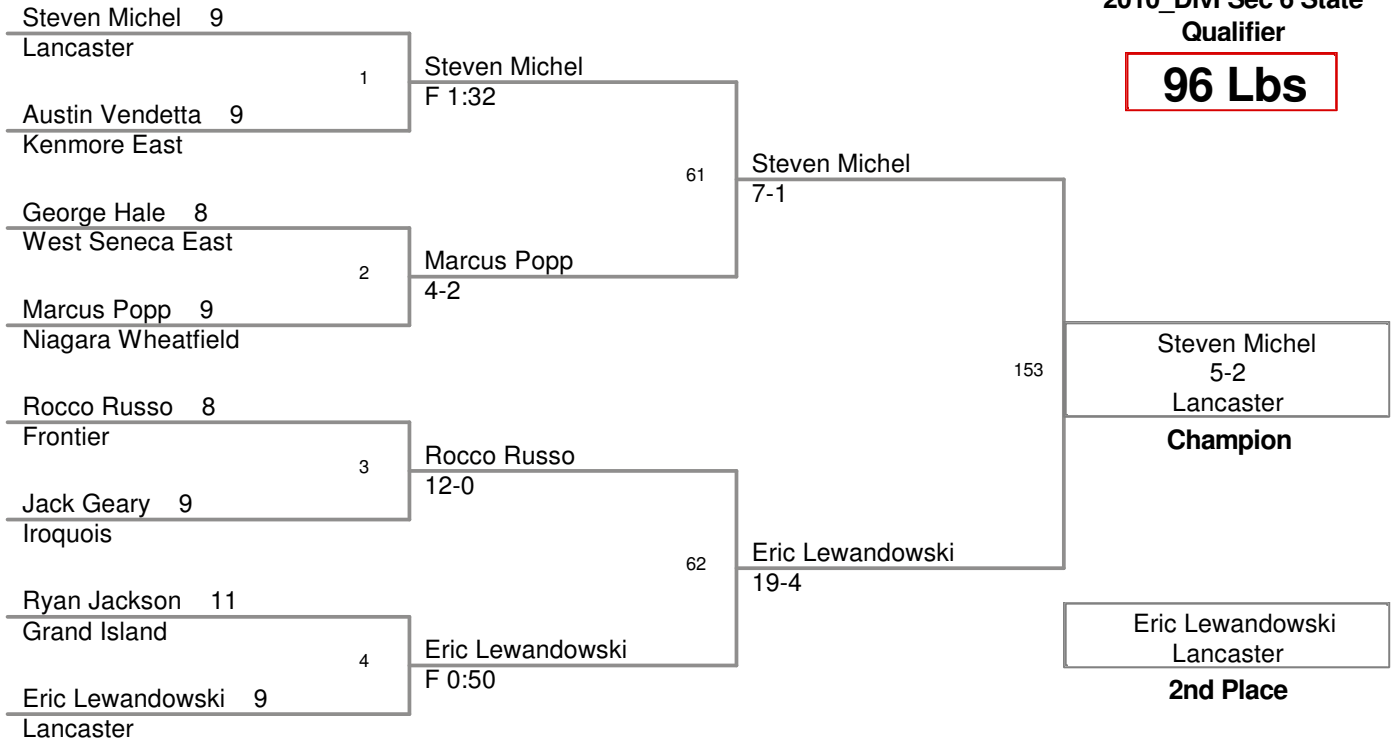

2010_Divl Sec 6 State Qualifier

96 Lbs

2010_Divl Sec 6 State Qualifier

103 Lbs

2010_DivI Sec 6 State Qualifier

112 Lbs

2010_Divl Sec 6 State
Qualifier

119 Lbs