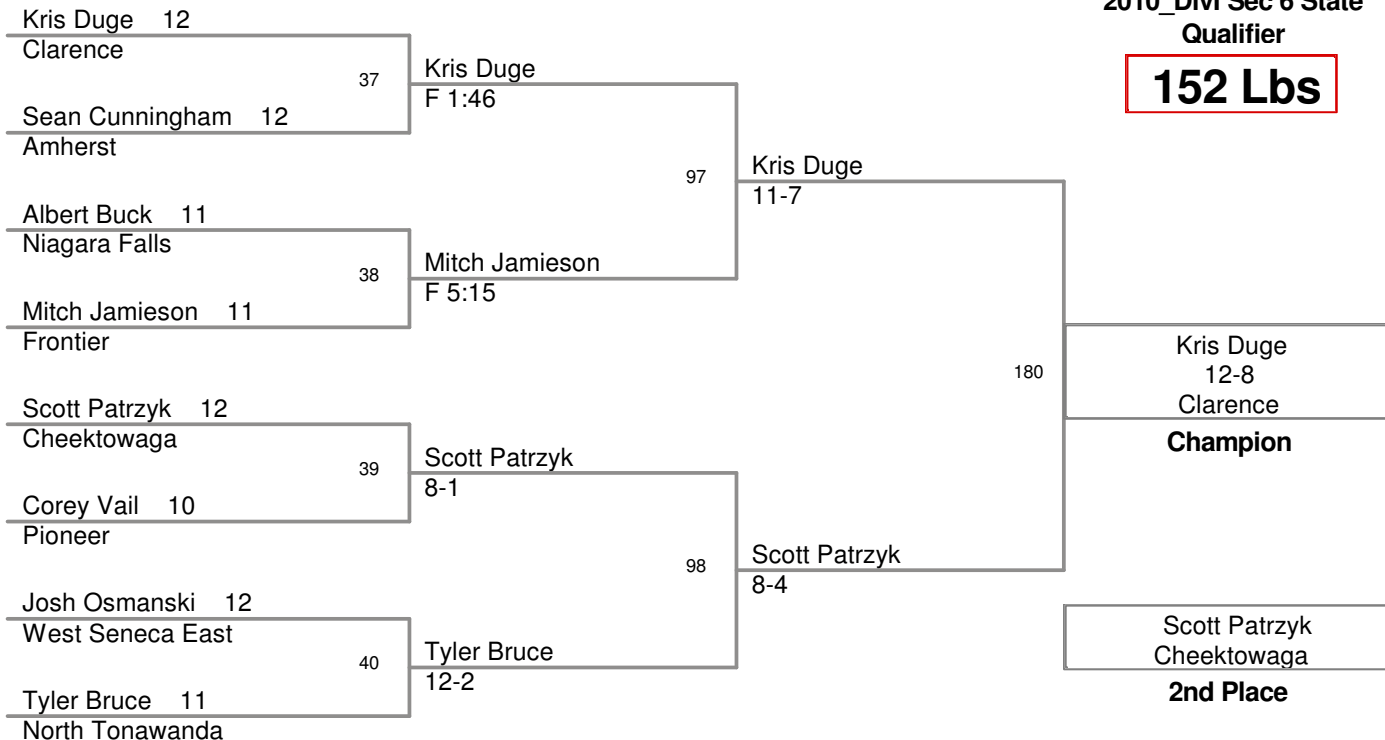

2010_DivI Sec 6 State Qualifier

152 Lbs