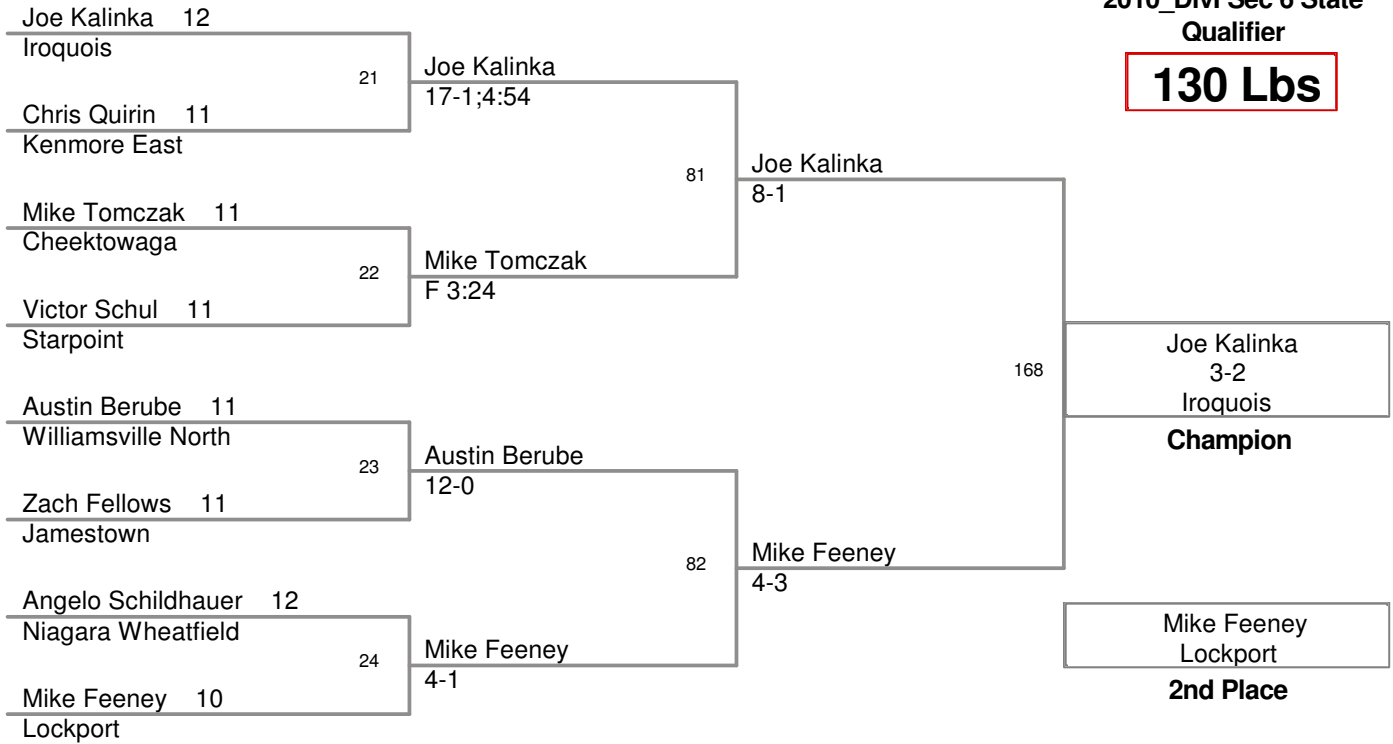

2010_DivI Sec 6 State
Qualifier

130 Lbs