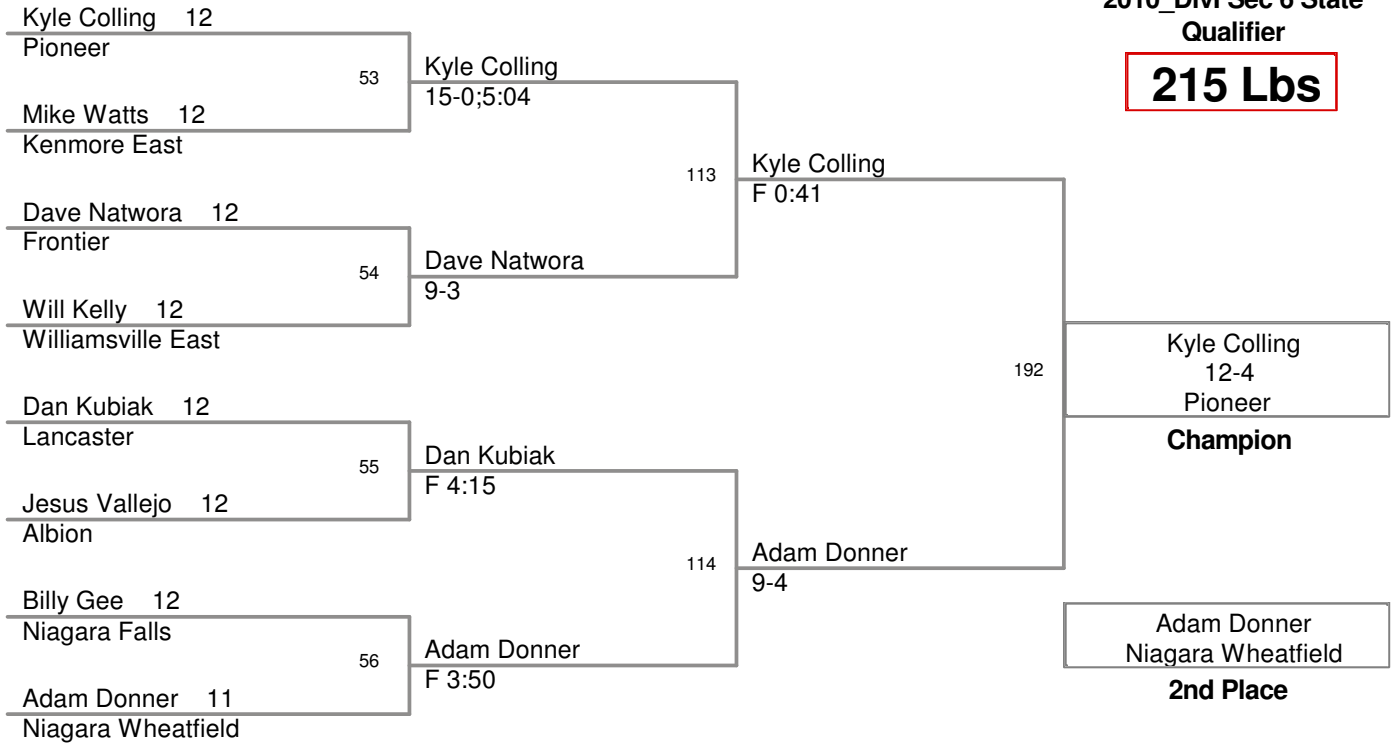

2010_DivI Sec 6 State
Qualifier

215 Lbs