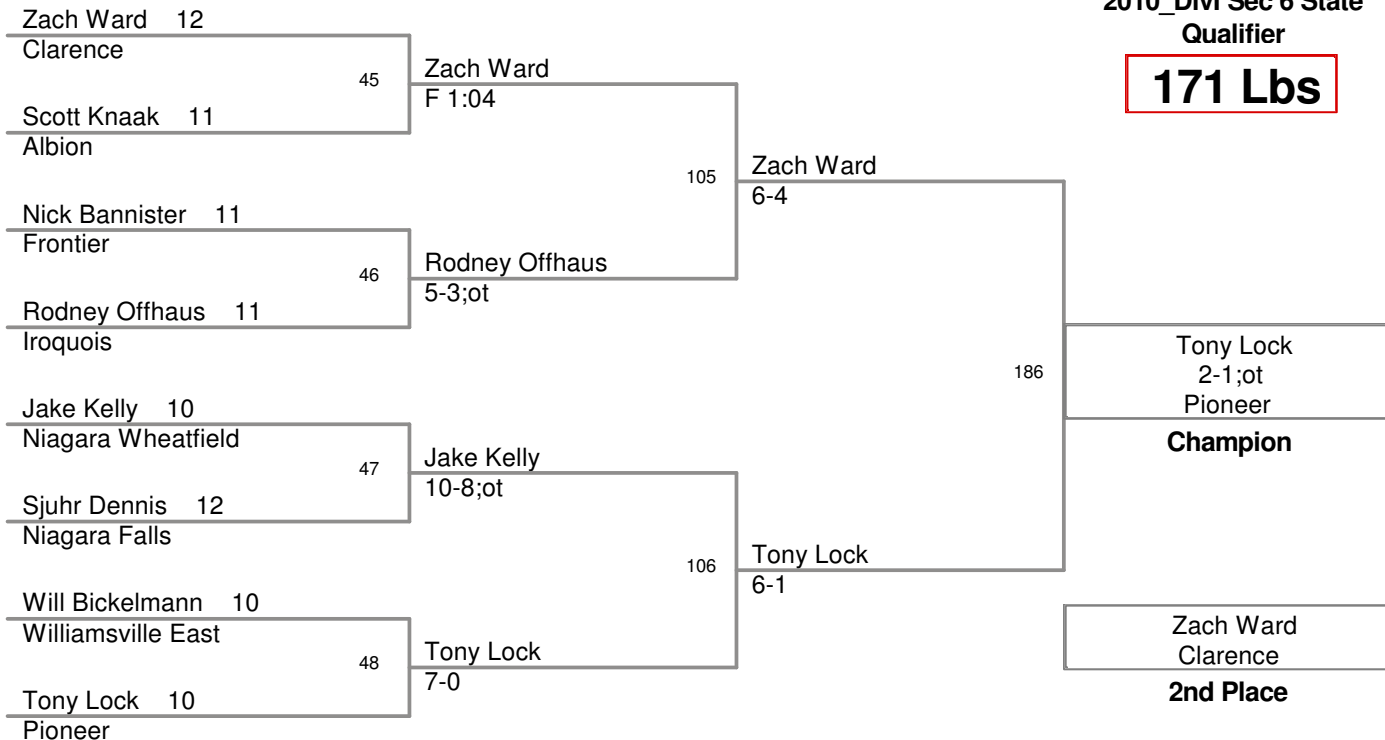

2010_DivI Sec 6 State Qualifier

145 Lbs

2010_DivI Sec 6 State Qualifier

152 Lbs

2010_DivI Sec 6 State Qualifier

160 Lbs

2010_Divl Sec 6 State Qualifier

171 Lbs