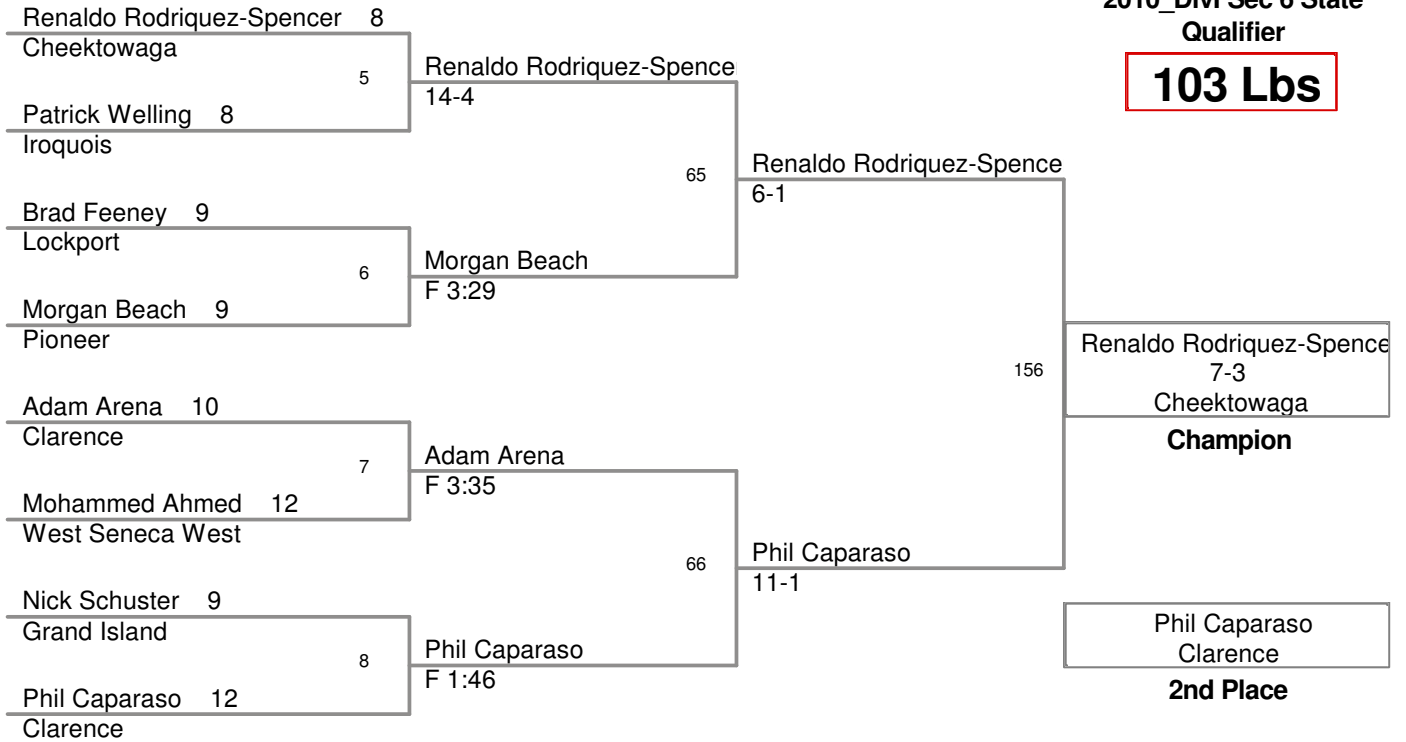

2010_Divl Sec 6 State Qualifier

96 Lbs

2010_Divl Sec 6 State Qualifier

103 Lbs

2010_DivI Sec 6 State Qualifier

112 Lbs

2010_Divl Sec 6 State
Qualifier

119 Lbs