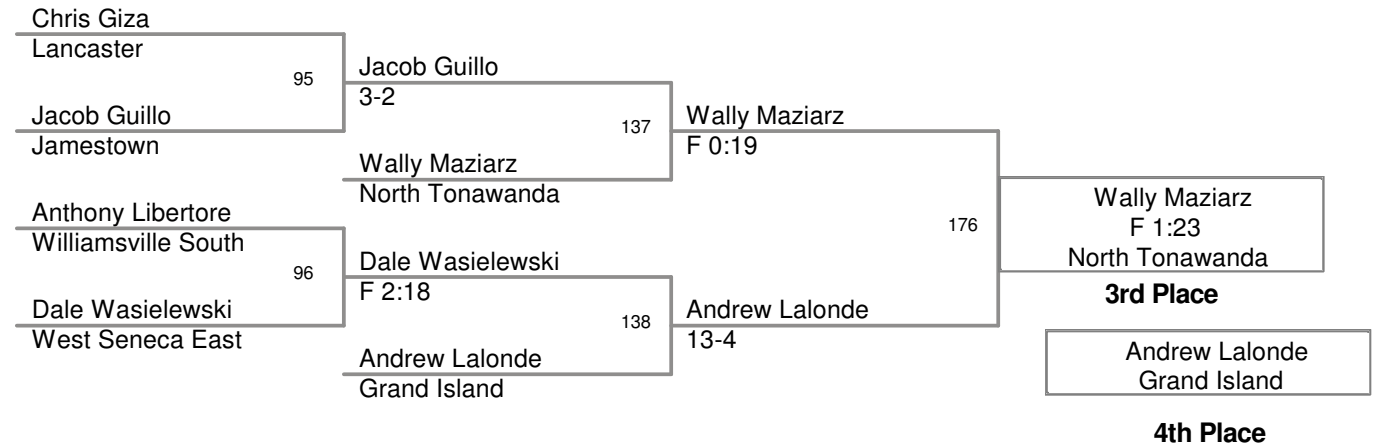

2010_DivI Sec 6 State Qualifier

145 Lbs