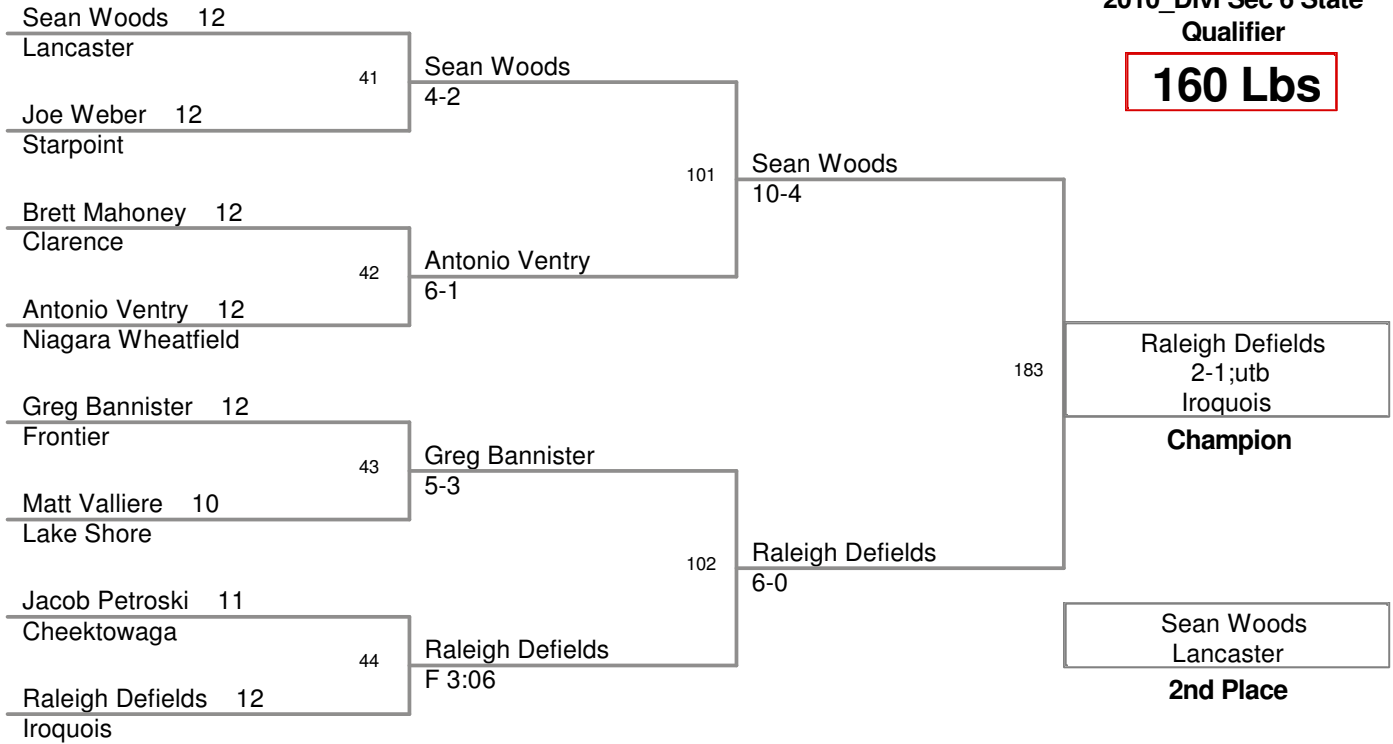

2010_DivI Sec 6 State Qualifier

145 Lbs

2010_DivI Sec 6 State Qualifier

152 Lbs

2010_DivI Sec 6 State Qualifier

160 Lbs

2010_Divl Sec 6 State Qualifier

171 Lbs