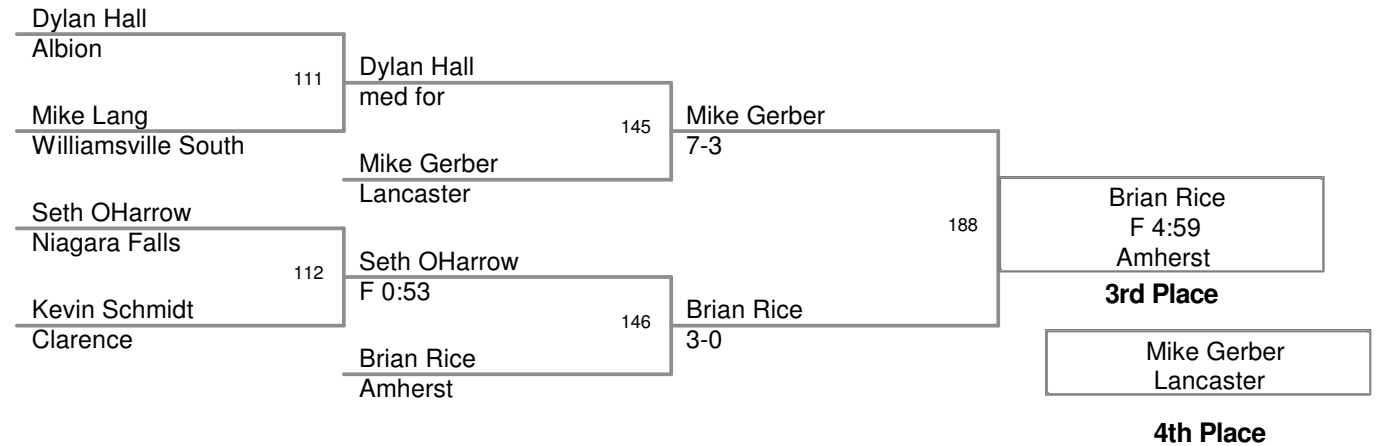

2010_Divl Sec 6 State
Qualifier

189 Lbs