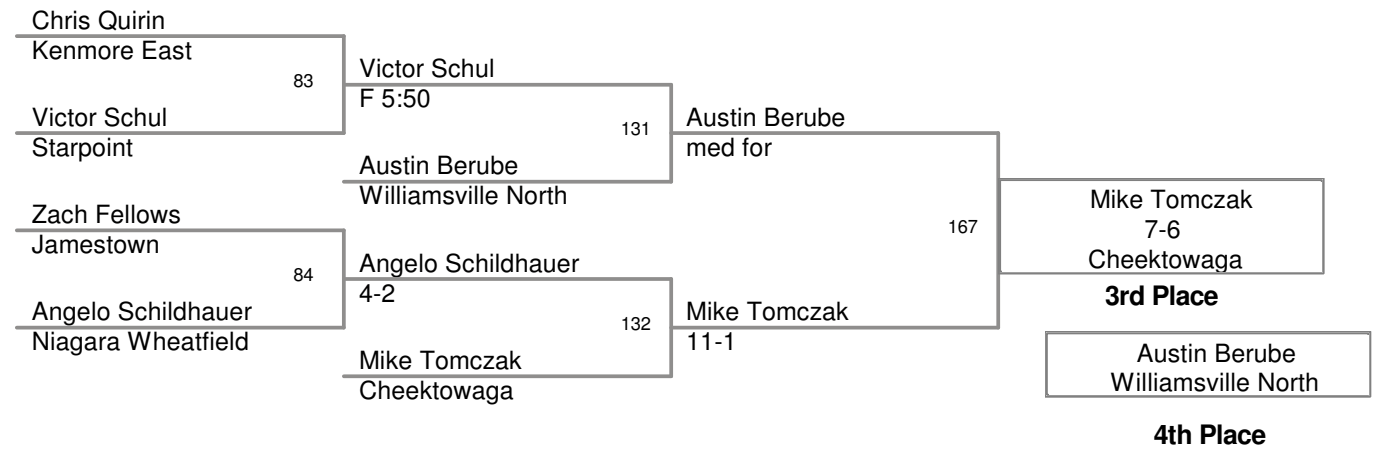

2010_DivI Sec 6 State
Qualifier

130 Lbs