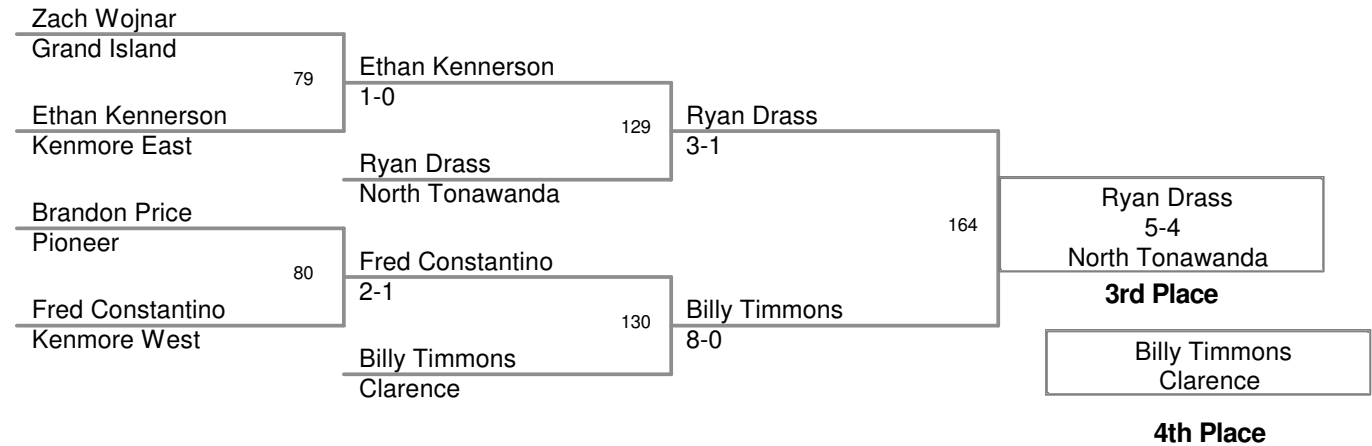

2010_Divl Sec 6 State
Qualifier

125 Lbs