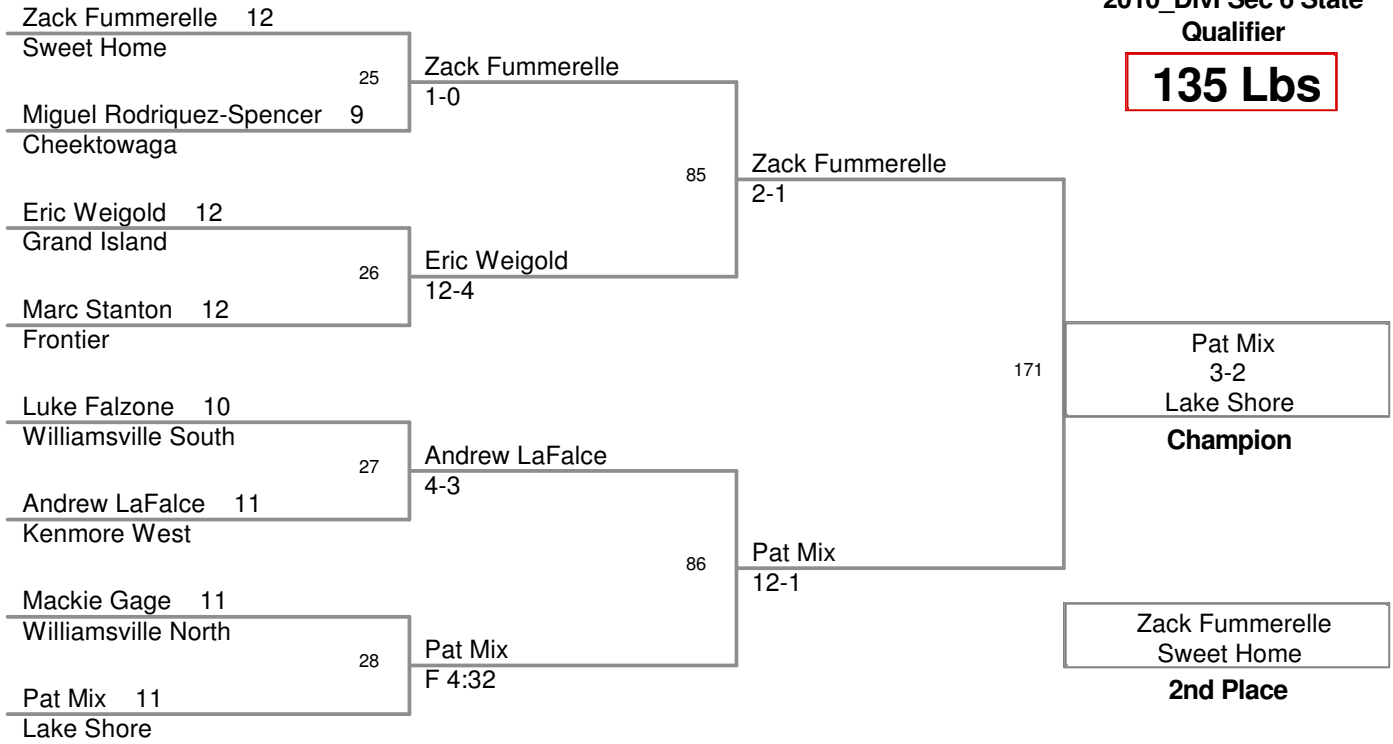

2010_Divl Sec 6 State
Qualifier

125 Lbs

2010_DivI Sec 6 State
Qualifier

130 Lbs

2010_DivI Sec 6 State Qualifier

135 Lbs

2010_Divl Sec 6 State Qualifier

140 Lbs