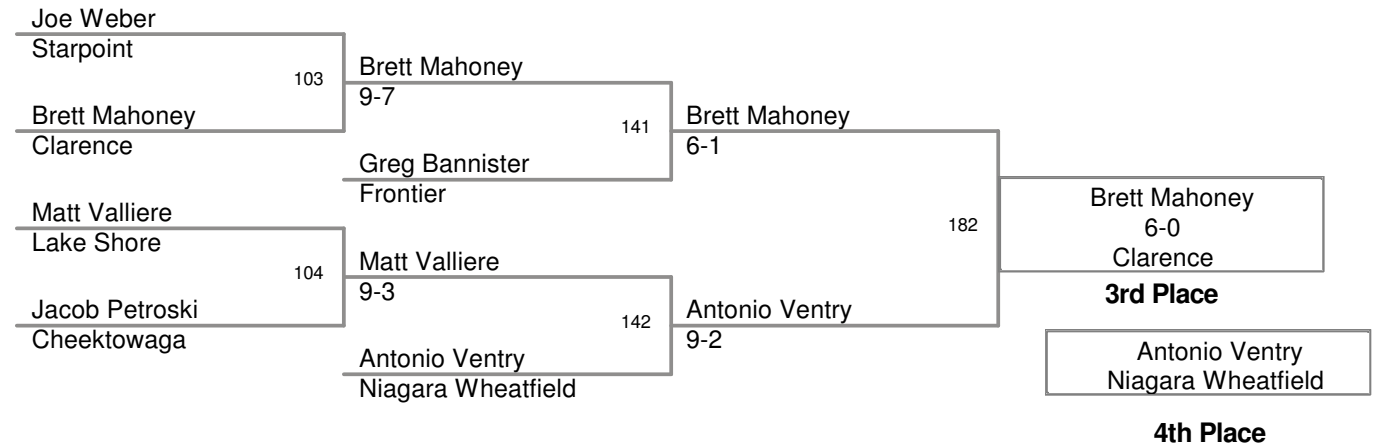

2010_DivI Sec 6 State Qualifier

145 Lbs

2010_DivI Sec 6 State Qualifier

152 Lbs

2010_DivI Sec 6 State Qualifier

160 Lbs

2010_Divl Sec 6 State Qualifier

171 Lbs