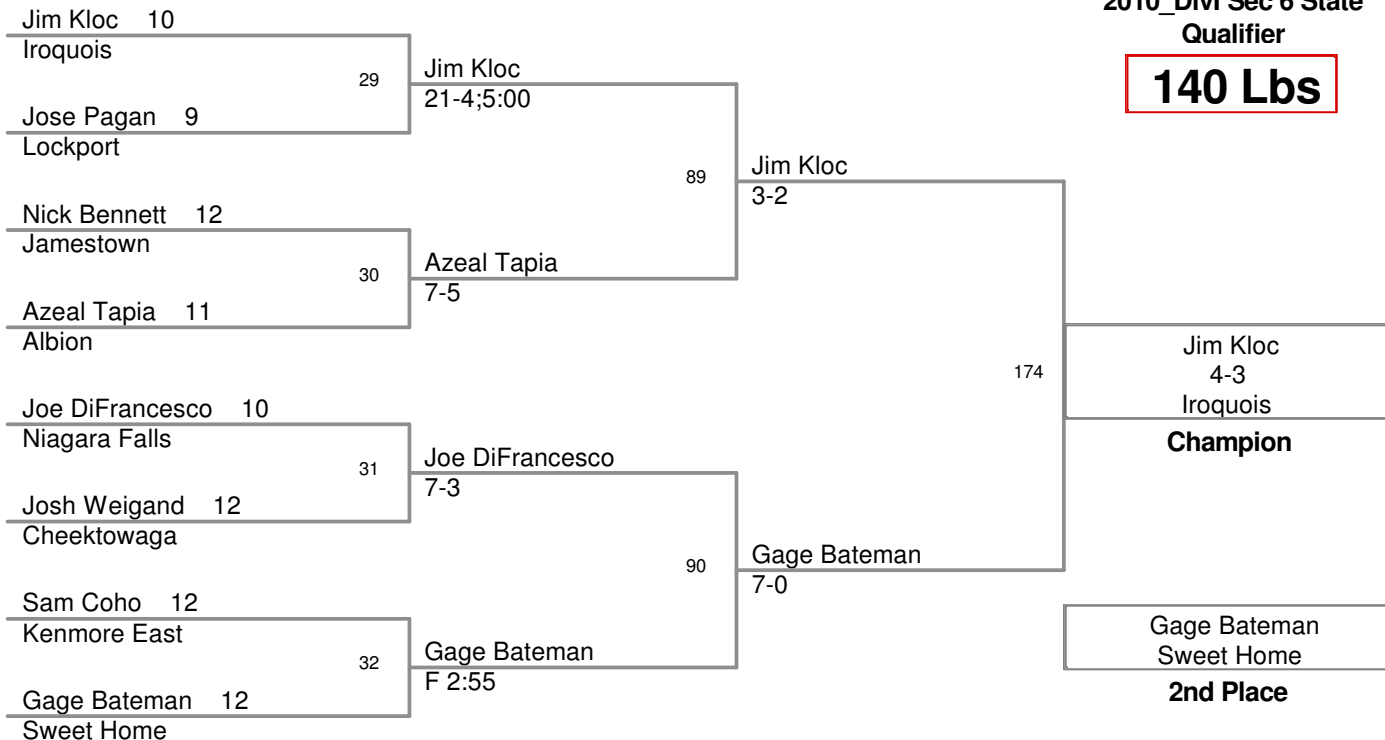

2010_Divl Sec 6 State
Qualifier

125 Lbs

2010_DivI Sec 6 State
Qualifier

130 Lbs

2010_DivI Sec 6 State Qualifier

135 Lbs

2010_Divl Sec 6 State Qualifier

140 Lbs