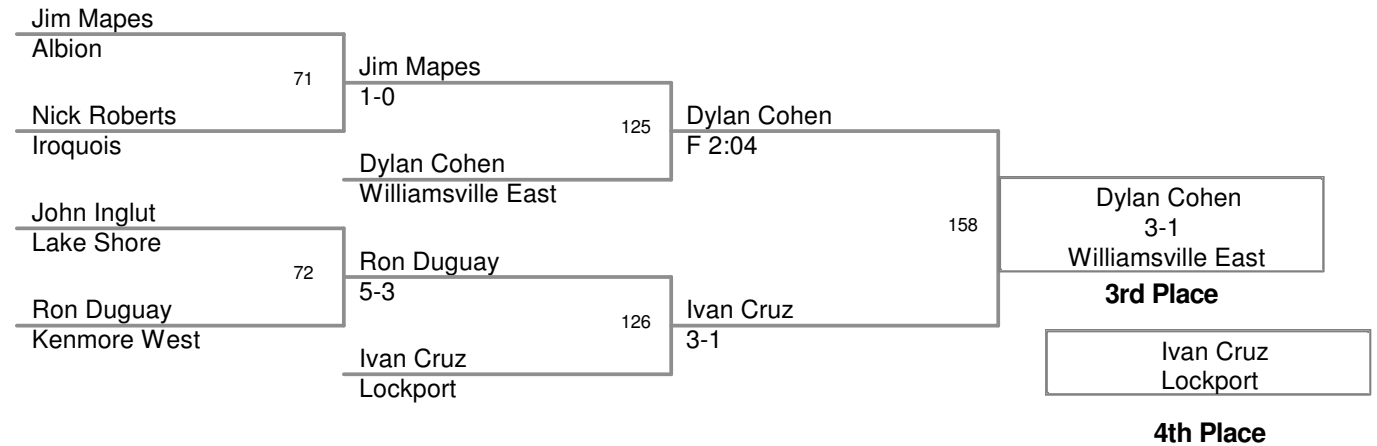

2010_Divl Sec 6 State Qualifier

96 Lbs

2010_Divl Sec 6 State Qualifier

103 Lbs

2010_DivI Sec 6 State Qualifier

112 Lbs

2010_Divl Sec 6 State
Qualifier

119 Lbs