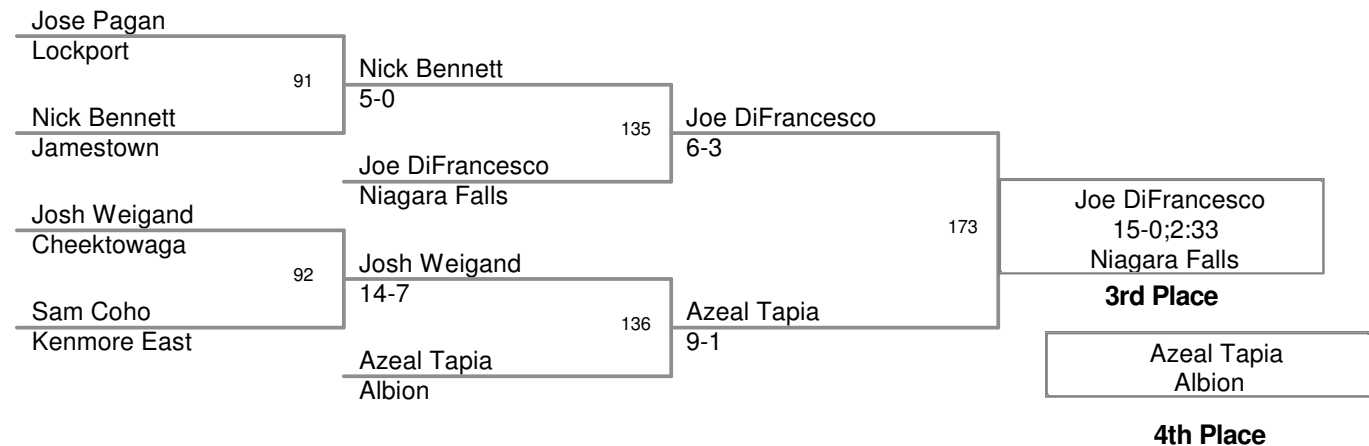

2010_Divl Sec 6 State
Qualifier

125 Lbs

2010_DivI Sec 6 State
Qualifier

130 Lbs

2010_DivI Sec 6 State Qualifier

135 Lbs

2010_Divl Sec 6 State Qualifier

140 Lbs