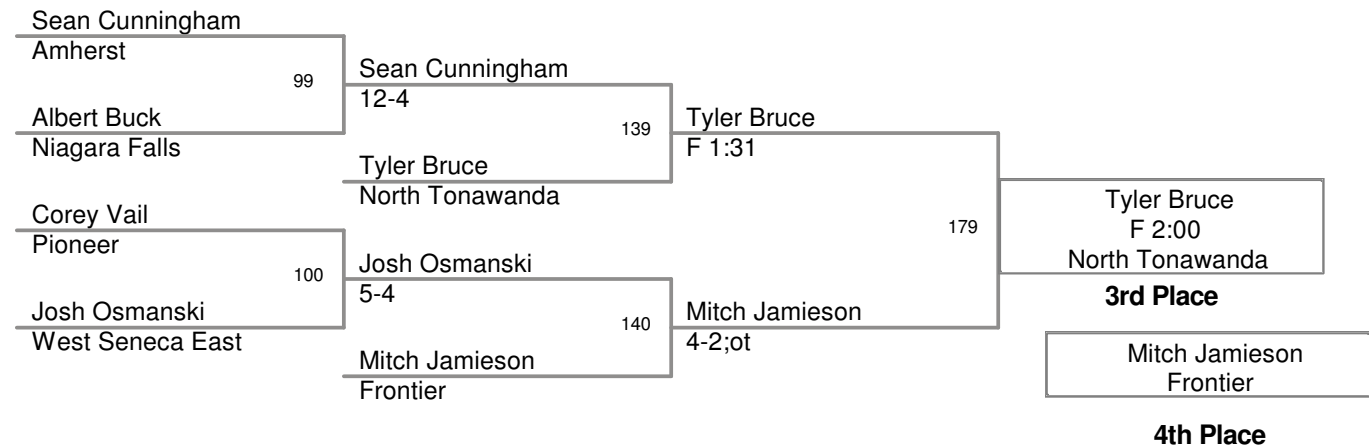

2010_DivI Sec 6 State Qualifier

152 Lbs