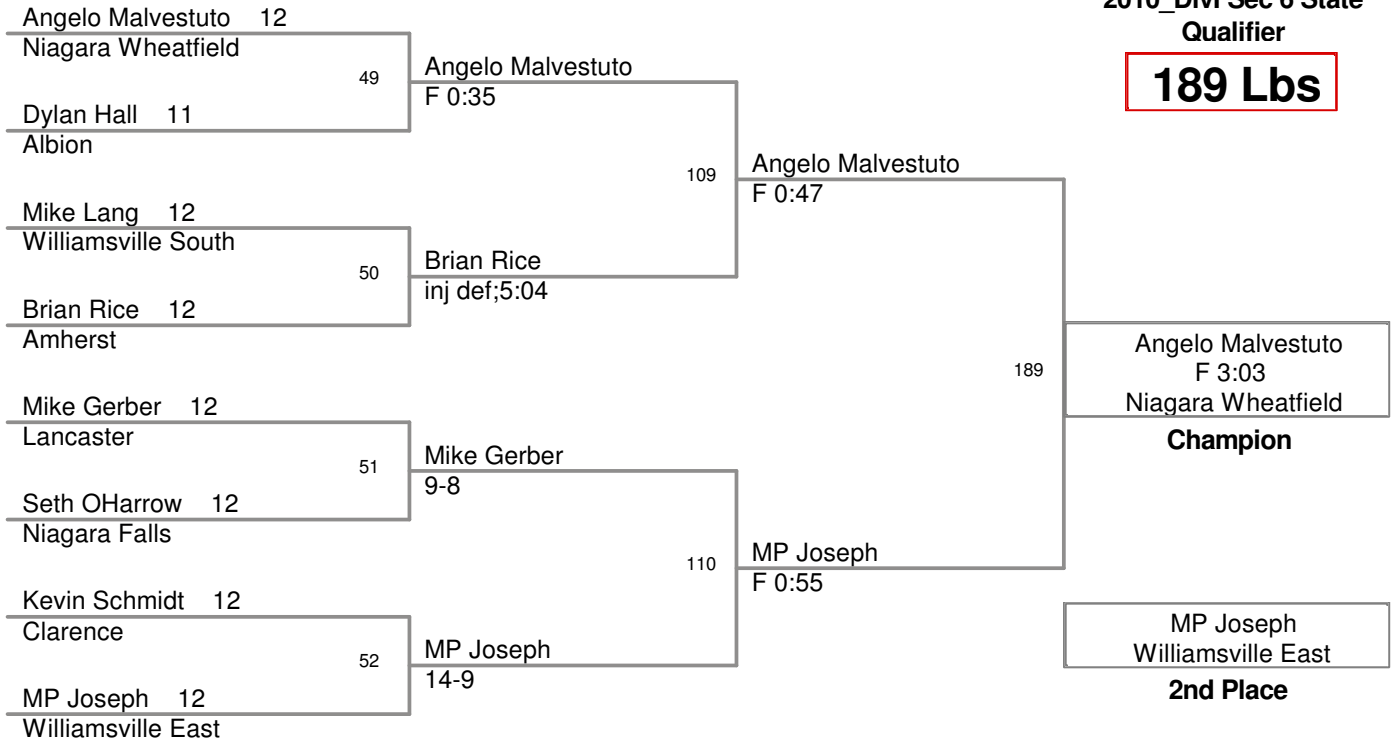

2010_Divl Sec 6 State
Qualifier

189 Lbs