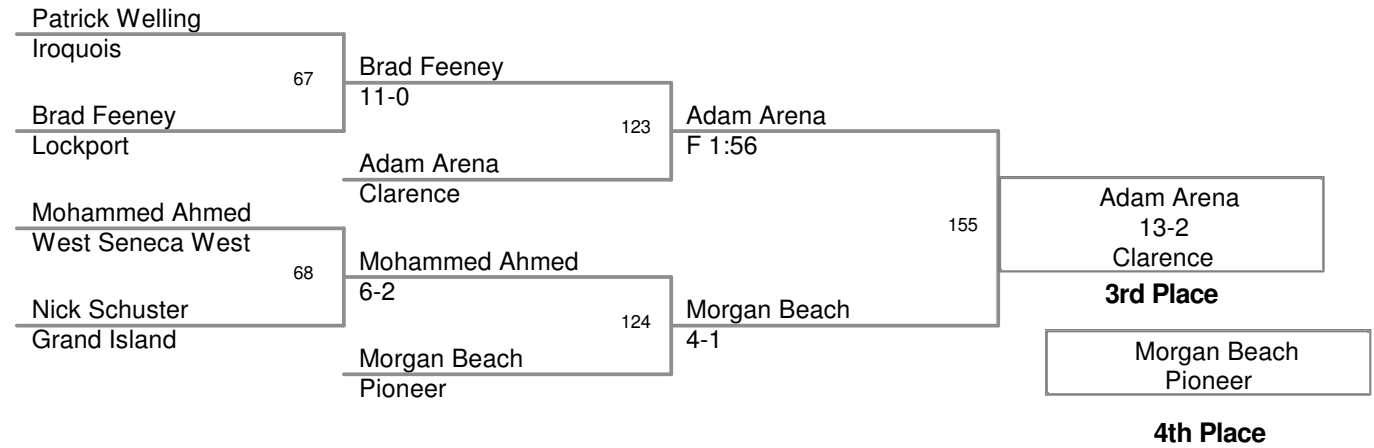

2010_Divl Sec 6 State Qualifier

96 Lbs

2010_Divl Sec 6 State Qualifier

103 Lbs

2010_DivI Sec 6 State Qualifier

112 Lbs

2010_Divl Sec 6 State
Qualifier

119 Lbs