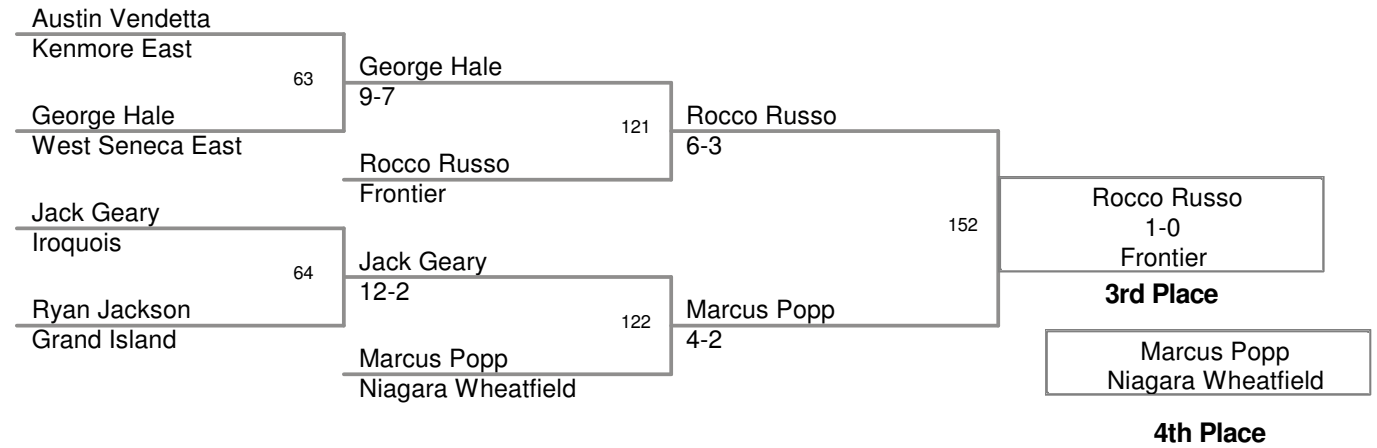

2010_Divl Sec 6 State Qualifier

96 Lbs

2010_Divl Sec 6 State Qualifier

103 Lbs

2010_DivI Sec 6 State Qualifier

112 Lbs

2010_Divl Sec 6 State
Qualifier

119 Lbs