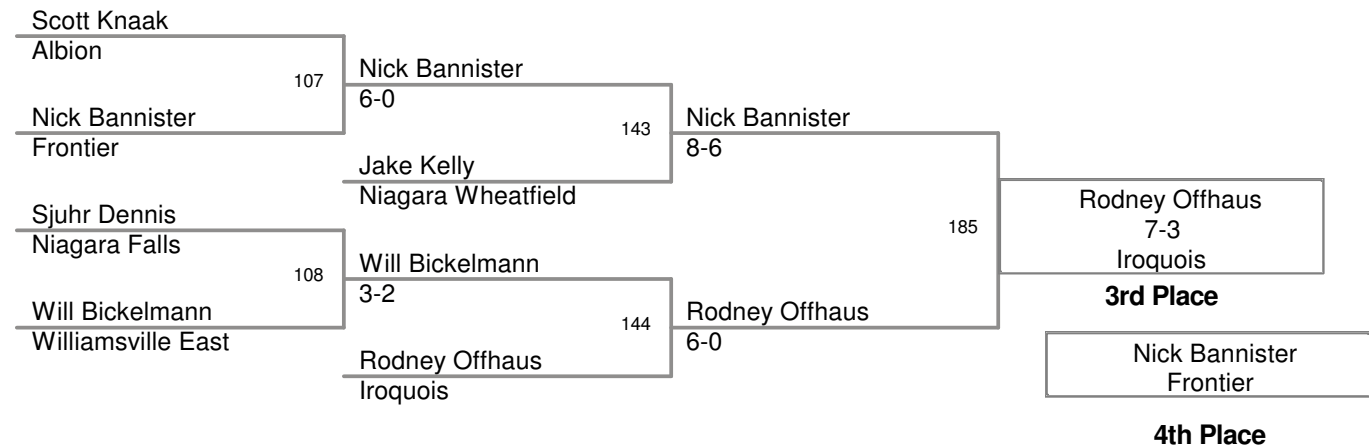

2010_DivI Sec 6 State Qualifier

145 Lbs

2010_DivI Sec 6 State Qualifier

152 Lbs

2010_DivI Sec 6 State Qualifier

160 Lbs

2010_Divl Sec 6 State Qualifier

171 Lbs