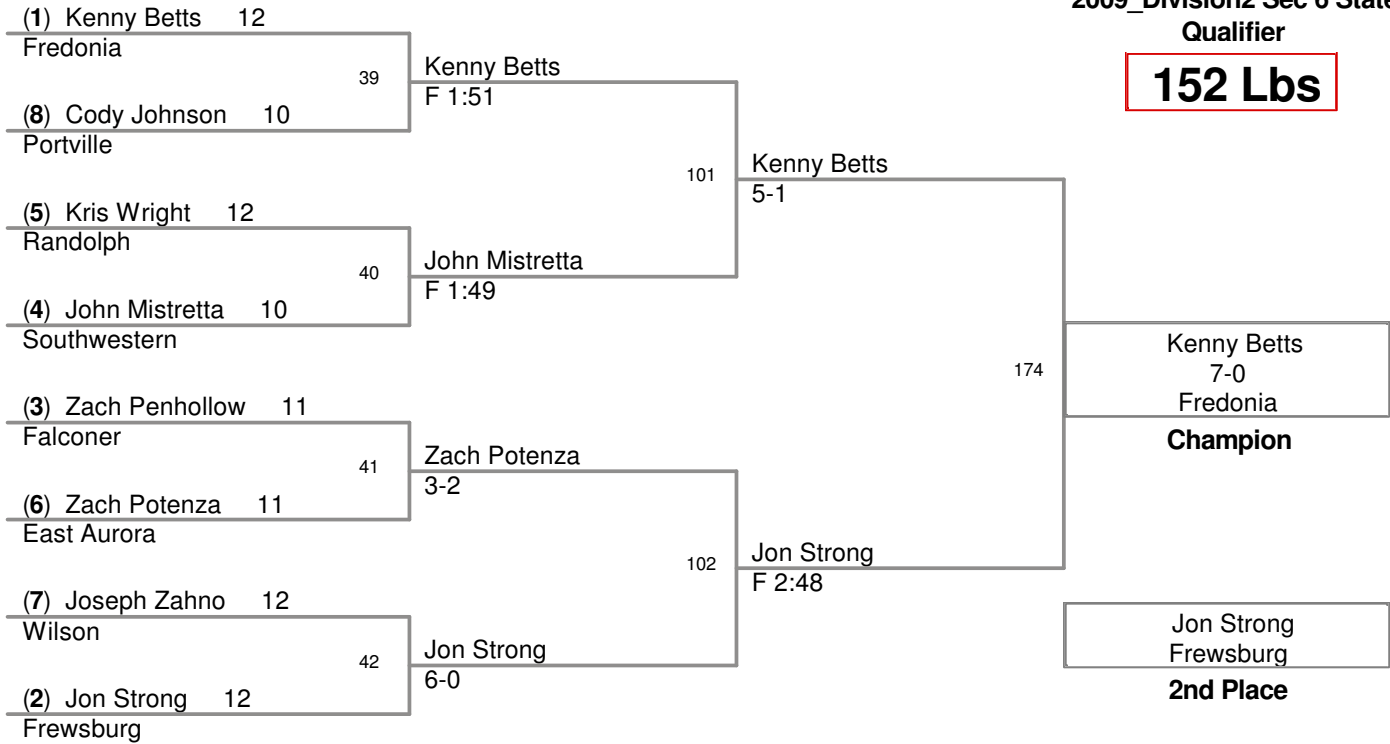

2009_Division2 Sec 6 State
Qualifier

152 Lbs