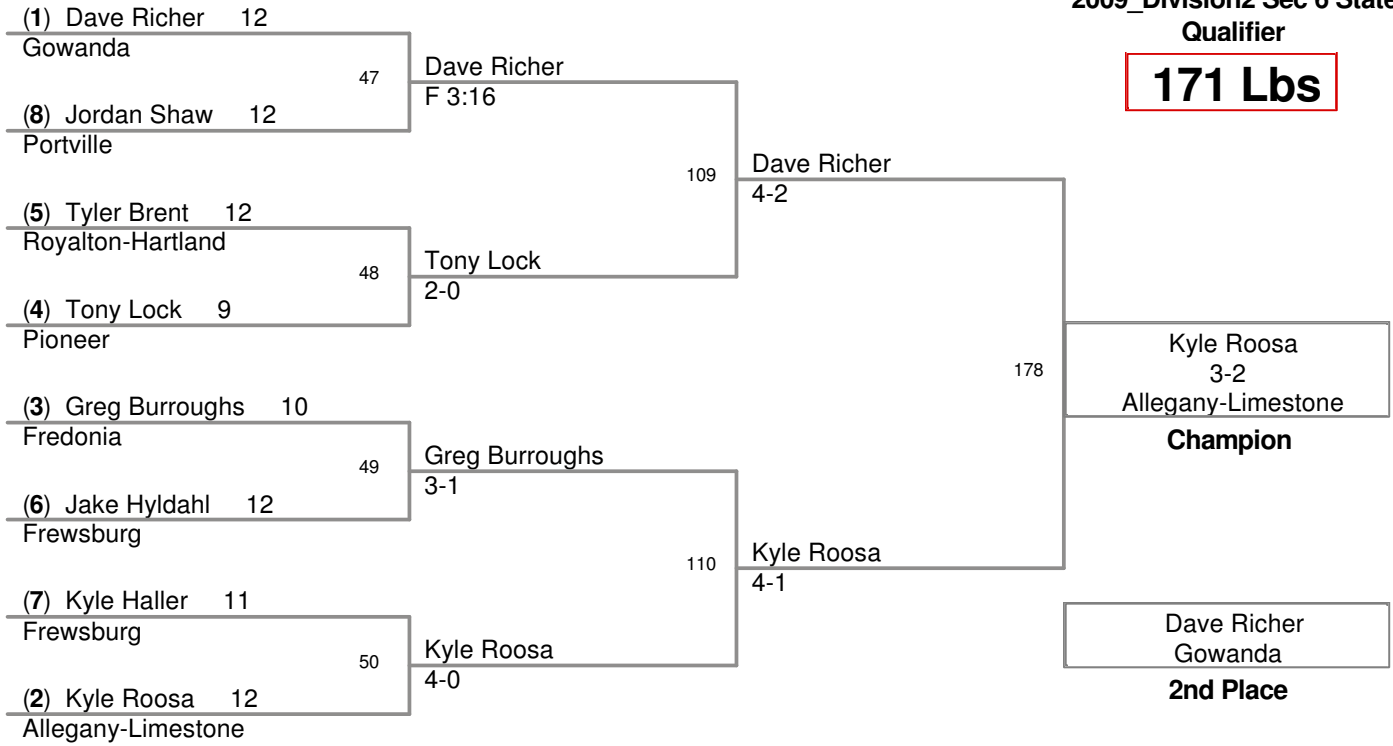

2009_Division2 Sec 6 State Qualifier

171 Lbs