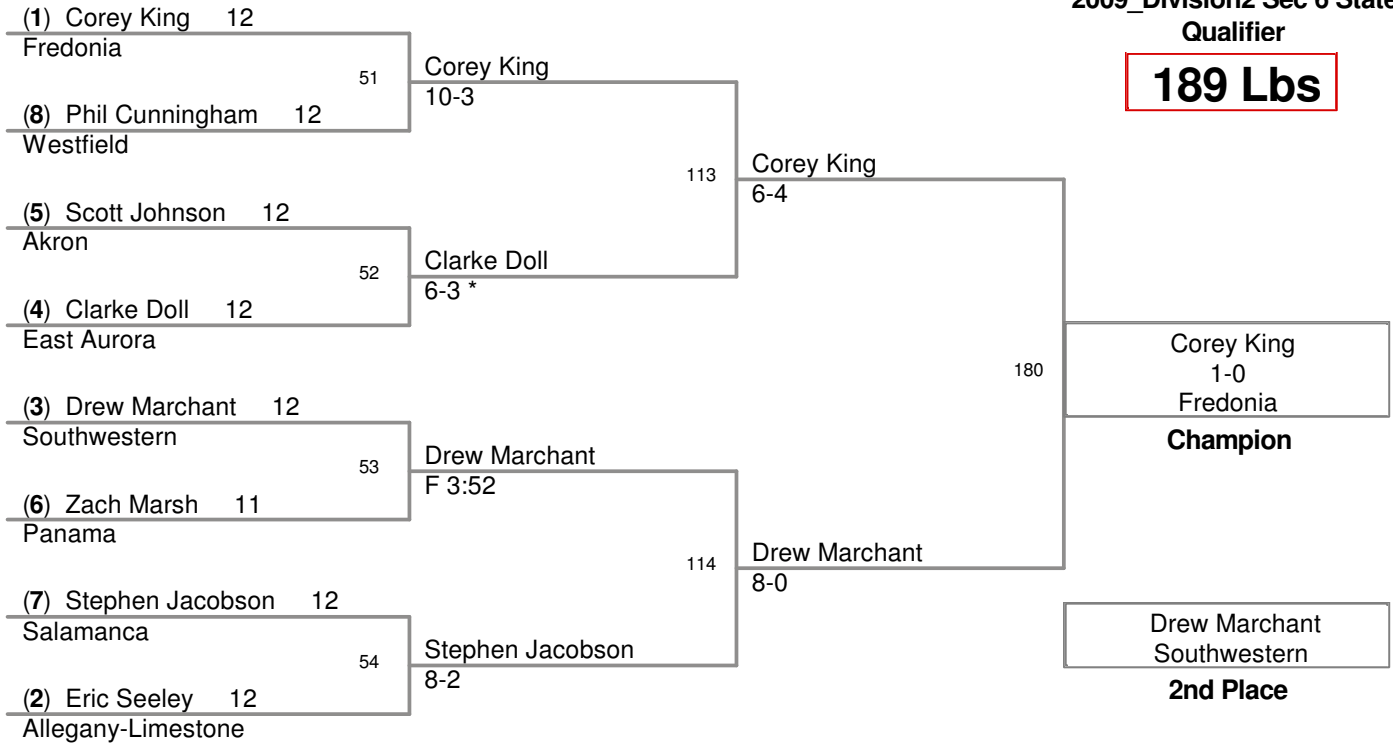

2009_Division2 Sec 6 State
Qualifier

189 Lbs