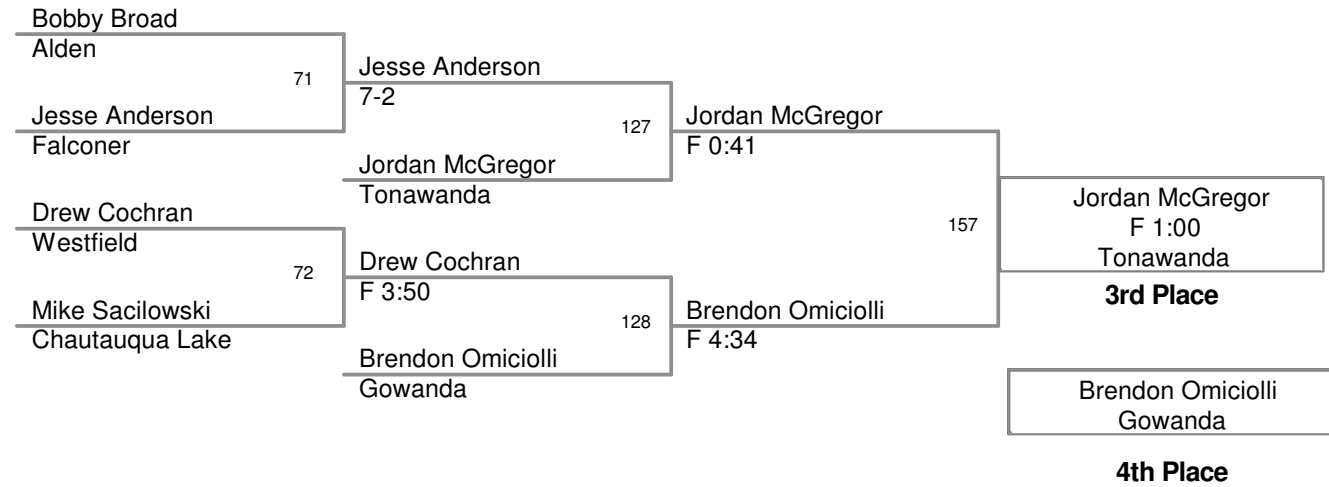

2009_Division2 Sec 6 State Qualifier

103 Lbs