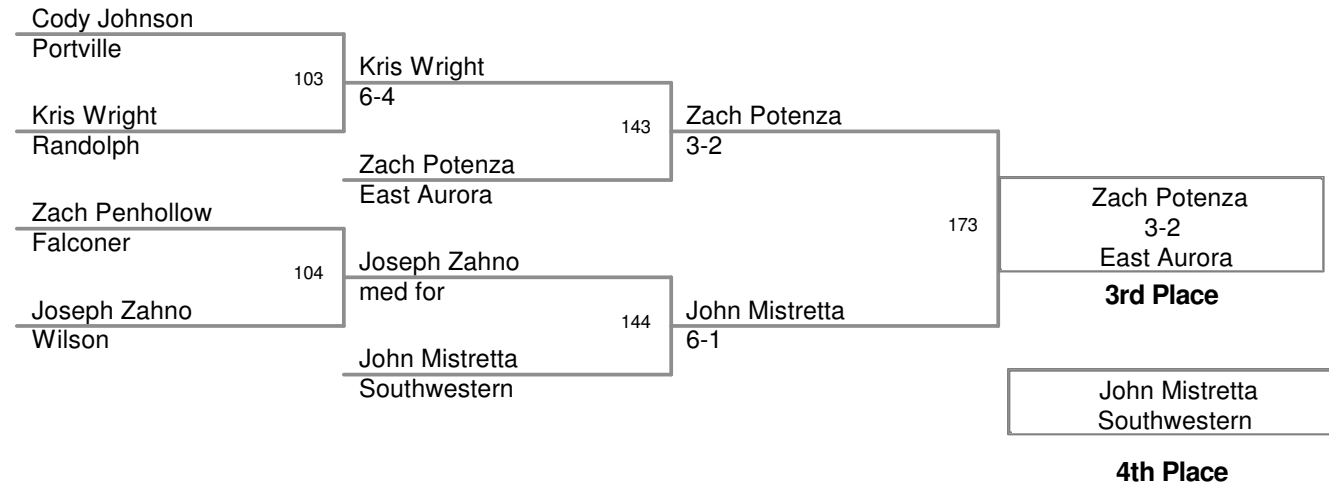

2009_Division2 Sec 6 State
Qualifier

152 Lbs