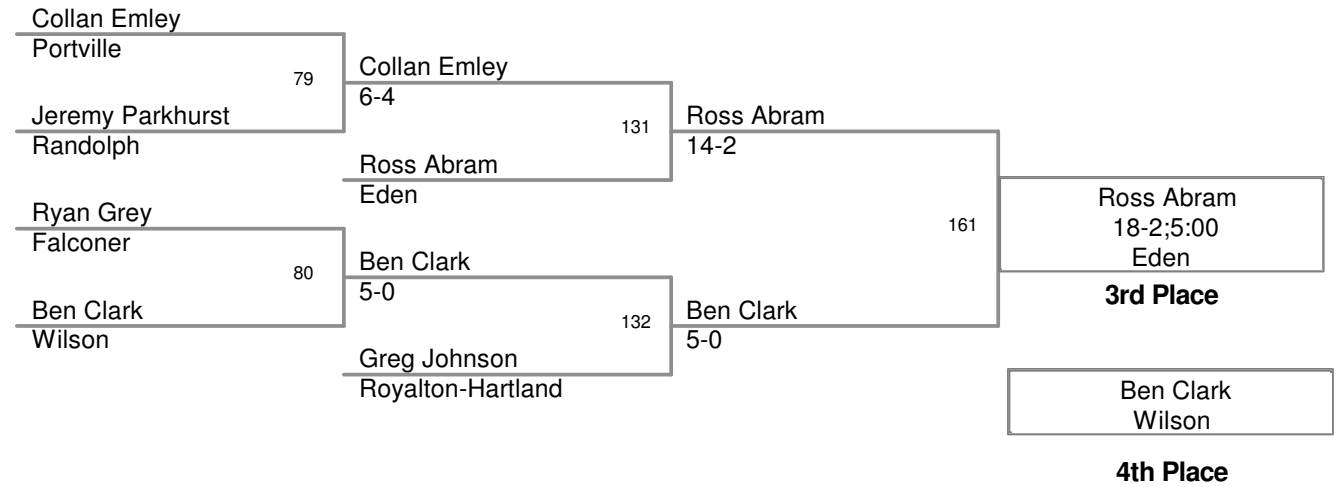

2009_Division2 Sec 6 State Qualifier

119 Lbs