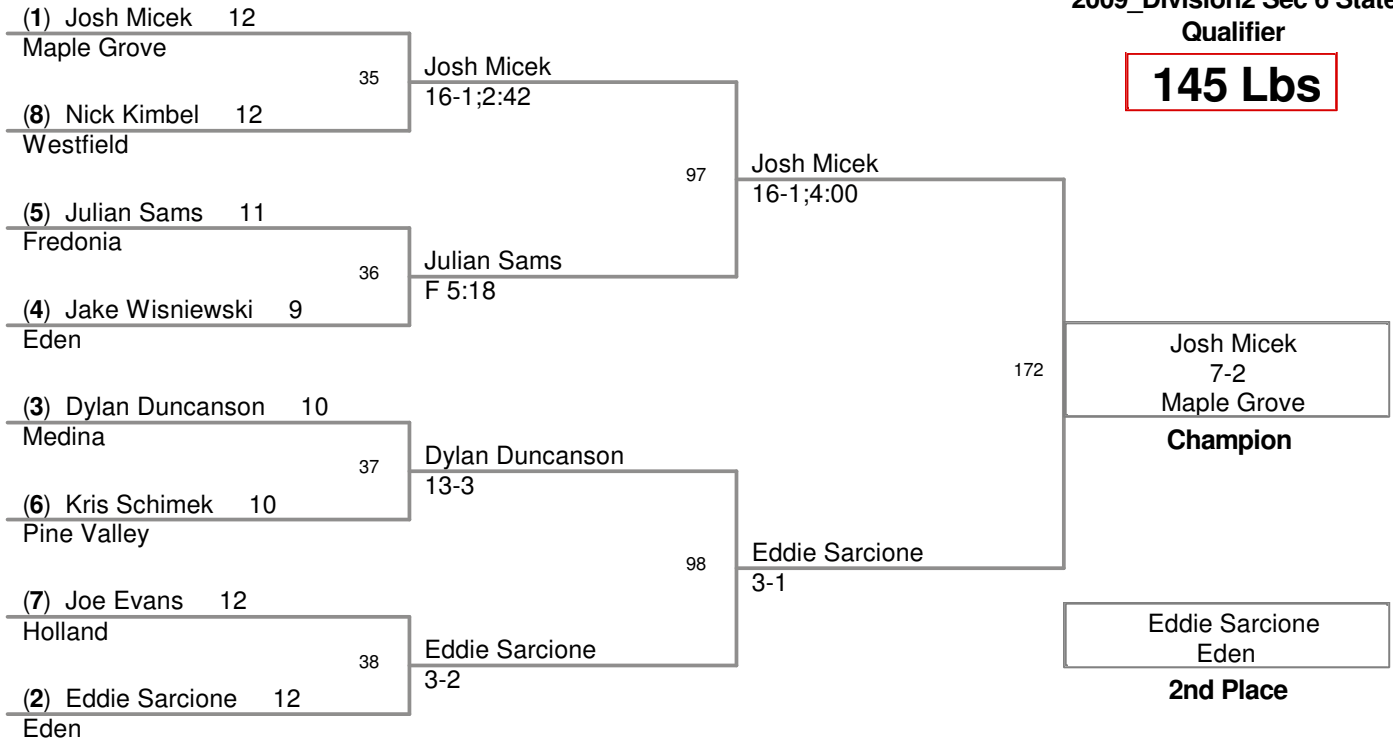

2009_Division2 Sec 6 State
Qualifier

145 Lbs