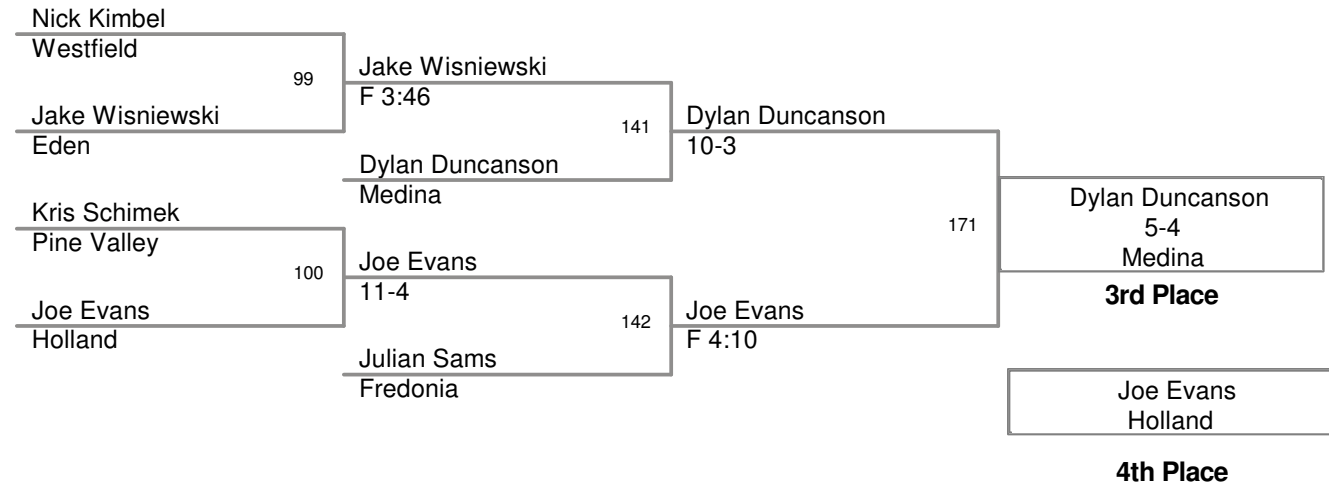

2009_Division2 Sec 6 State
Qualifier

145 Lbs