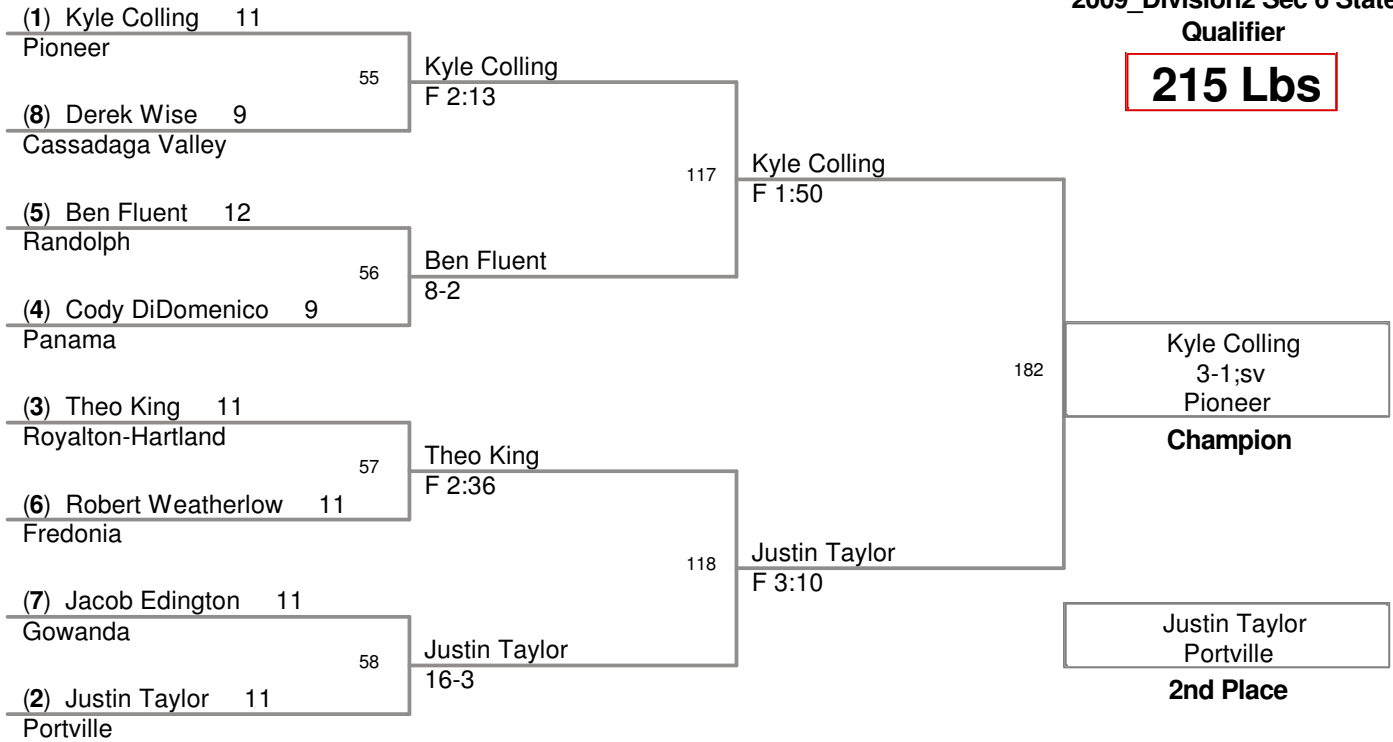

2009_Division2 Sec 6 State Qualifier

215 Lbs