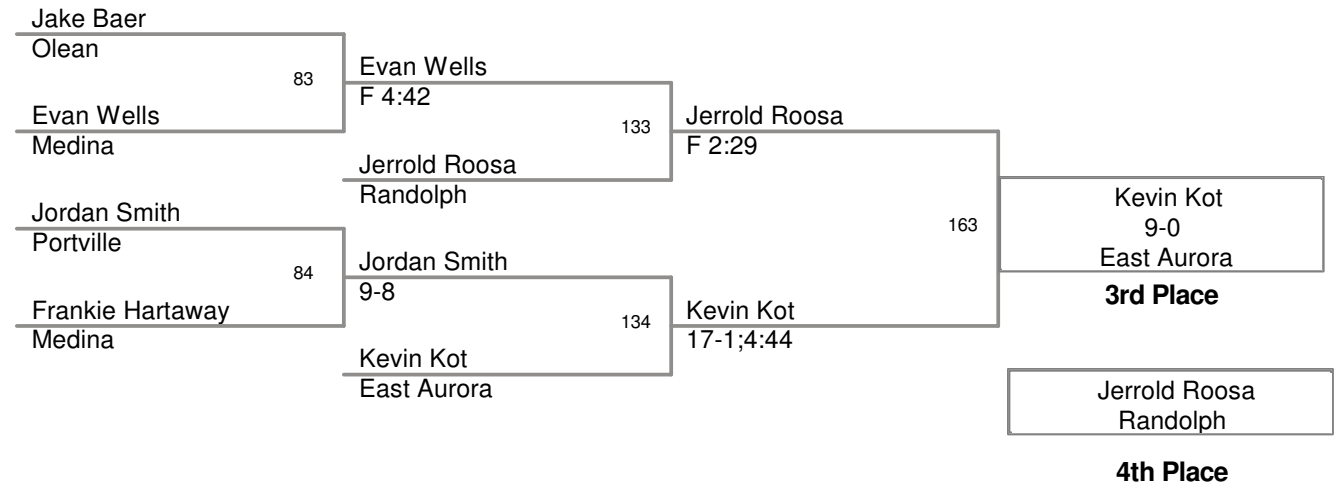

2009_Division2 Sec 6 State Qualifier

125 Lbs