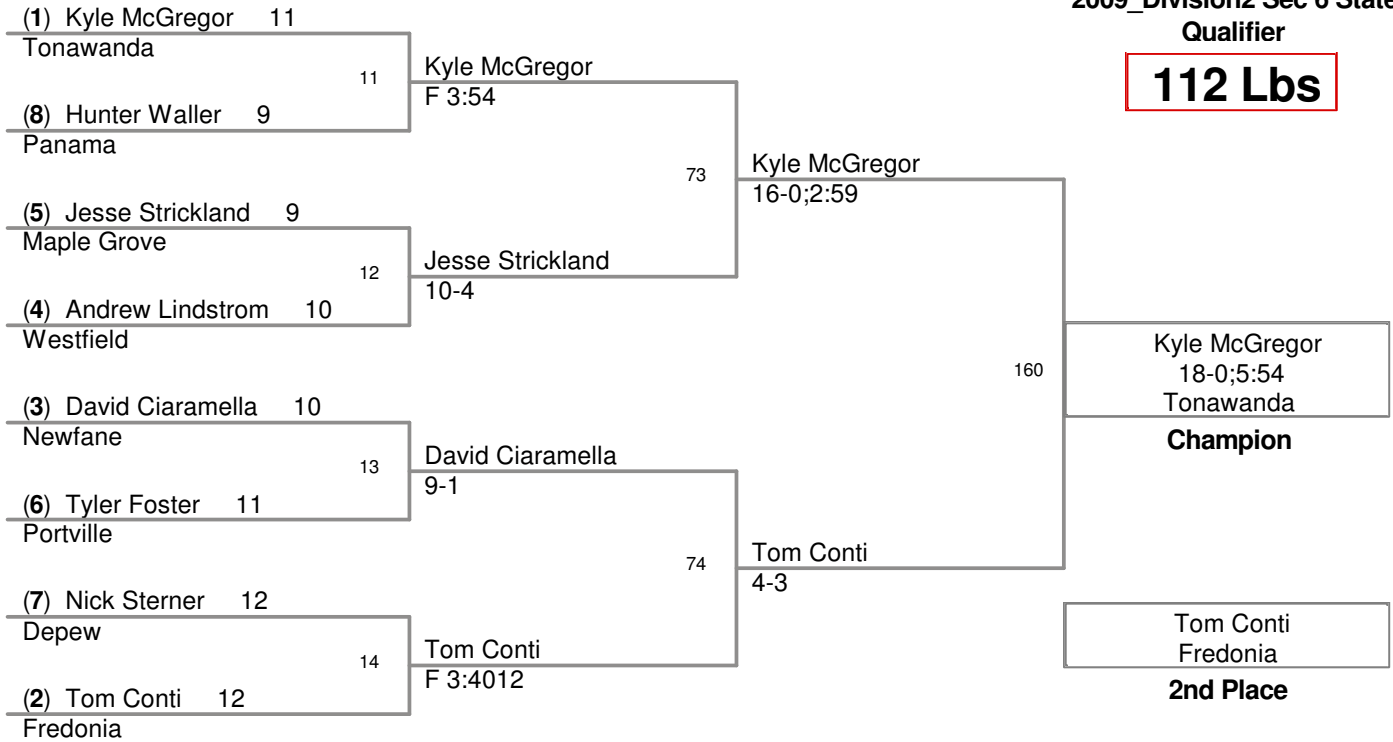

2009_Division2 Sec 6 State Qualifier

112 Lbs