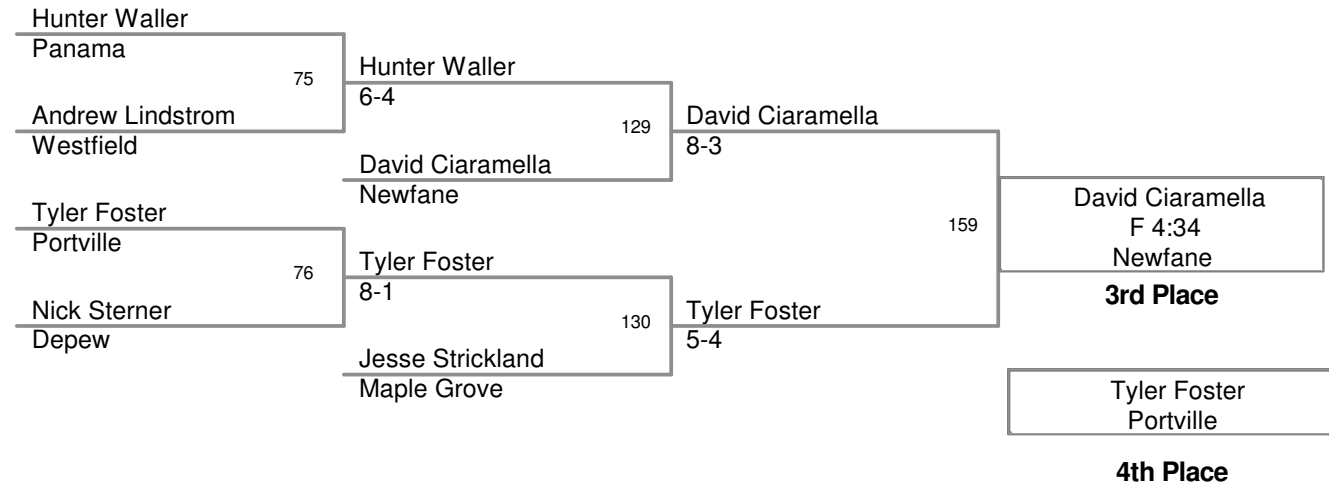

2009_Division2 Sec 6 State Qualifier

112 Lbs