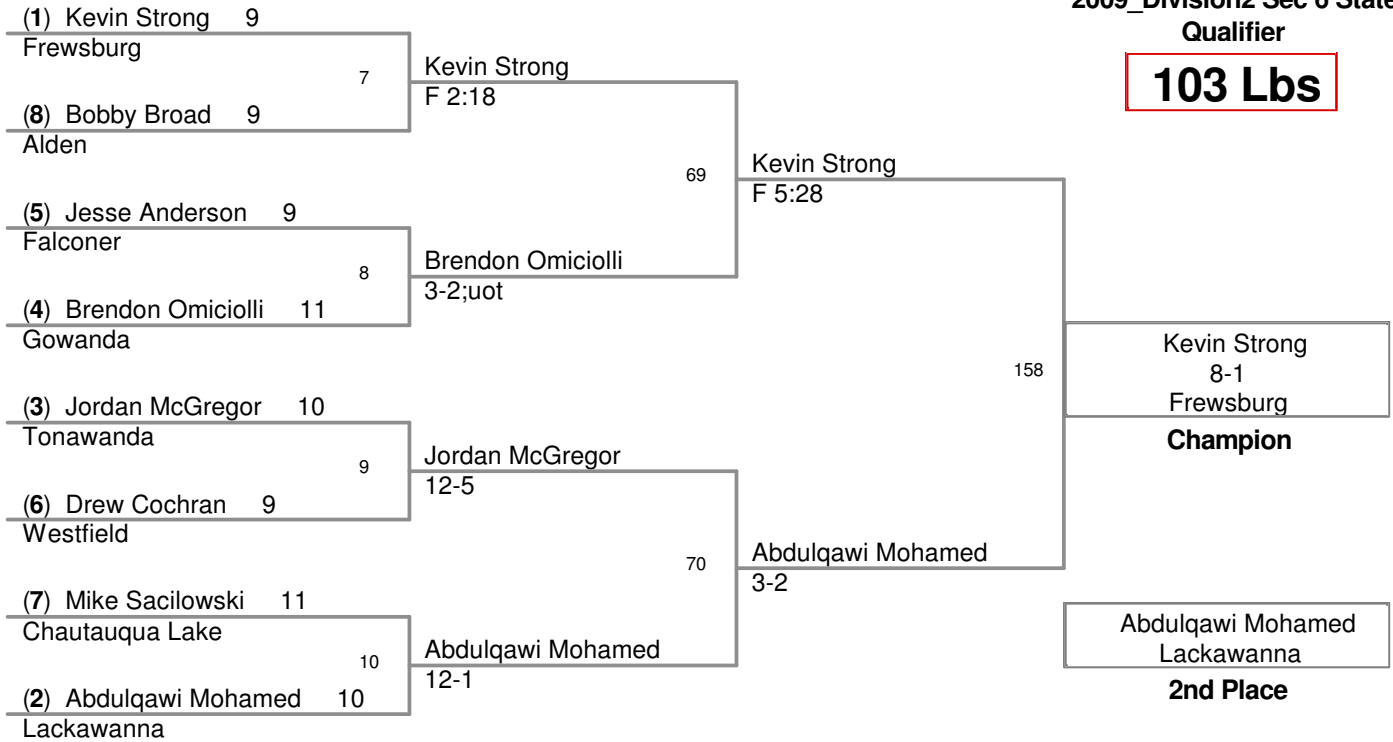

2009_Division2 Sec 6 State Qualifier

103 Lbs