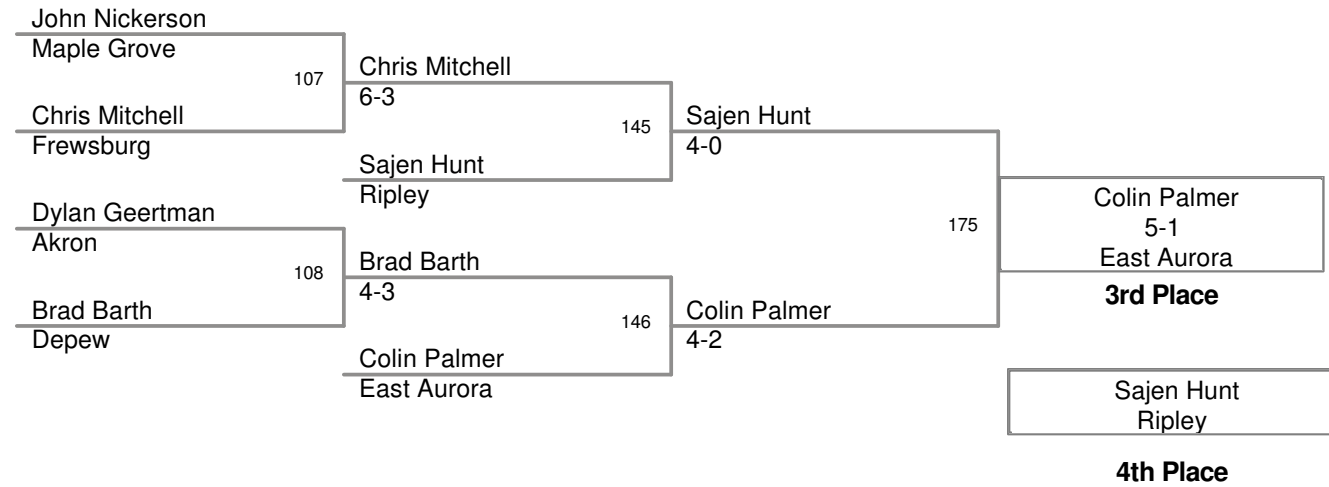

2009_Division2 Sec 6 State Qualifier

160 Lbs