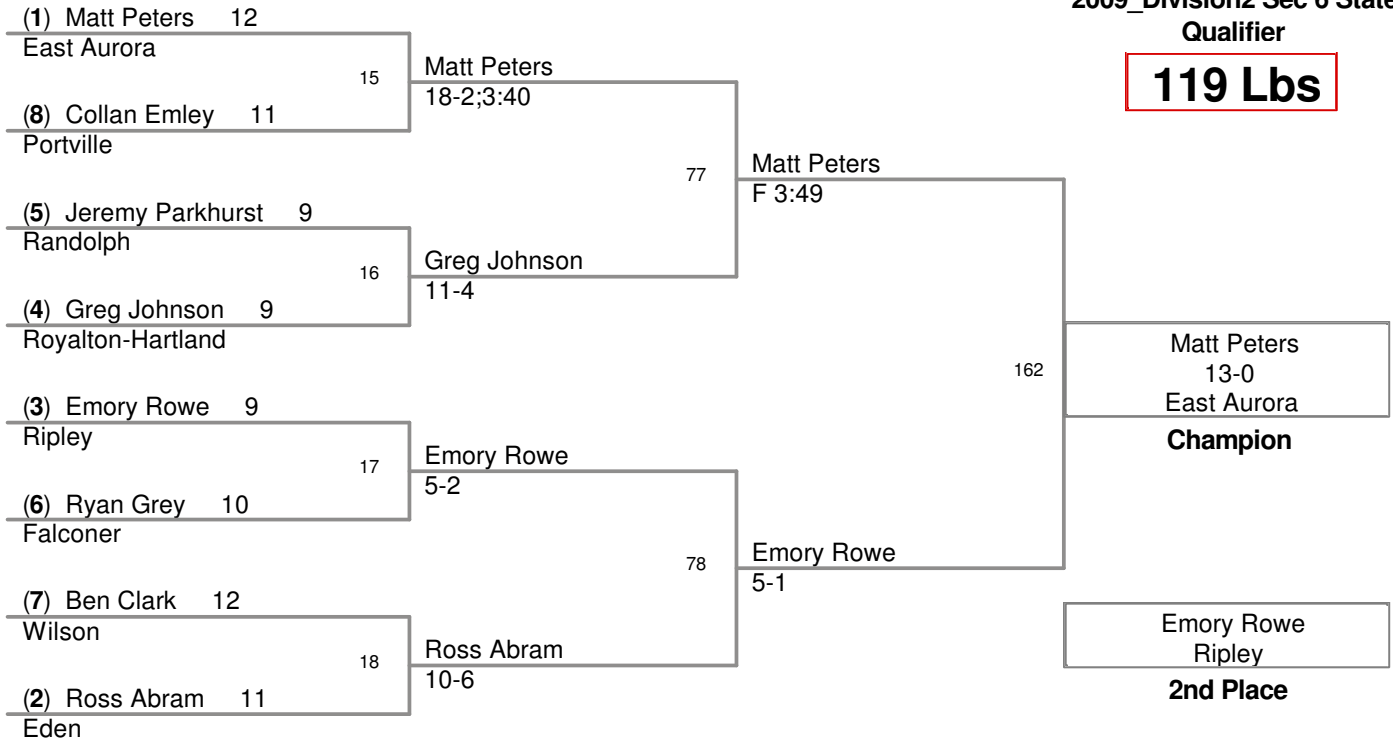

2009_Division2 Sec 6 State Qualifier

119 Lbs