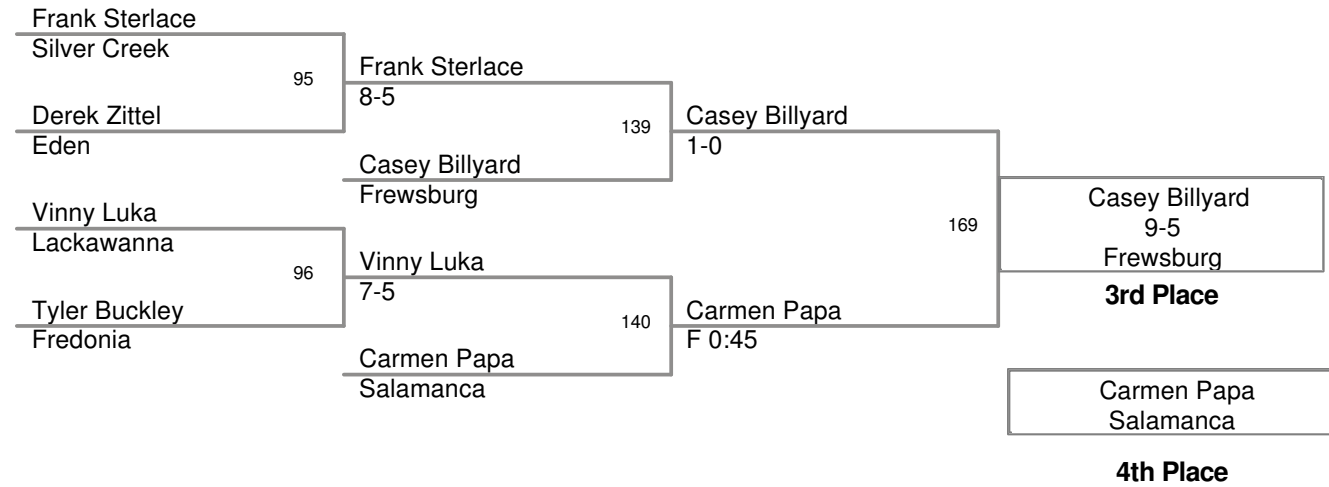

2009_Division2 Sec 6 State
Qualifier

140 Lbs