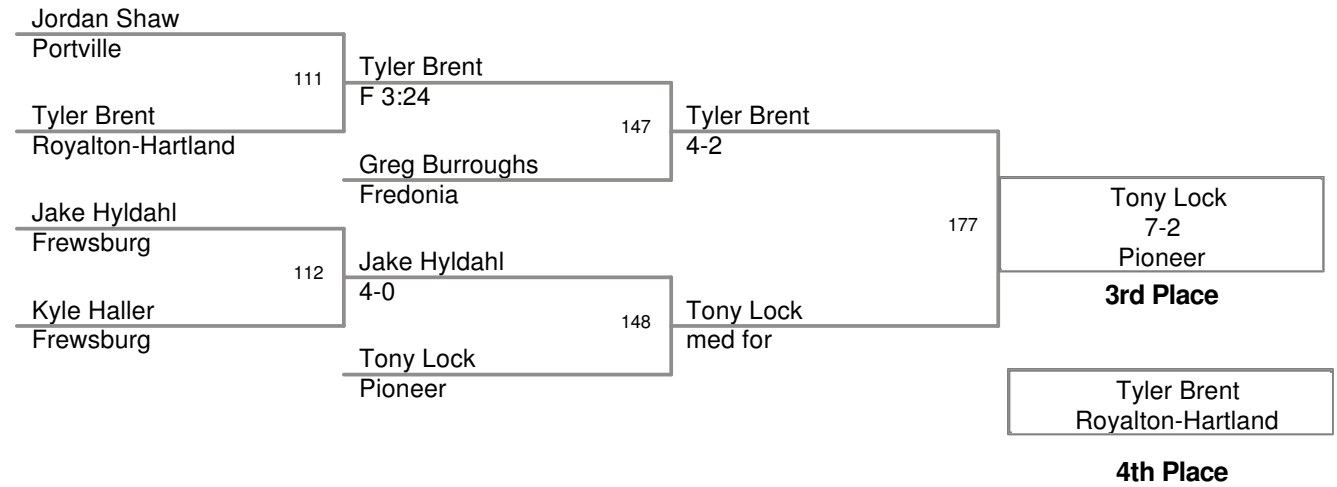

2009_Division2 Sec 6 State Qualifier

171 Lbs