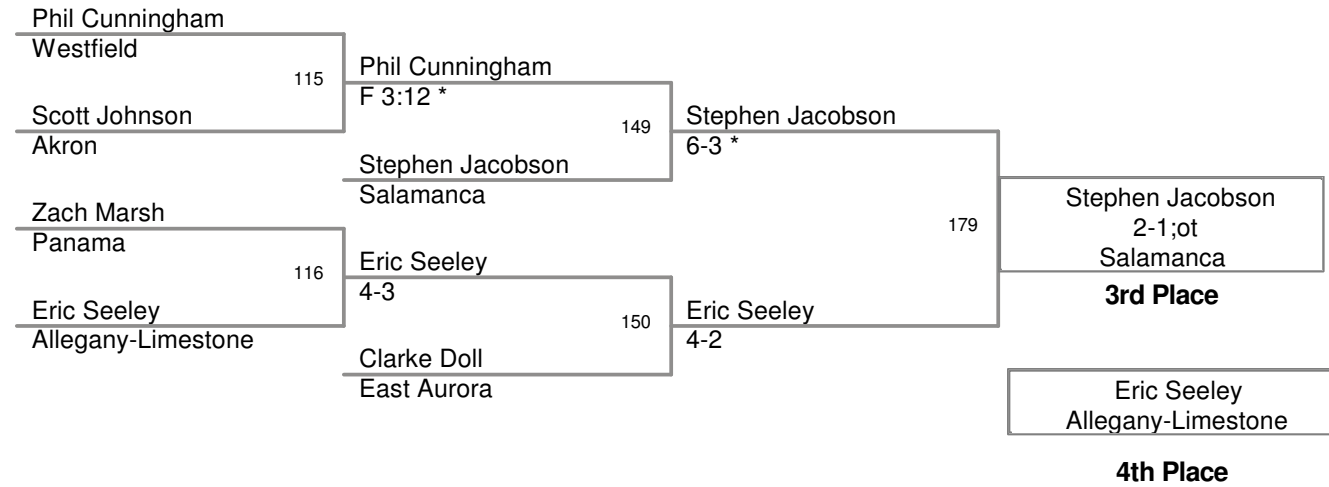

2009_Division2 Sec 6 State
Qualifier

189 Lbs