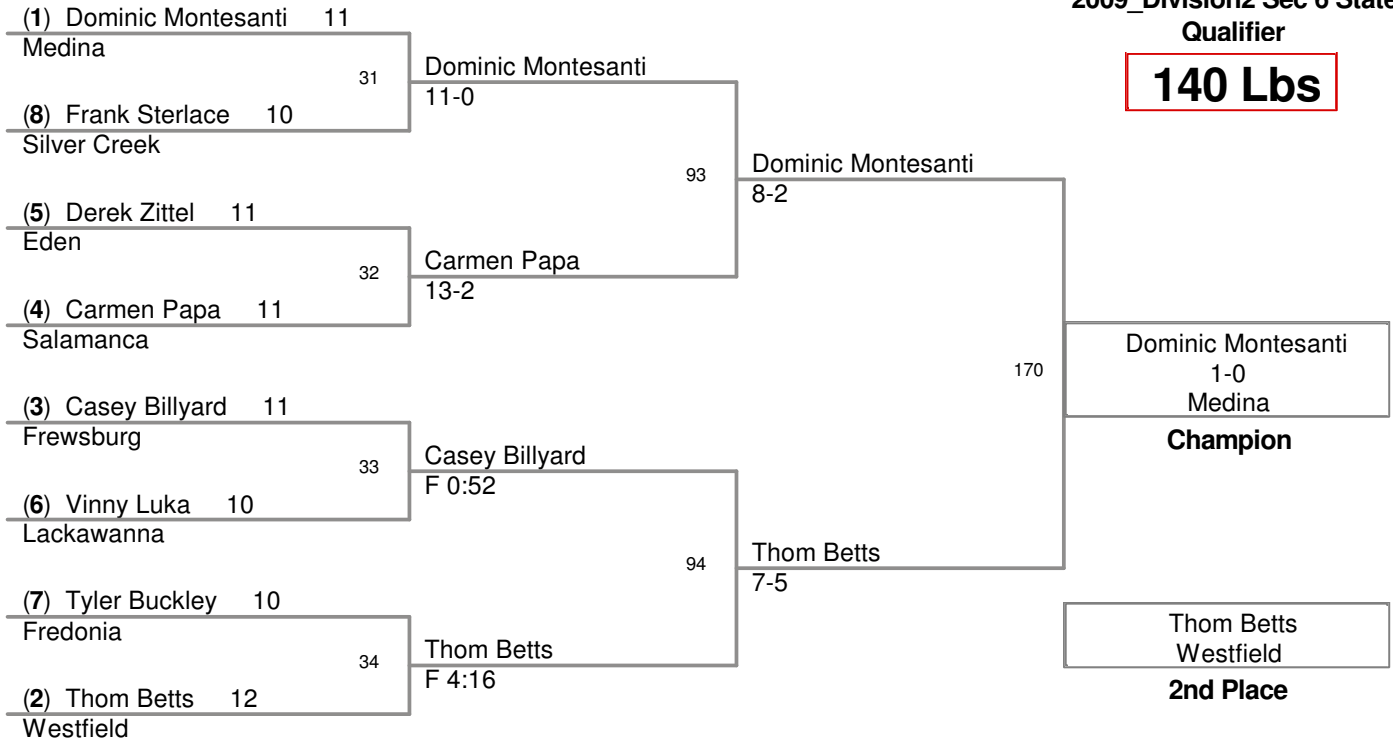

2009_Division2 Sec 6 State
Qualifier

140 Lbs