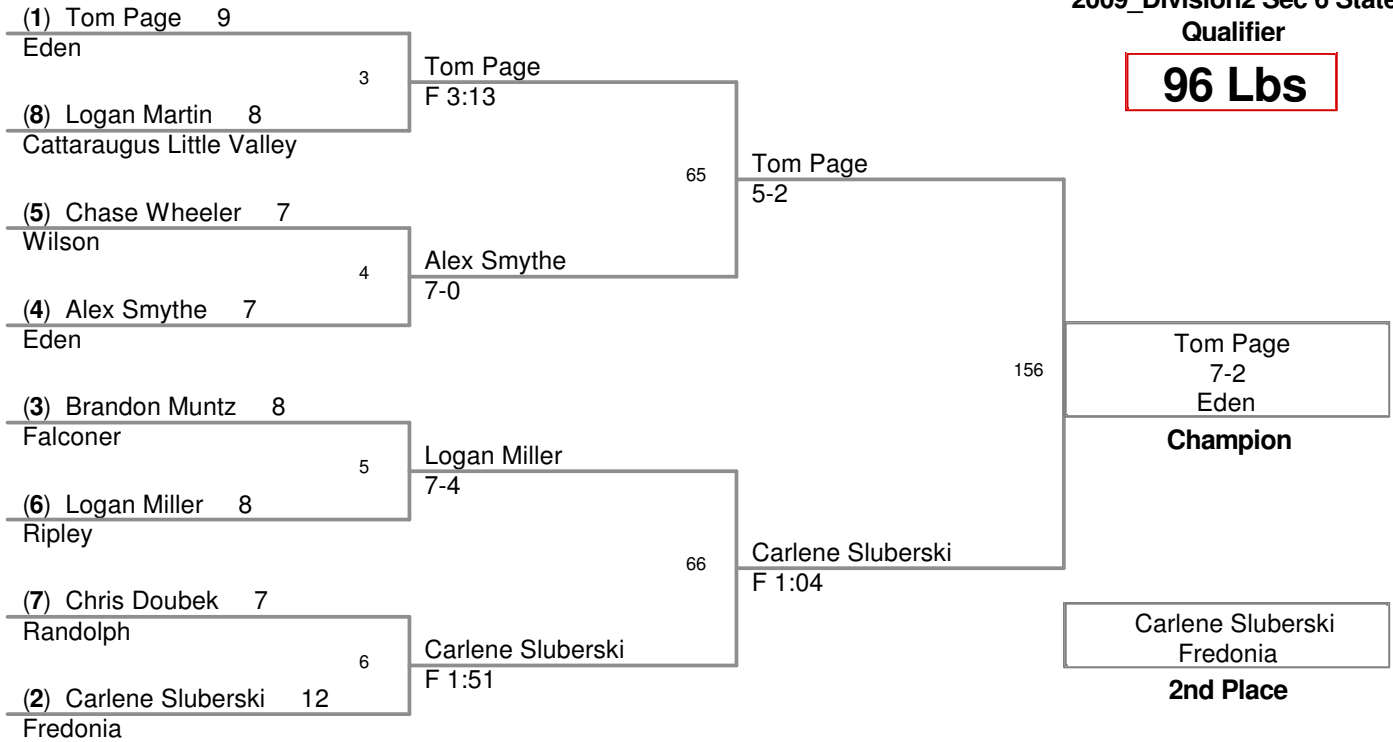

2009_Division2 Sec 6 State Qualifier

96 Lbs