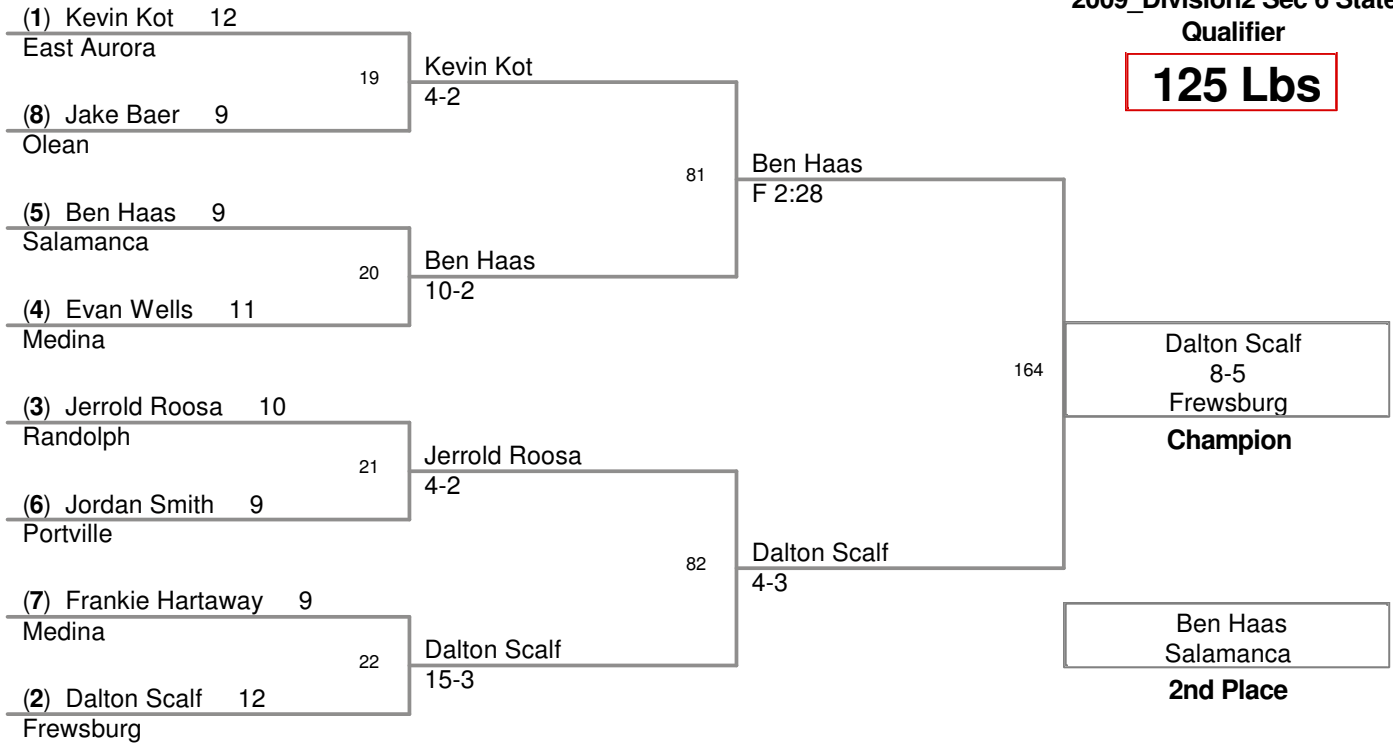

2009_Division2 Sec 6 State Qualifier

125 Lbs