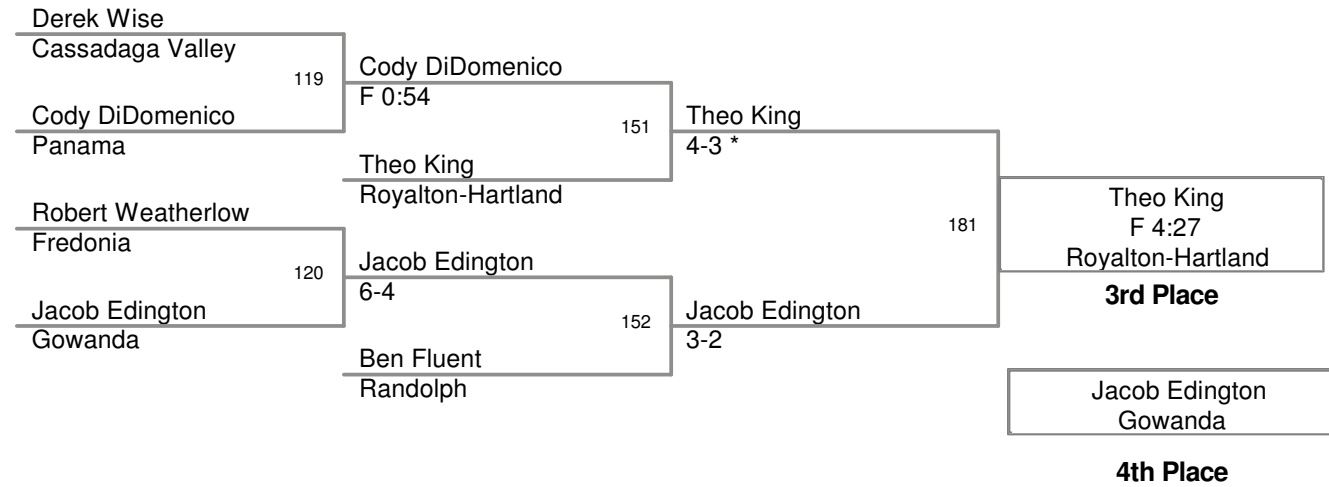

2009_Division2 Sec 6 State Qualifier

215 Lbs