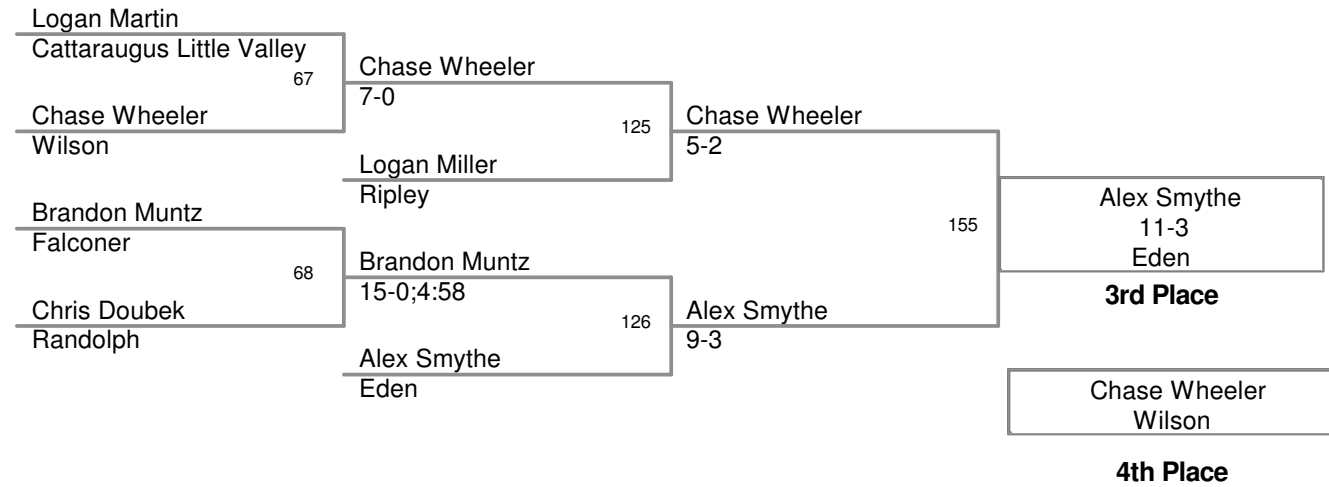

2009_Division2 Sec 6 State Qualifier

96 Lbs