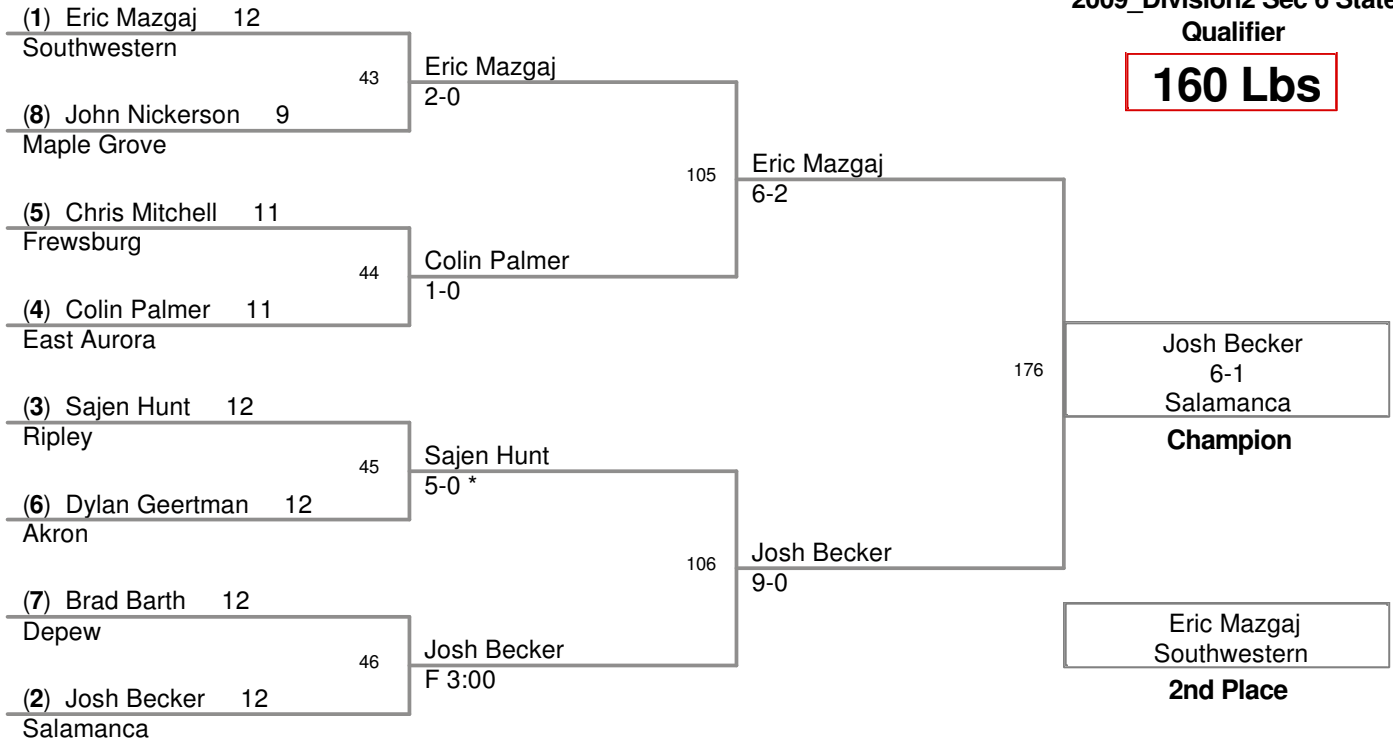

2009_Division2 Sec 6 State Qualifier

160 Lbs