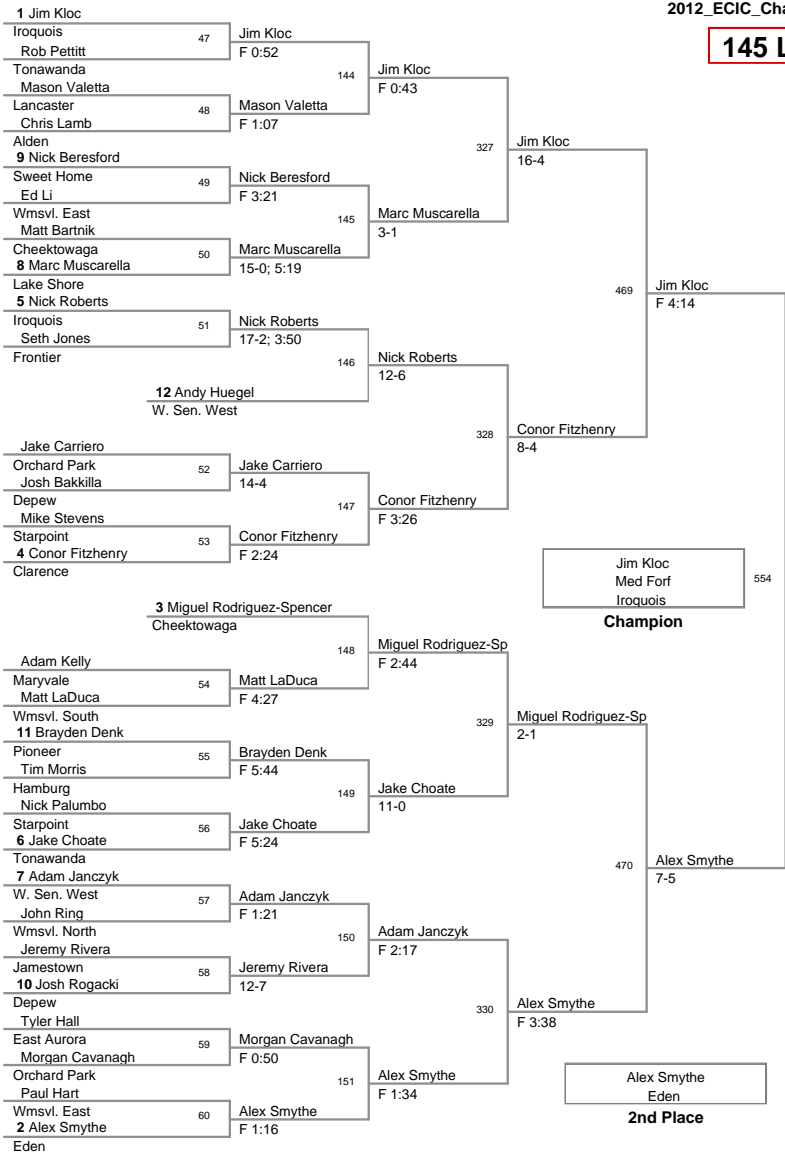

MOW: 138 - Mitch Larkin, Lancaster

Division: 2012_ECIC_Champ Division

Championship Finals

99 Lbs: Zack Wiedemann, Pioneer DEC Kyle Genovese, Frontier 7-0
 106 Lbs: Tyler Hartinger, Lancaster DEC Jared Price, Pioneer 4-2
 113 Lbs: Kellen Devlin, Amherst MAJOR Danny Graham, W. Sen. East 16-2
 120 Lbs: Rocco Russo, Frontier DEC Matt Kloc, Iroquois 8-2
 126 Lbs: Renaldo Rodriguez-Spencer, Cheektowaga DEC Bobby Broad, Alden 8-4
 132 Lbs: Tom Page, Eden DEC Eric Lewandowski, Lancaster 2-1
 138 Lbs: Mitch Larkin, Lancaster FALL Dylan Cohen, Wmsvl. East F 5:34 *
 145 Lbs: Jim Kloc, Iroquois MED Alex Smythe, Eden Med Forf
 152 Lbs: Zac Wisniewski, Eden MAJOR Luke Falzone, Wmsvl. South 12-3
 160 Lbs: Joe Catalano, Lake Shore DEFAULT Jake Wisniewski, Eden Inj Def; 0:19
 170 Lbs: Anthony Liberatore, Wmsvl. South DEFAULT Jacob Gullo, Jamestown Inj Def; 4:53
 182 Lbs: Tony Lock, Pioneer TF Jeff Lake, Alden 16-0; 6:00
 195 Lbs: Daquan Rodriguez, Orchard Park FALL Brendan Knoll, Hamburg F 0:11
 220 Lbs: Larry Wright, Lackawanna DEC Brandon Vernon, Iroquois 9-4
 285 Lbs: Luke Catalano, Lake Shore DEC Nate Ward, Clarence 3-1; OT

126 Lbs

2012_ECIC_Championships
2012_ECIC_Champ_Division

132 Lbs

2012_ECIC_Championships
2012_ECIC_Champ_Division

138 Lbs

2012_ECIC_Championships
2012_ECIC_Champ_Division

145 Lbs

2012_ECIC_Championships
2012_ECIC_Champ_Division