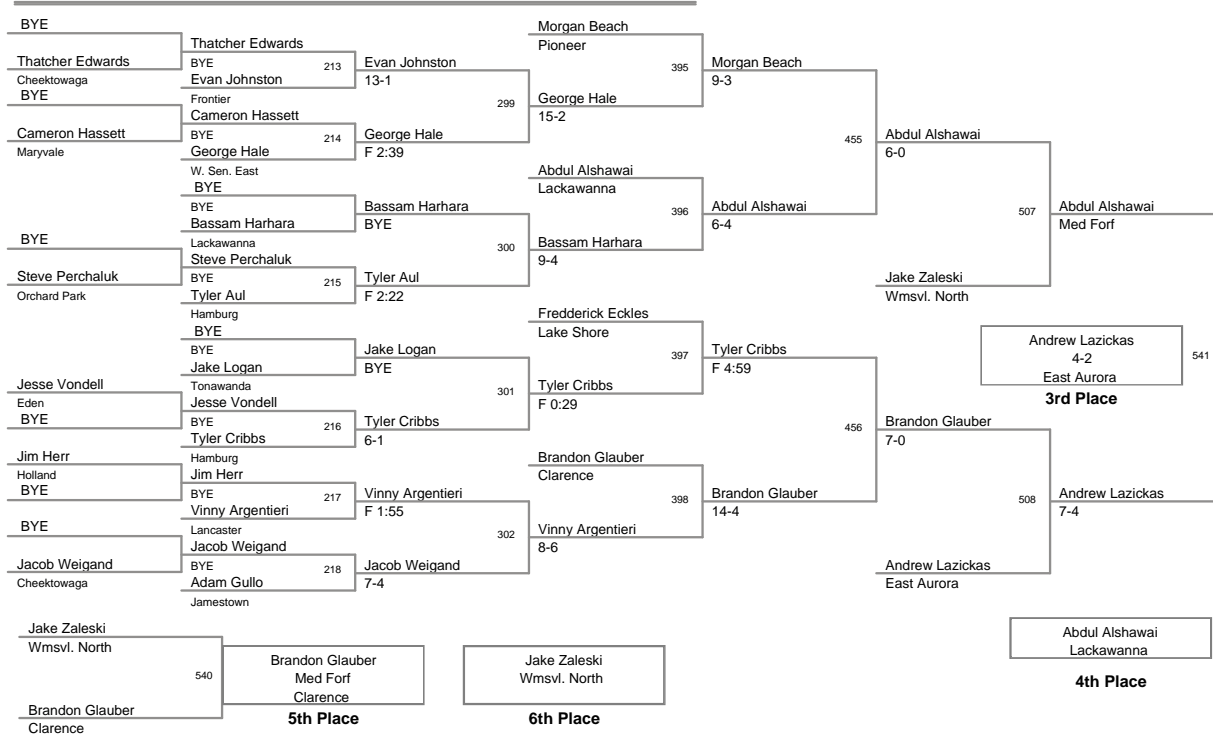

2012_ECIC_Championships
2012_ECIC_Champ_Division

120 Lbs