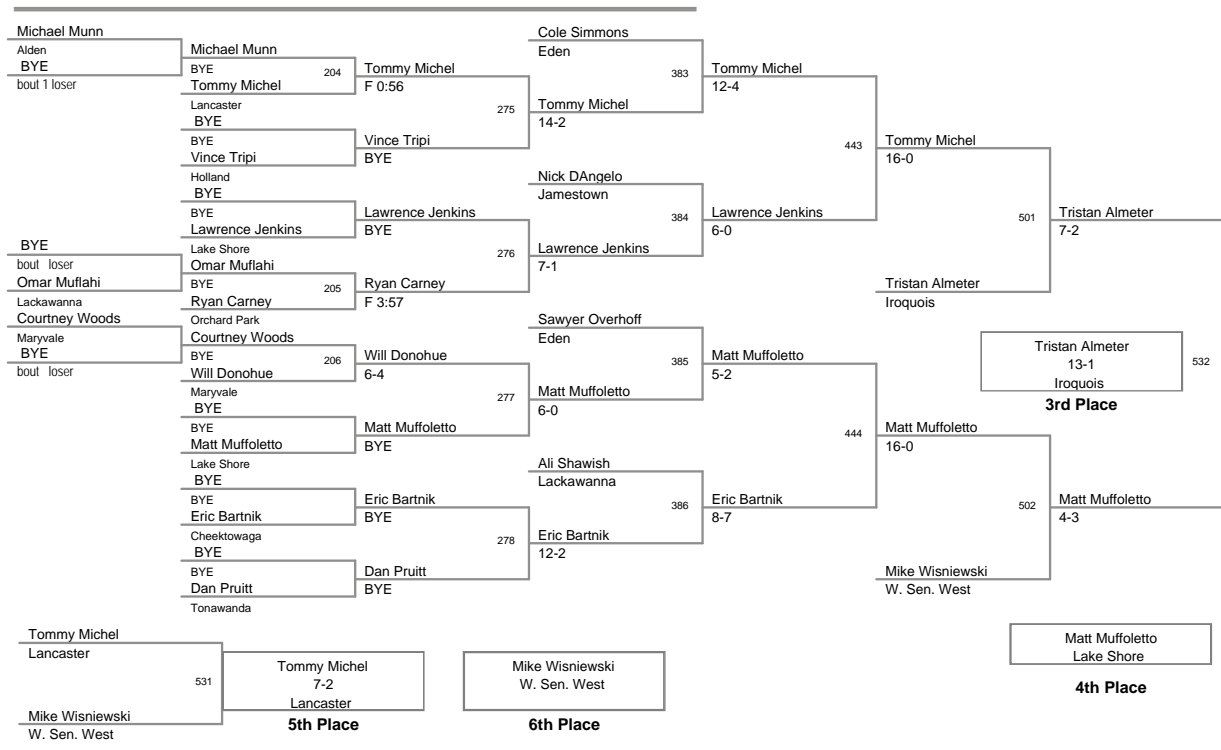

2012_ECIC_Championships
2012_ECIC_Champ_Division

99 Lbs