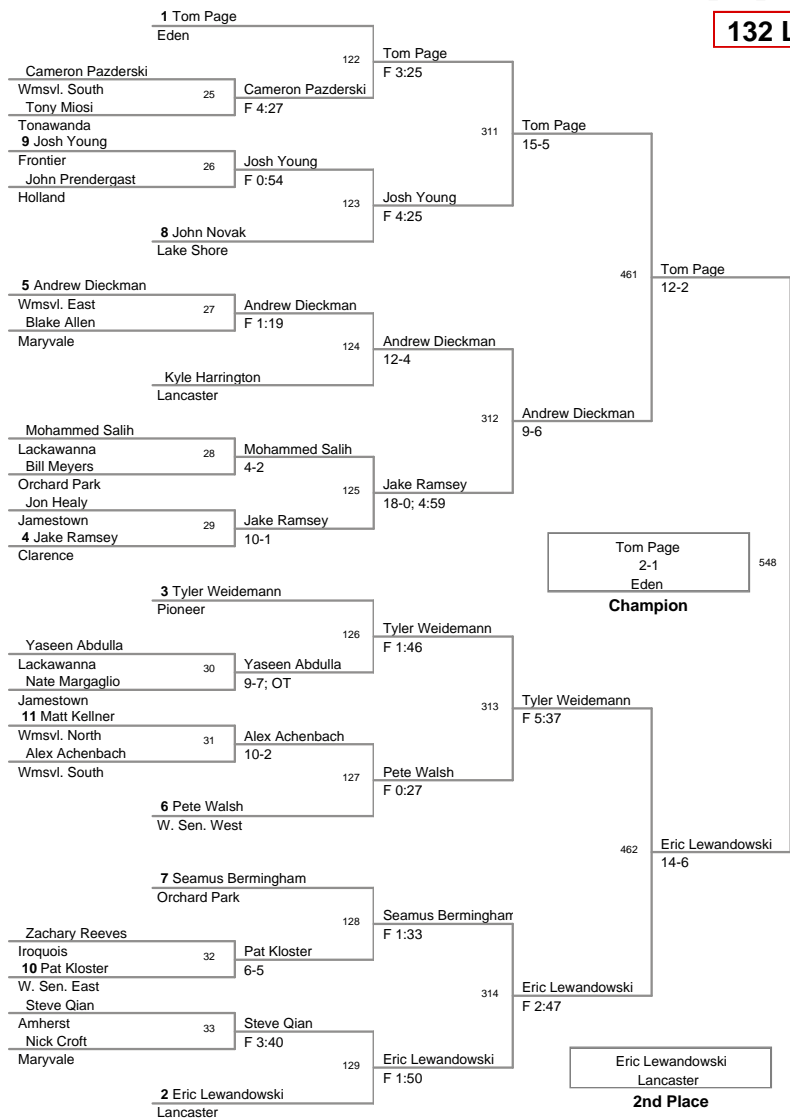

2012_ECIC_Championships
2012_ECIC_Champ_Division

132 Lbs