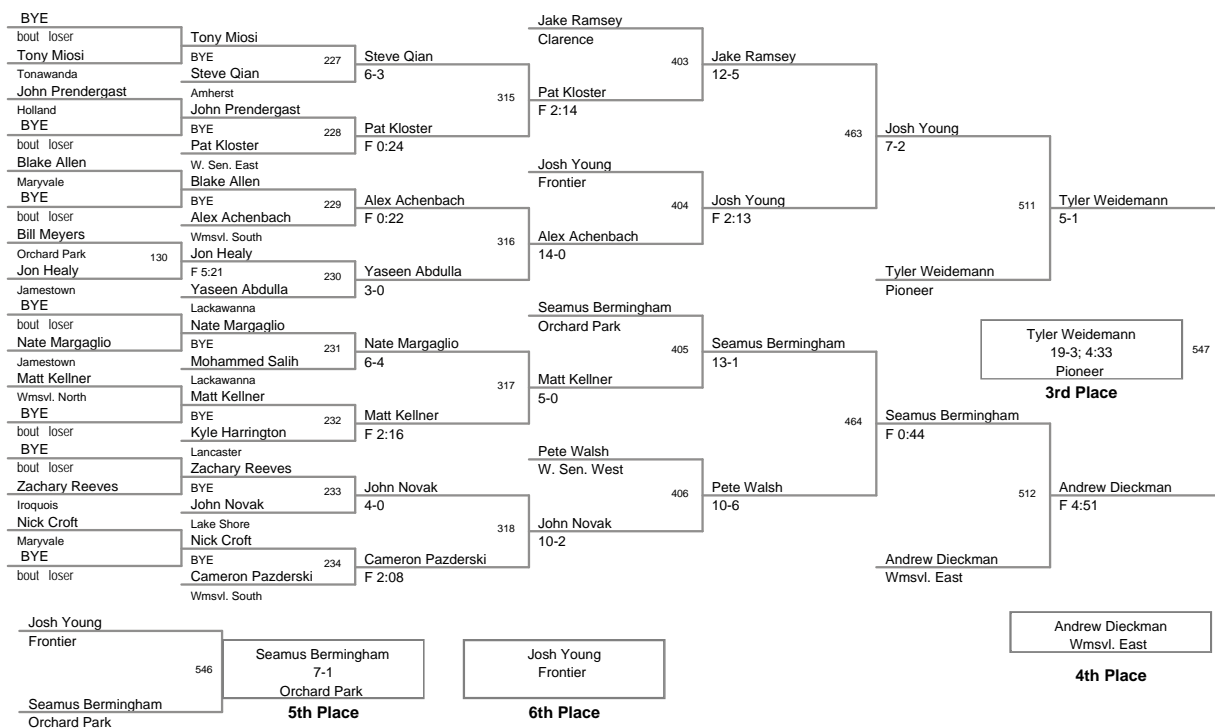

2012_ECIC_Championships
2012_ECIC_Champ_Division

132 Lbs