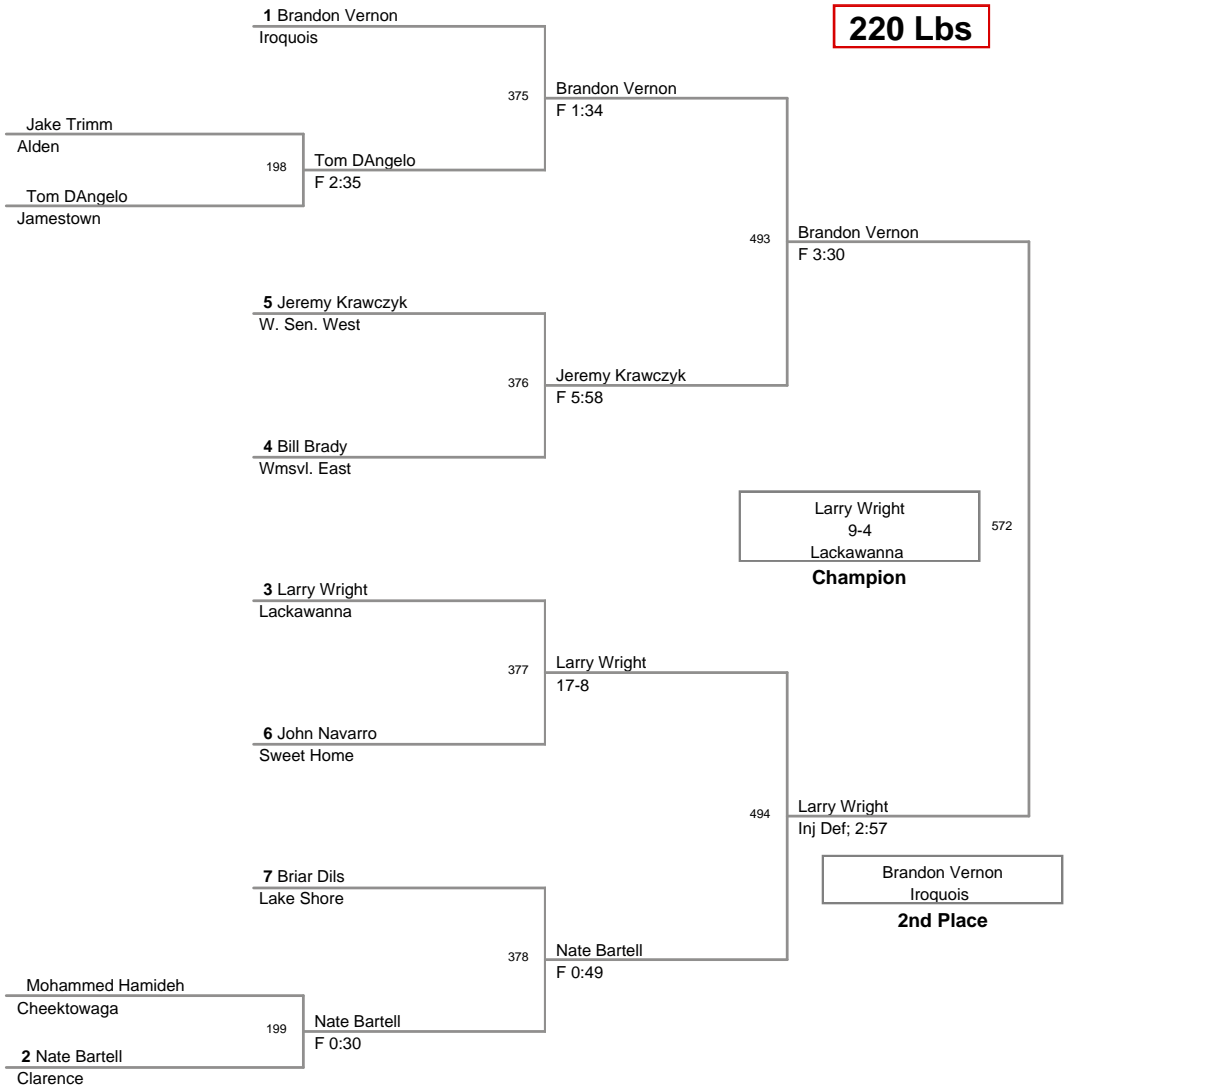

2012_ECIC_Championships
2012_ECIC_Champ Division

220 Lbs