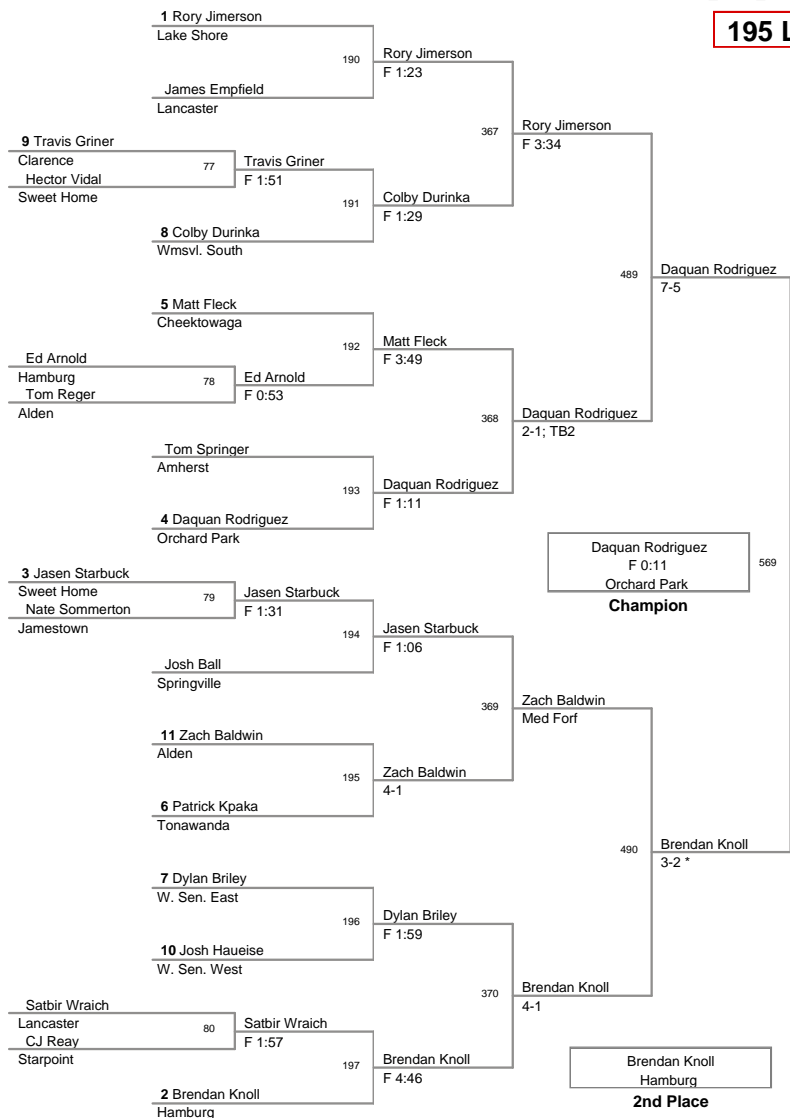

2012_ECIC_Championships
2012_ECIC_Champ_Division

195 Lbs