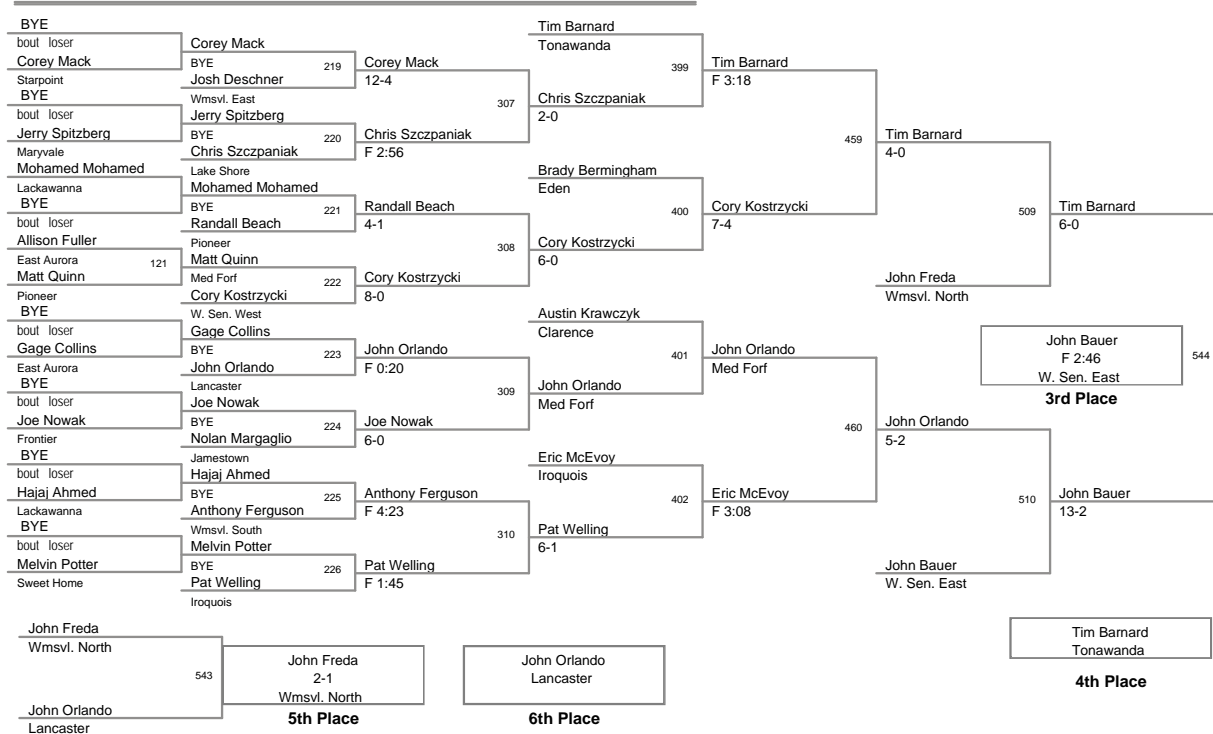

2012_ECIC_Championships
2012_ECIC_Champ_Division

126 Lbs