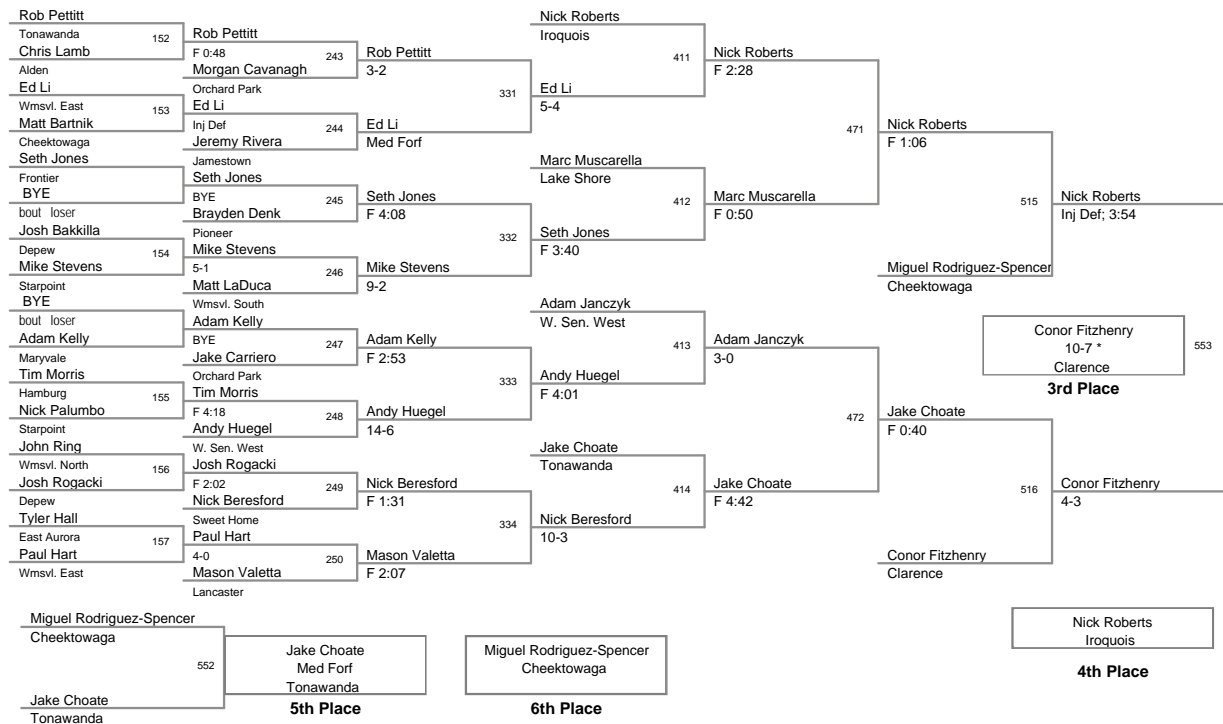

2012_ECIC_Championships
2012_ECIC_Champ_Division

145 Lbs