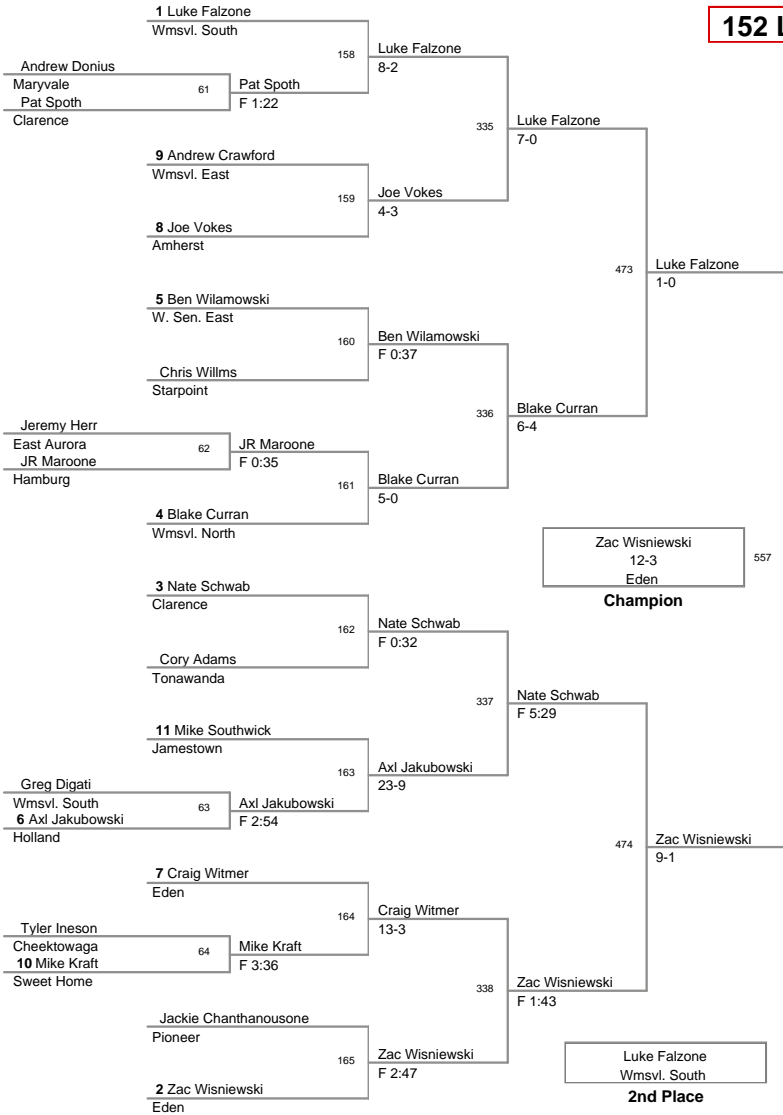

2012_ECIC_Championships
2012_ECIC_Champ_Division

152 Lbs