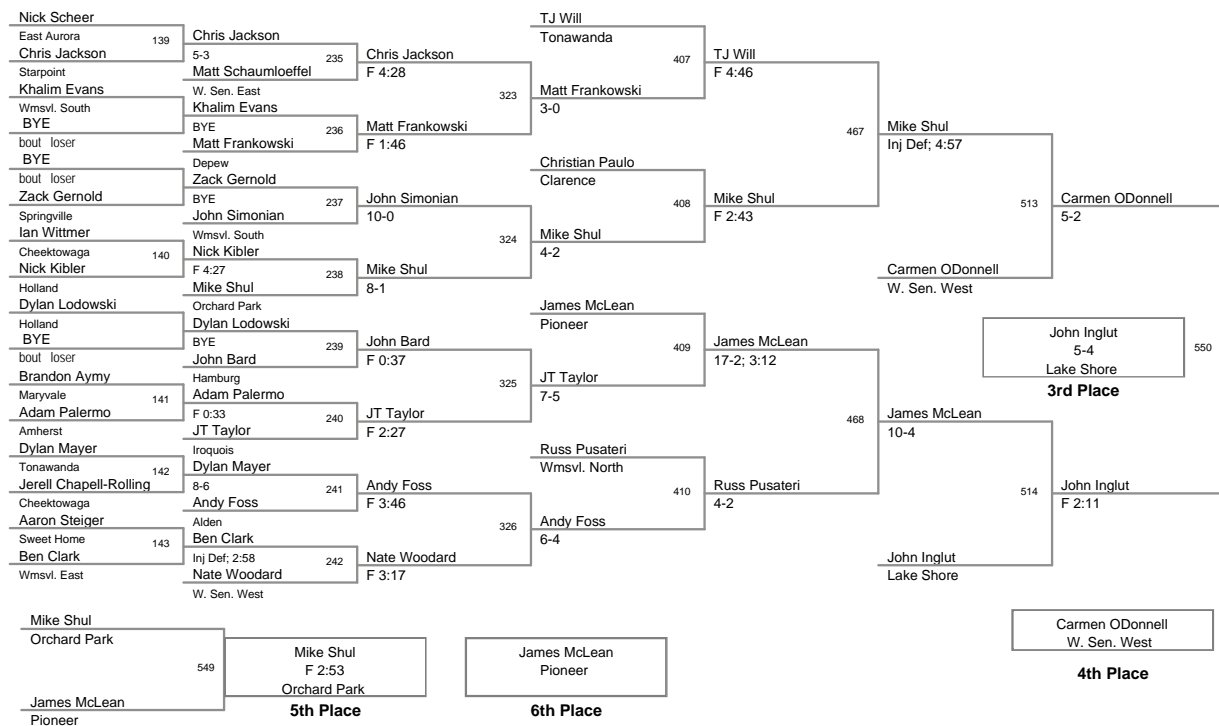

2012_ECIC_Championships
2012_ECIC_Champ_Division

138 Lbs