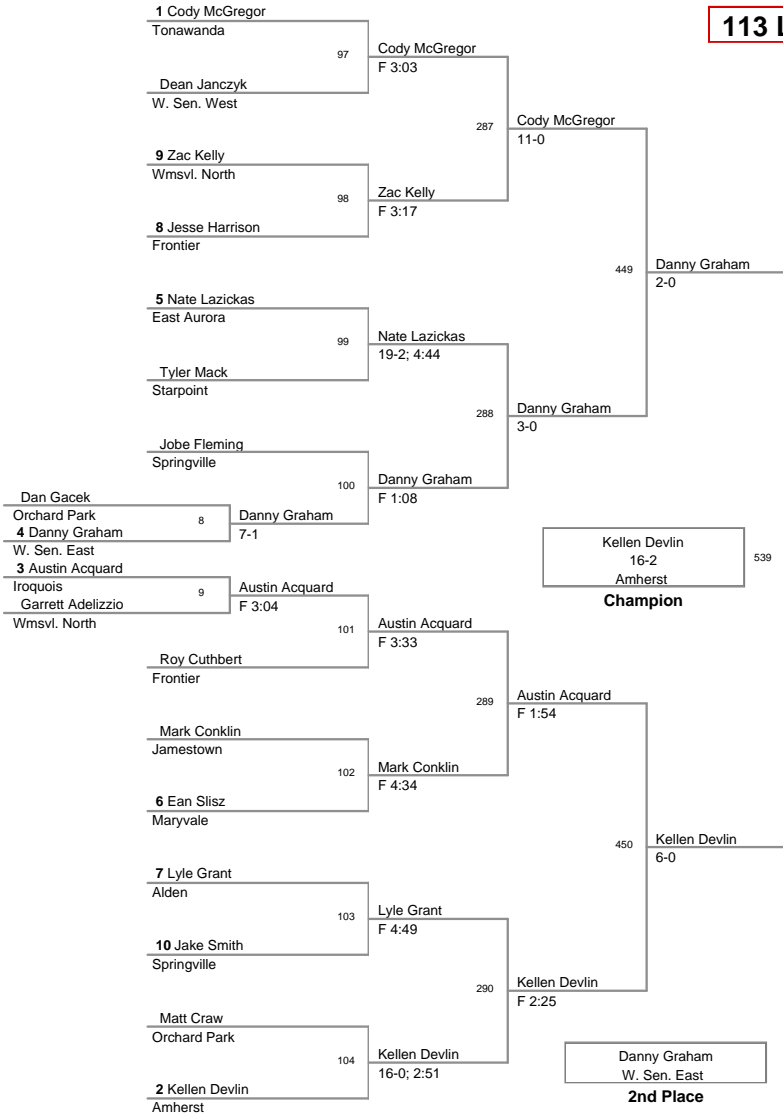

2012_ECIC_Championships
2012_ECIC_Champ_Division

113 Lbs