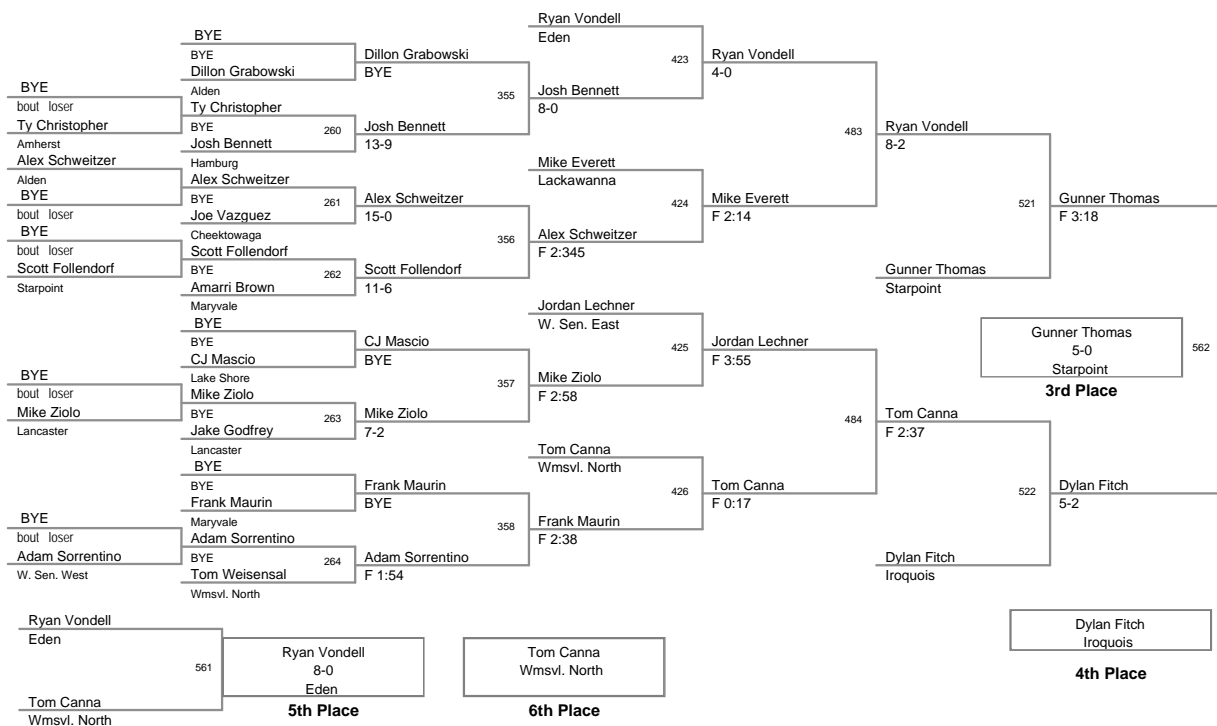

2012_ECIC_Championships
2012_ECIC_Champ_Division

170 Lbs