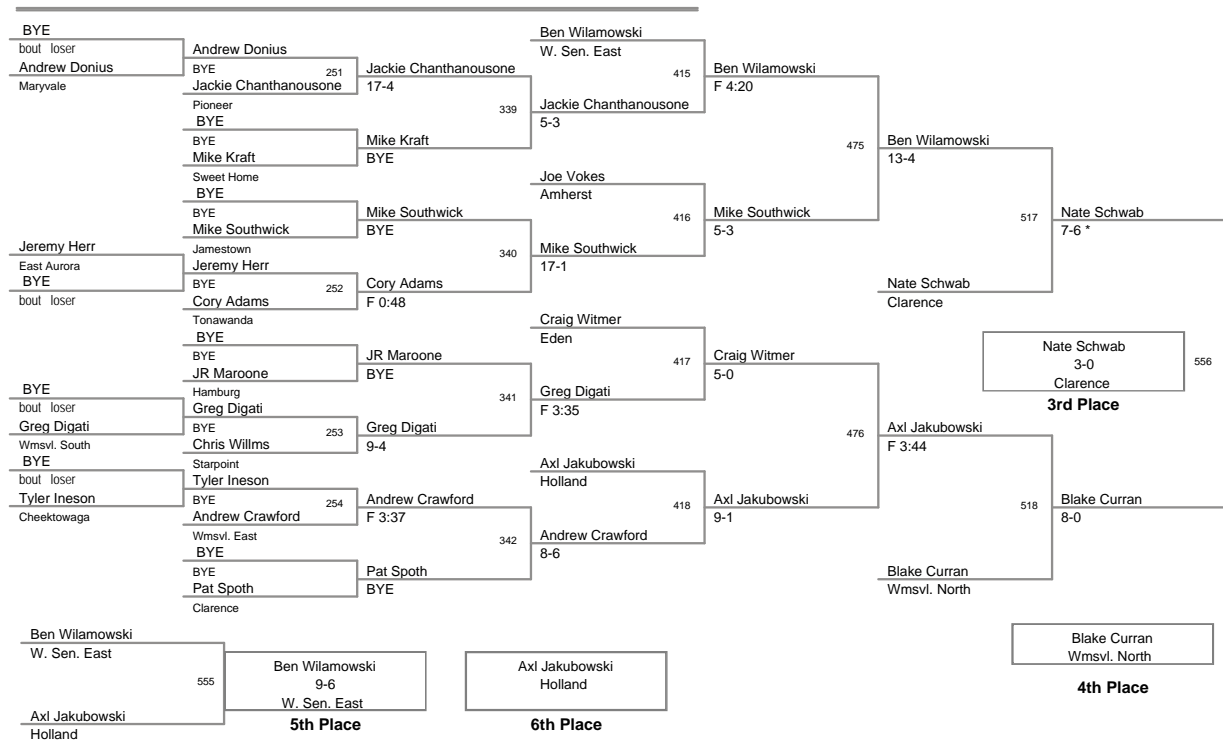

2012_ECIC_Championships
2012_ECIC_Champ_Division

152 Lbs