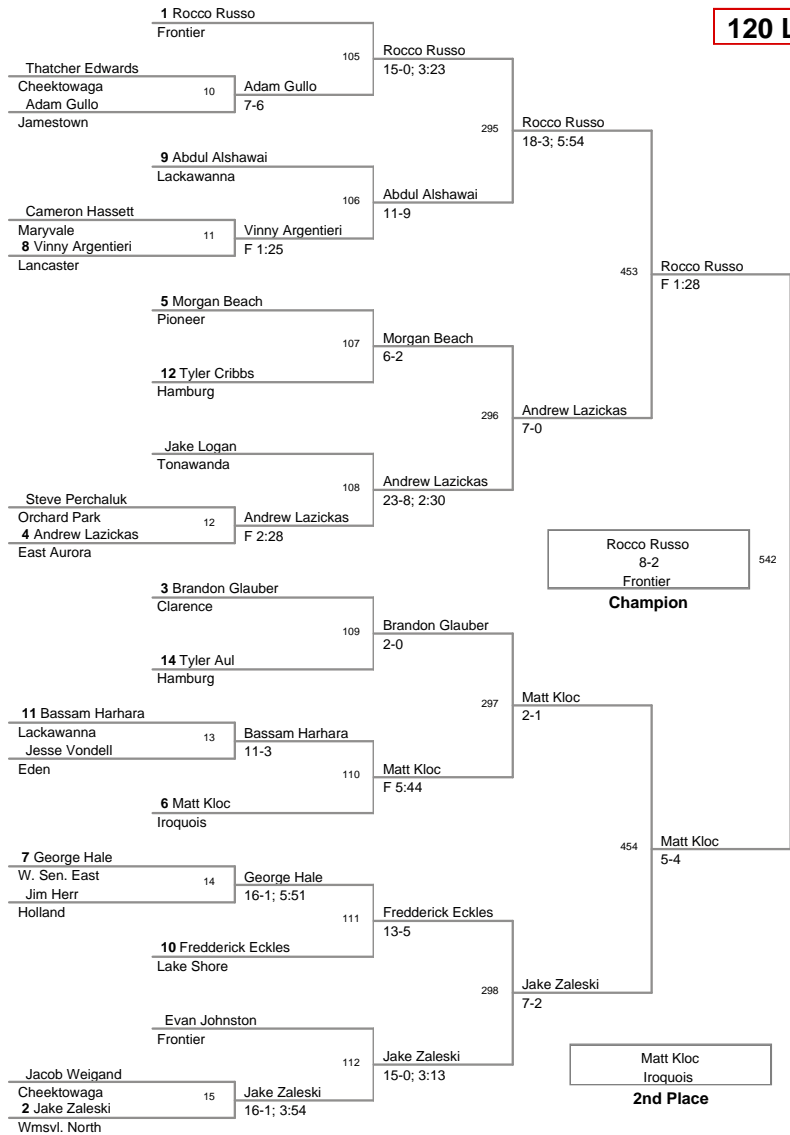

2012_ECIC_Championships
2012_ECIC_Champ_Division

120 Lbs