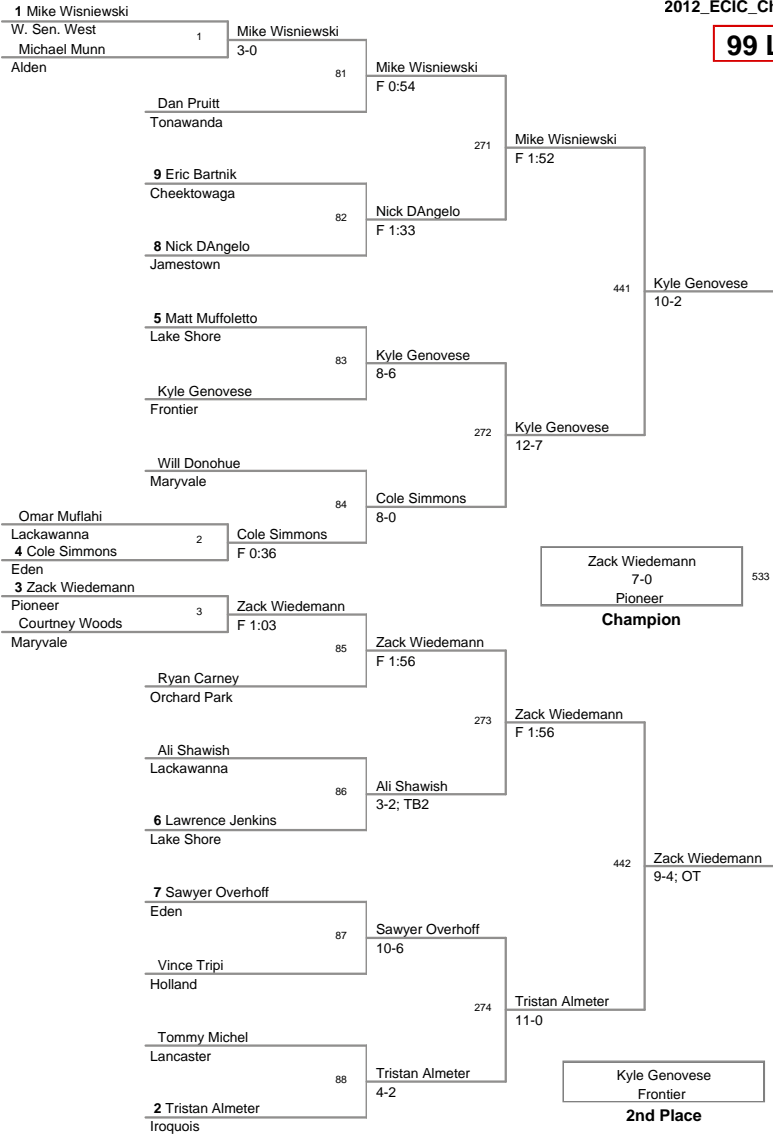

2012_ECIC_Championships
2012_ECIC_Champ_Division

99 Lbs