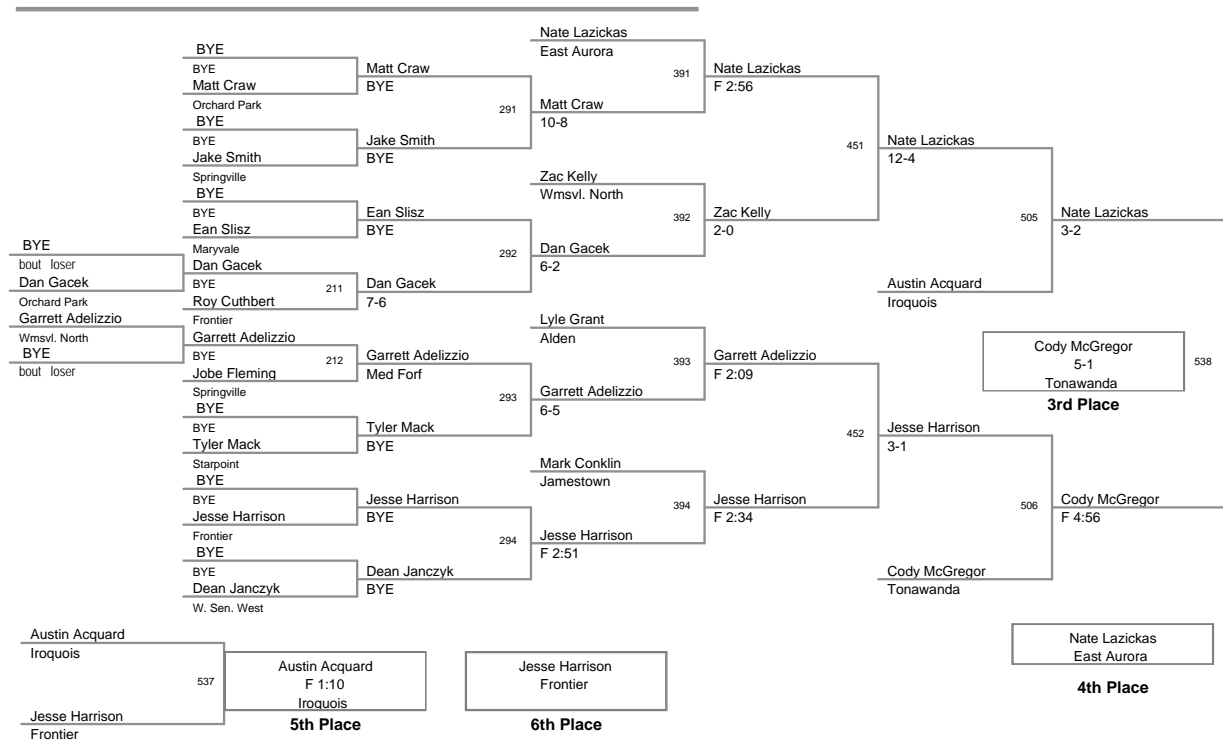

2012_ECIC_Championships
2012_ECIC_Champ_Division

113 Lbs