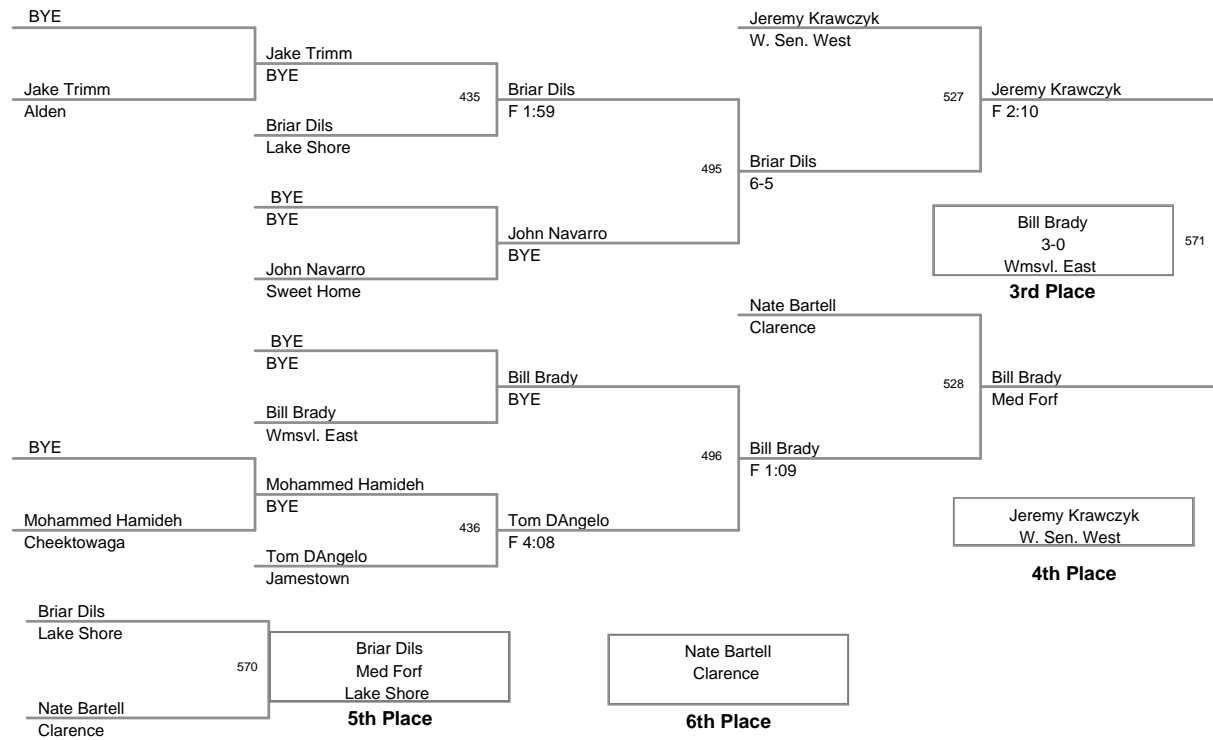

2012_ECIC_Championships
2012_ECIC_Champ Division

220 Lbs