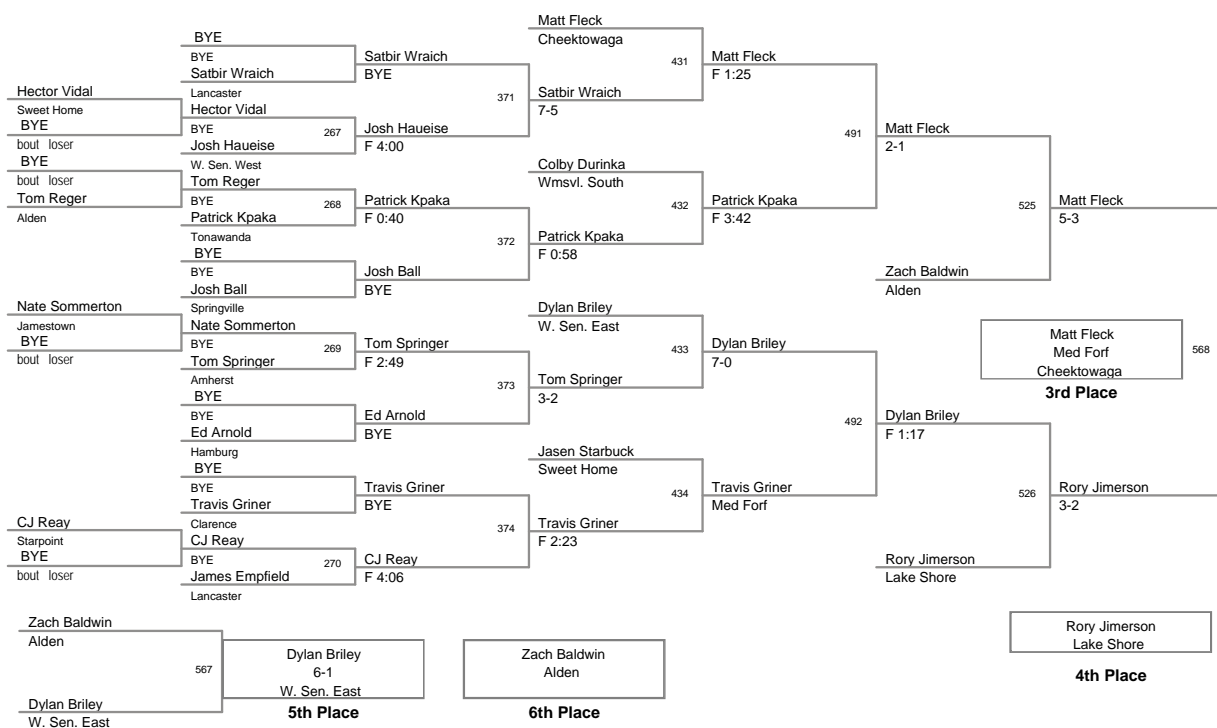

2012_ECIC_Championships
2012_ECIC_Champ_Division

195 Lbs