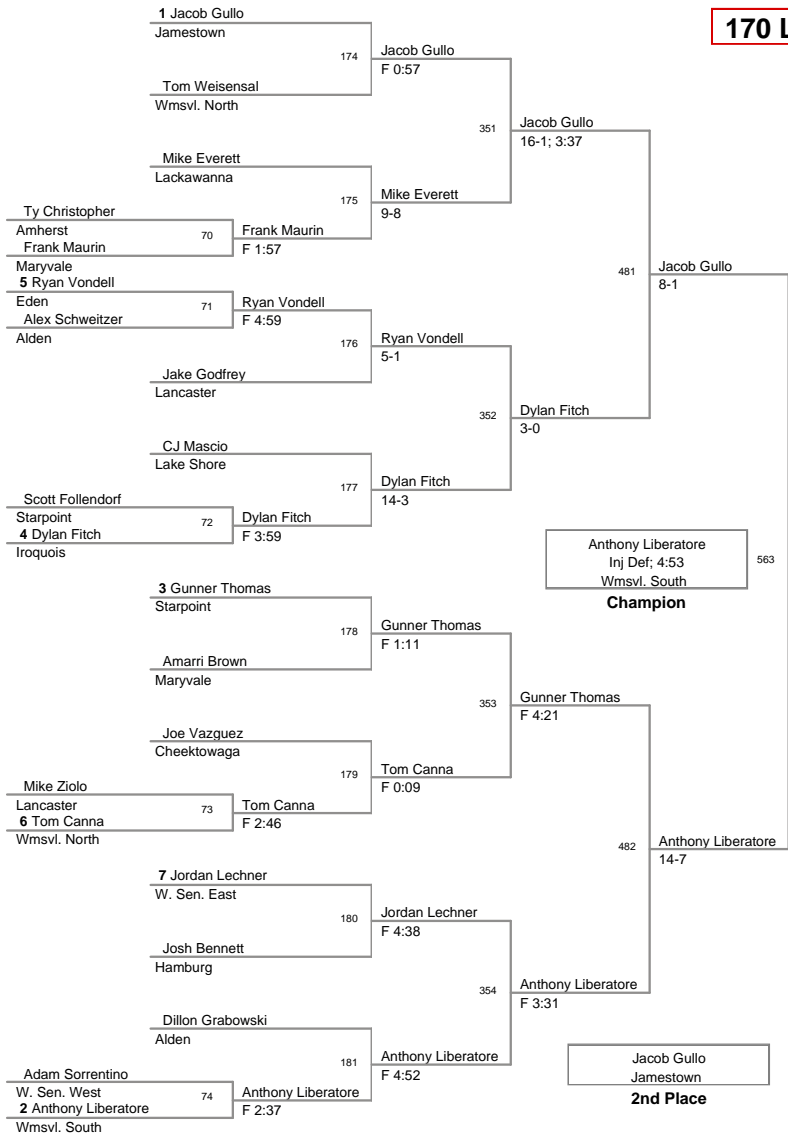

2012_ECIC_Championships
2012_ECIC_Champ_Division

170 Lbs