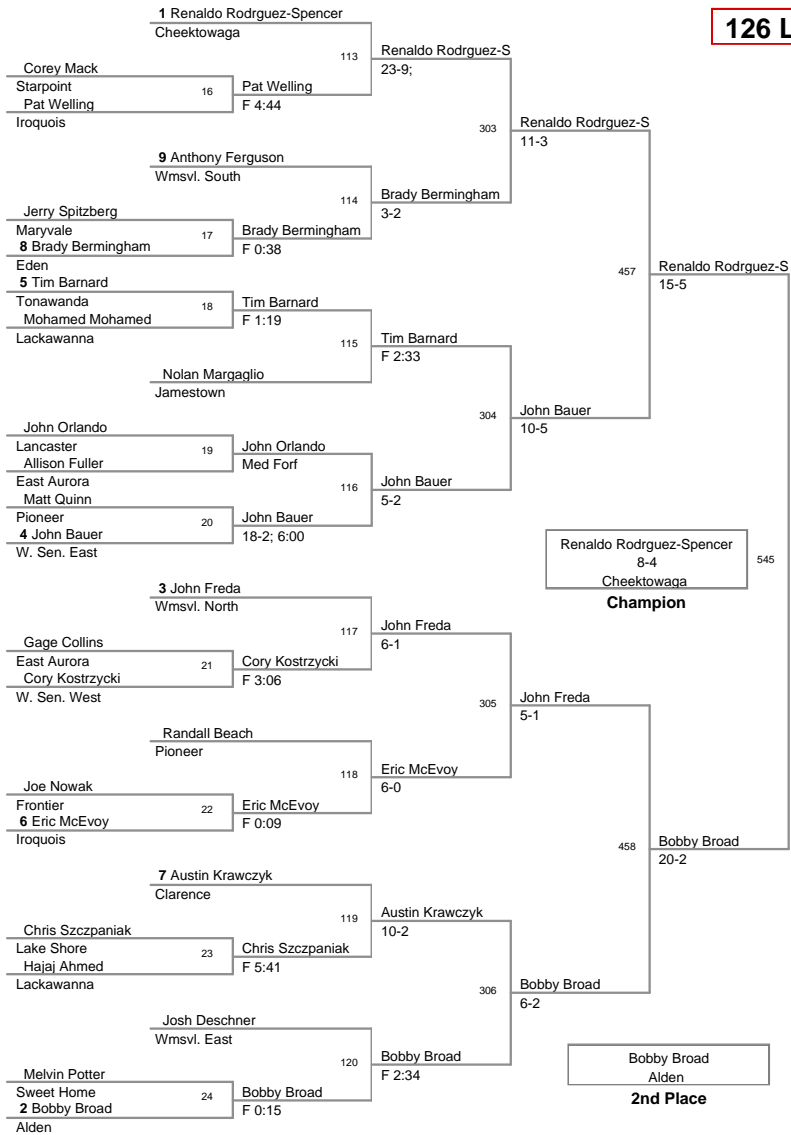

2012_ECIC_Championships
2012_ECIC_Champ_Division

126 Lbs