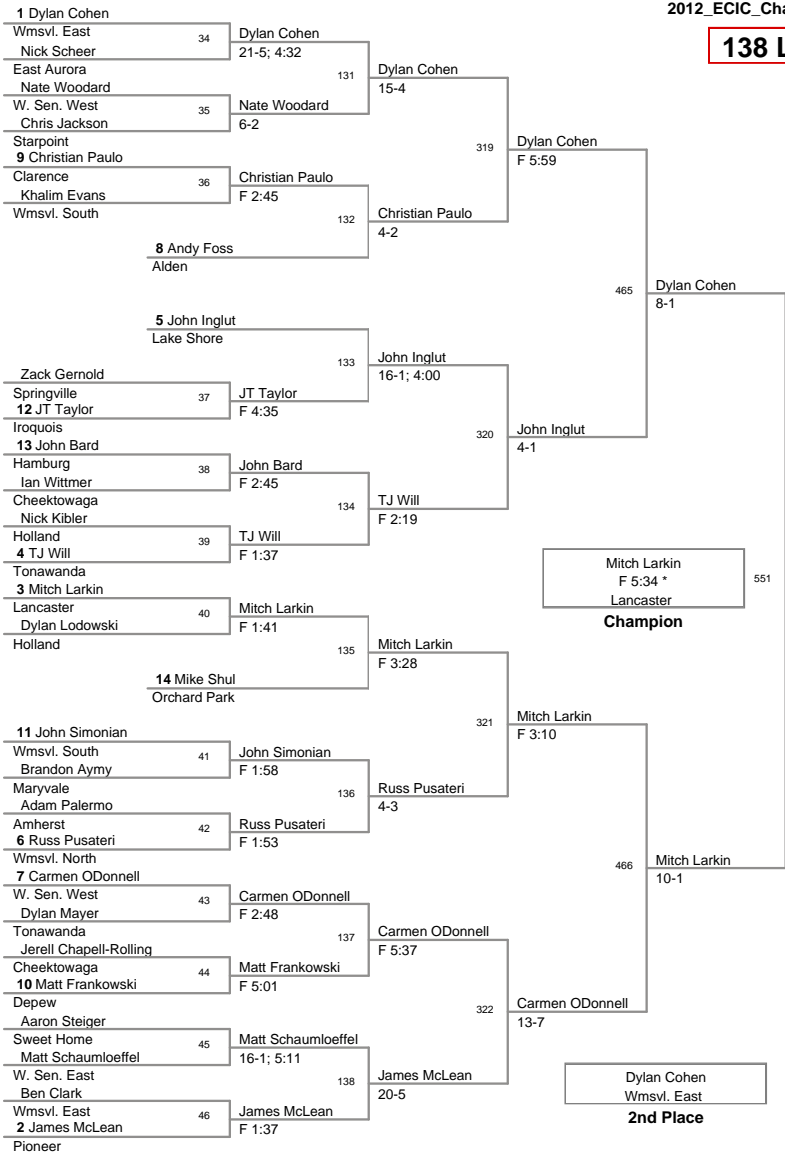

MOW: 138 - Mitch Larkin, Lancaster

Division: 2012_ECIC_Champ Division

Championship Finals

99 Lbs: Zack Wiedemann, Pioneer DEC Kyle Genovese, Frontier 7-0
 106 Lbs: Tyler Hartinger, Lancaster DEC Jared Price, Pioneer 4-2
 113 Lbs: Kellen Devlin, Amherst MAJOR Danny Graham, W. Sen. East 16-2
 120 Lbs: Rocco Russo, Frontier DEC Matt Kloc, Iroquois 8-2
 126 Lbs: Renaldo Rodriguez-Spencer, Cheektowaga DEC Bobby Broad, Alden 8-4
 132 Lbs: Tom Page, Eden DEC Eric Lewandowski, Lancaster 2-1
 138 Lbs: Mitch Larkin, Lancaster FALL Dylan Cohen, Wmsvl. East F 5:34 *
 145 Lbs: Jim Kloc, Iroquois MED Alex Smythe, Eden Med Forf
 152 Lbs: Zac Wisniewski, Eden MAJOR Luke Falzone, Wmsvl. South 12-3
 160 Lbs: Joe Catalano, Lake Shore DEFAULT Jake Wisniewski, Eden Inj Def; 0:19
 170 Lbs: Anthony Liberatore, Wmsvl. South DEFAULT Jacob Gullo, Jamestown Inj Def; 4:53
 182 Lbs: Tony Lock, Pioneer TF Jeff Lake, Alden 16-0; 6:00
 195 Lbs: Daquan Rodriguez, Orchard Park FALL Brendan Knoll, Hamburg F 0:11
 220 Lbs: Larry Wright, Lackawanna DEC Brandon Vernon, Iroquois 9-4
 285 Lbs: Luke Catalano, Lake Shore DEC Nate Ward, Clarence 3-1; OT

126 Lbs

2012_ECIC_Championships
2012_ECIC_Champ_Division

132 Lbs

2012_ECIC_Championships
2012_ECIC_Champ_Division

138 Lbs

2012_ECIC_Championships
2012_ECIC_Champ_Division

145 Lbs

2012_ECIC_Championships
2012_ECIC_Champ_Division