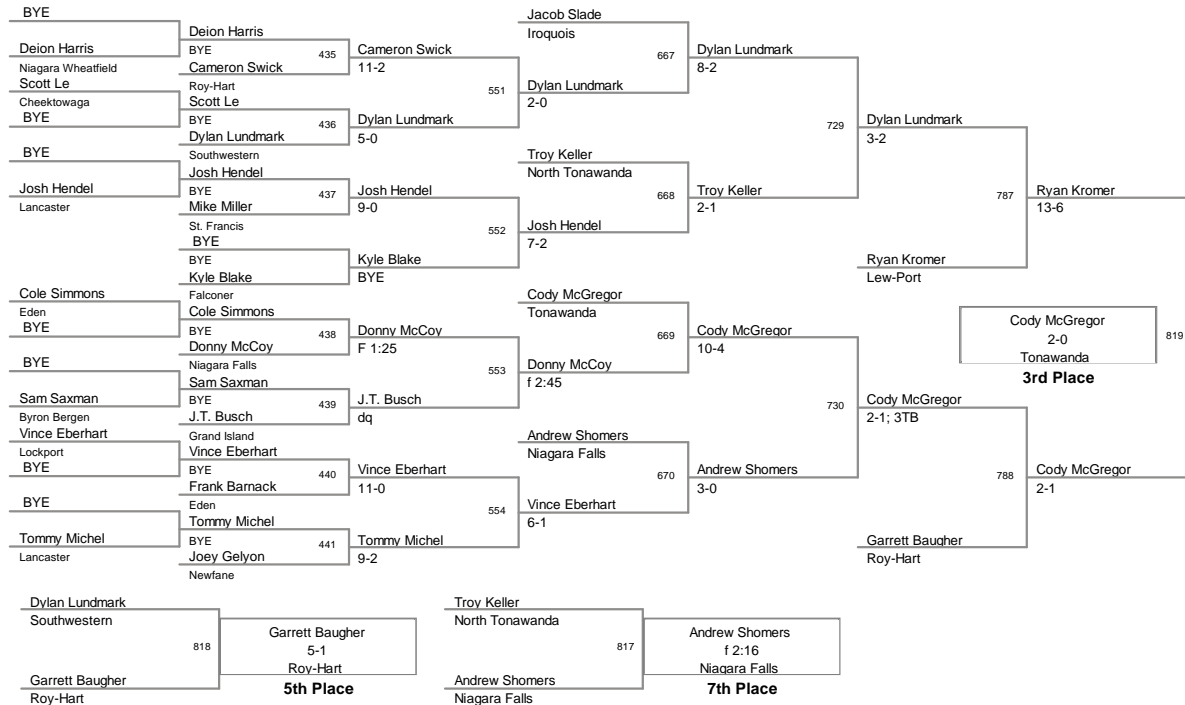

11 NFWOA Officials Tournam
2011 NFWOA Offi Division

96 Lbs

1 NFWOA Officials Tourna
2011 NFWOA Offi Division

103 Lbs

112 Lbs

112 Lbs

1 NFWOA Officials Tournament
2011 NFWOA Offi Division

119 Lbs