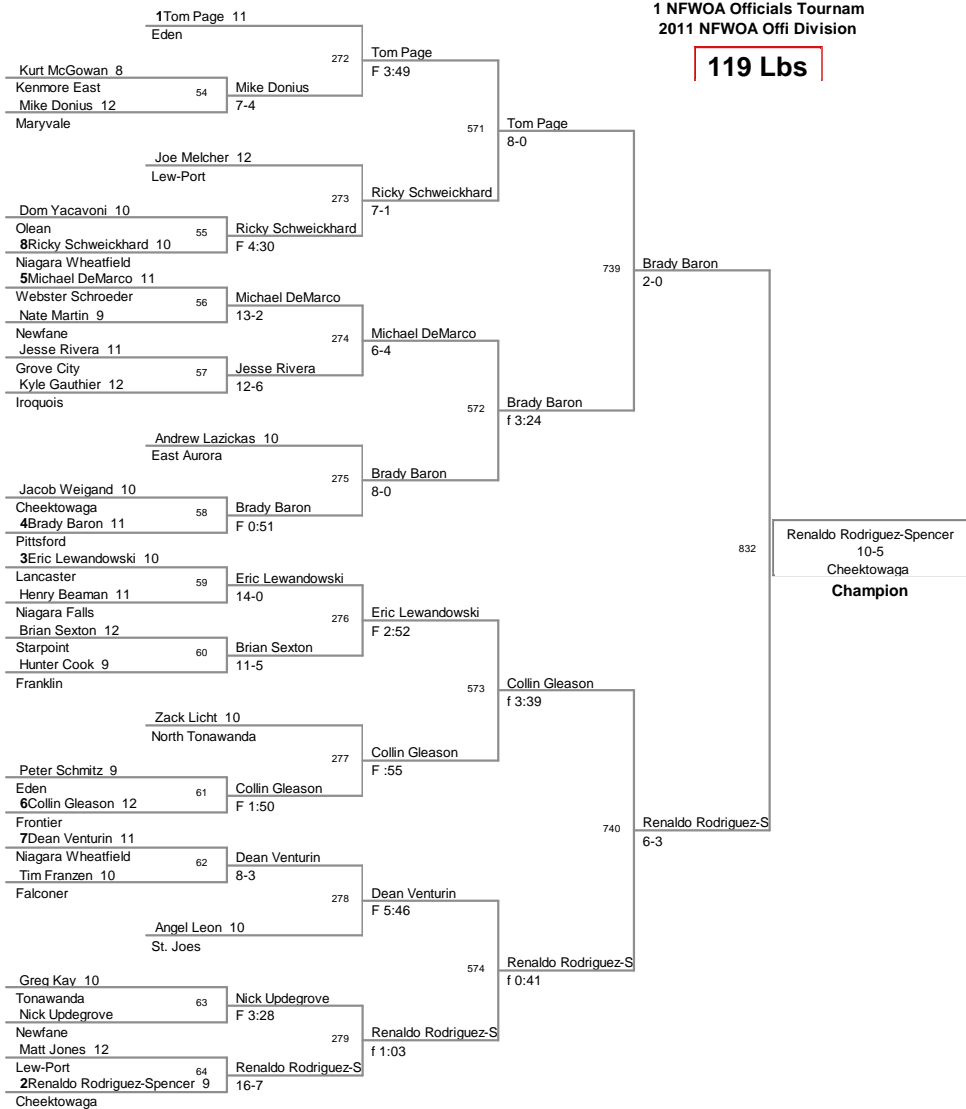

11 NFWOA Officials Tournam
2011 NFWOA Offi Division

96 Lbs

1 NFWOA Officials Tourna
2011 NFWOA Offi Division

103 Lbs

112 Lbs

112 Lbs

1 NFWOA Officials Tournament
2011 NFWOA Offi Division

119 Lbs