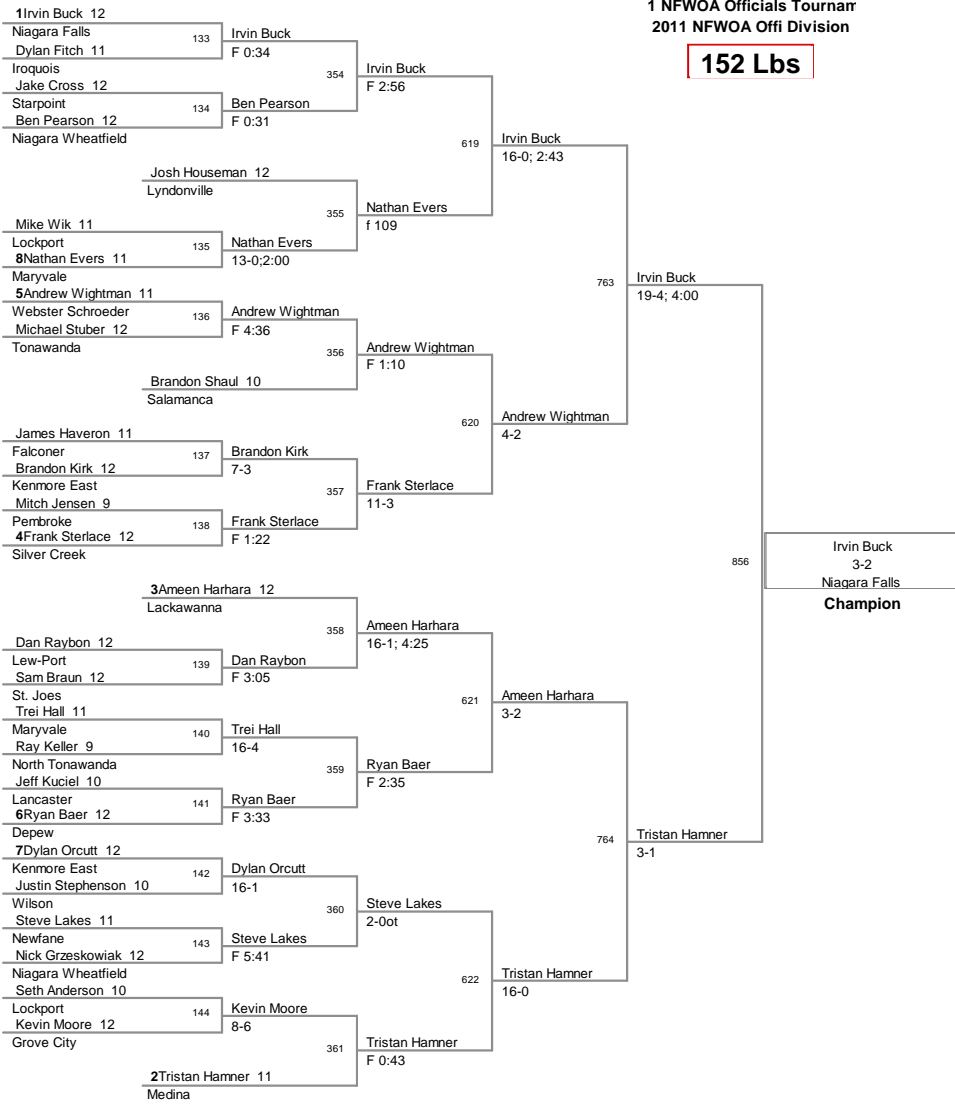

1 NFWO Officials Tournar
2011 NFWO Offi Division

152 Lbs