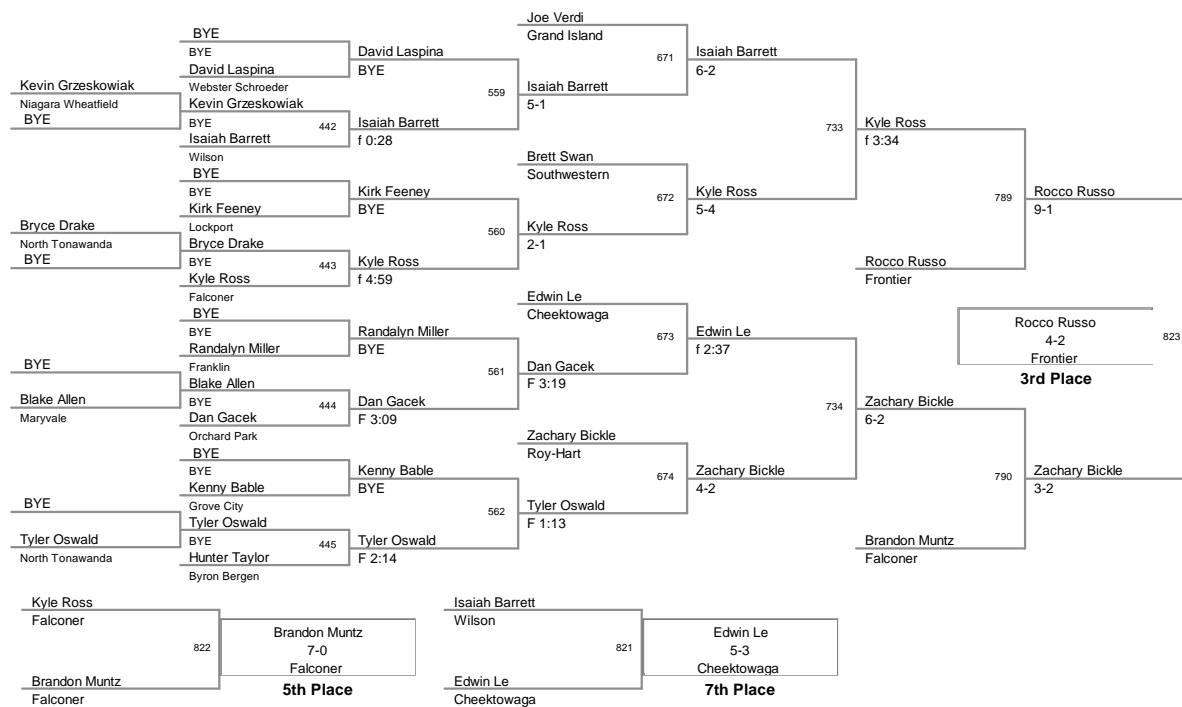

11 NFWOA Officials Tournam
2011 NFWOA Offi Division

96 Lbs

1 NFWOA Officials Tourna
2011 NFWOA Offi Division

103 Lbs

112 Lbs

112 Lbs

1 NFWOA Officials Tournament
2011 NFWOA Offi Division

119 Lbs