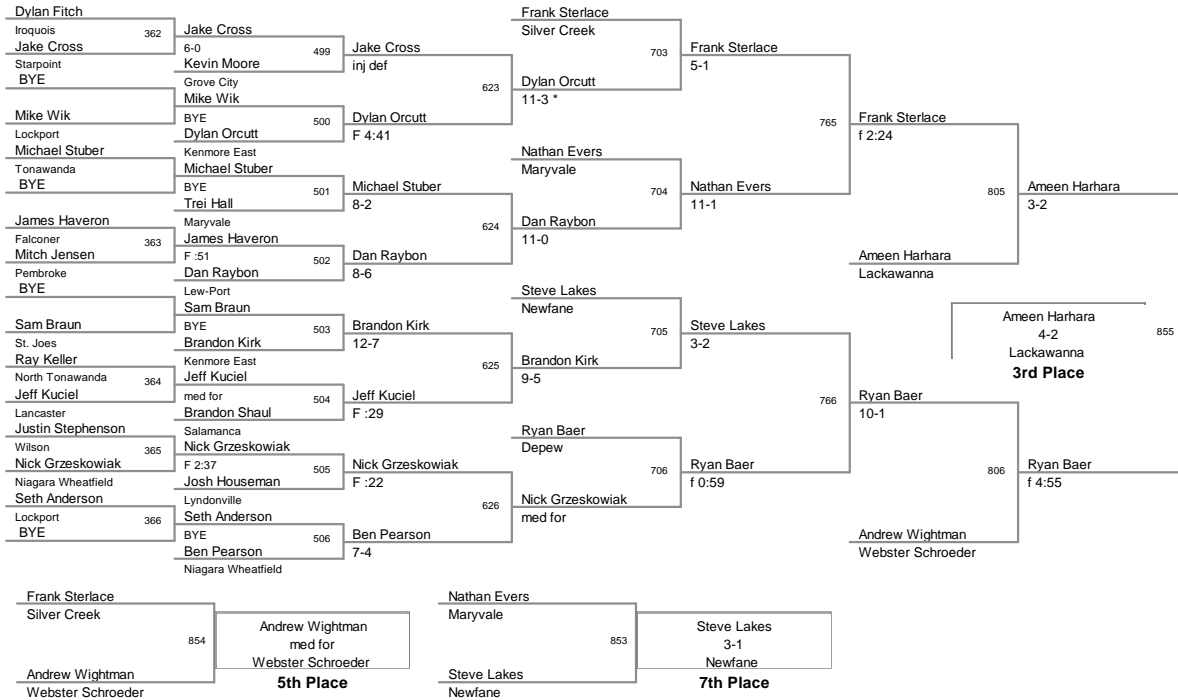

1 NFWO Officials Tournar
2011 NFWO Offi Division

152 Lbs