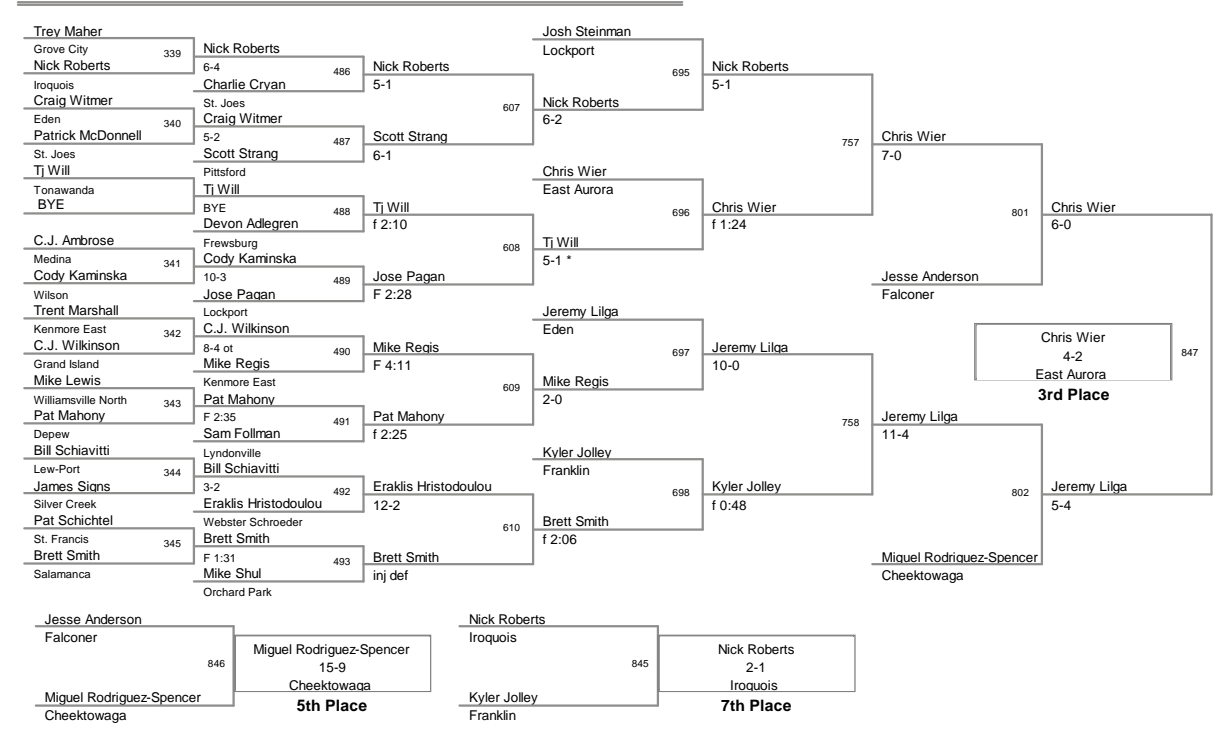

1 NFWOA Officials Tournament
2011 NFWOA Offi Division

140 Lbs