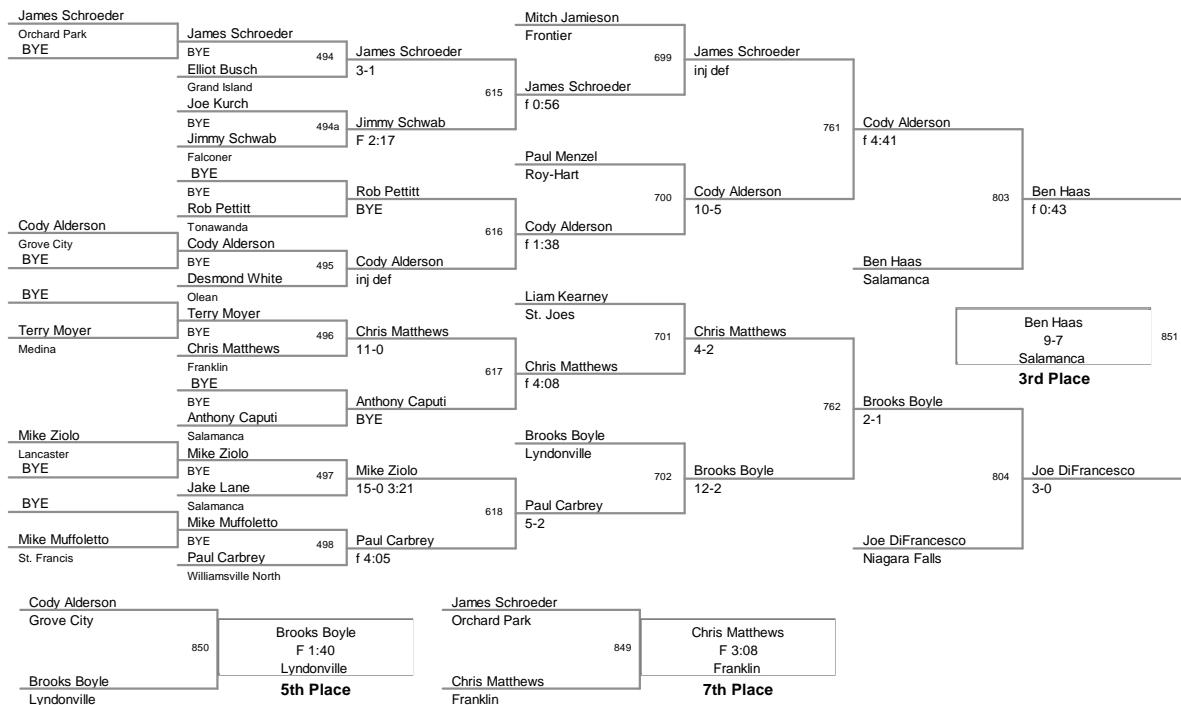

1 NFWOA Officials Tourнар
2011 NFWOA Offi Division

145 Lbs