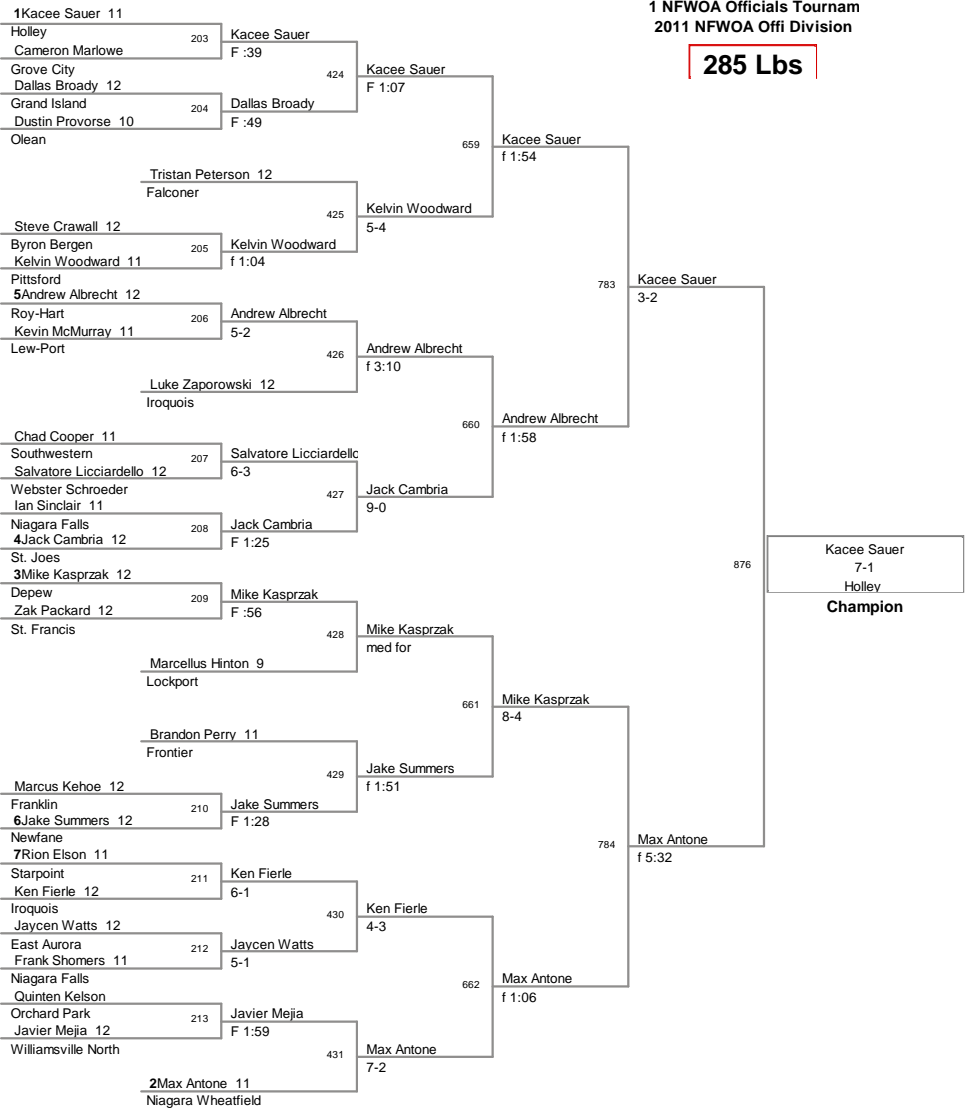

189 Lbs

1 NFWOA Officials Tournament
2011 NFWOA Offi Division

215 Lbs

1 NFWOA Officials Tournam
2011 NFWOA Offi Division

285 Lbs

**2011 NFWOA Officials
Tournament**

**Top Team Scores (All
Scorers)**

Plc	Points	Team	CH	CONS	
1	152	Pittsford	-	-	
2	146.5	Niagara Falls	-	-	Jeff Bloom Aggregate Pin Award
3	140.5	Niagara Wheatfield	-	-	Mike Pitz (Will North) 112 lbs.
4	135.5	Iroquois	-	-	6 pins in 10:07
5	134	Lew-Port	-	-	
6	125	Cheektowaga	-	-	Tom Broad Outstanding Achievement Award
7	124	Roy-Hart	-	-	Victor Schul (Starpoint) 130 lbs.
8	100.5	Eden	-	-	
9	97	Webster Schroeder	-	-	Ilio DiPaolo Outstanding Wrestler Award
10	92	Grove City	-	-	Jim Kloc (Iroquois) 145 lbs.
11	91	Lockport	-	-	
12	90.5	Warsaw	-	-	
13	85.5	St. Joes	-	-	
14	83.5	Lancaster	-	-	
15	79	East Aurora	-	-	
16	78	Franklin	-	-	
16	78	Williamsville North	-	-	
18	73	Olean	-	-	
18	73	Starpoint	-	-	
20	72.5	Lackawanna	-	-	
21	71.5	Newfane	-	-	
22	68	Lyndonville	-	-	
23	67	Medina	-	-	
24	66	Southwestern	-	-	
25	65.5	Holley	-	-	
26	65	North Tonawanda	-	-	
27	63.5	Frontier	-	-	
28	63	Frewsburg	-	-	
29	60	Falconer	-	-	
30	55.5	Tonawanda	-	-	
31	55	Grand Island	-	-	
32	52.5	Williamsville East	-	-	
33	51	Depew	-	-	
34	48.5	Byron Bergen	-	-	
34	48.5	Kenmore East	-	-	
36	44.5	Wilson	-	-	
37	40.5	Salamanca	-	-	
38	35	Orchard Park	-	-	
39	25	Maryvale	-	-	
40	15	Silver Creek	-	-	
41	9.5	Oakfield	-	-	
42	8	Pembroke	-	-	
43	6	St. Francis	-	-	