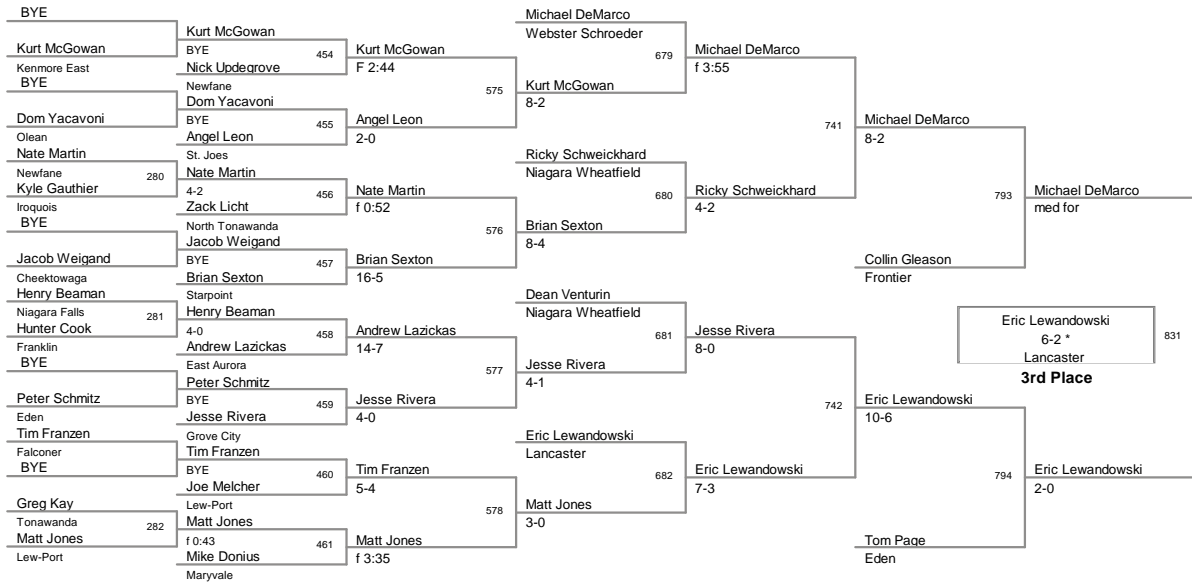

11 NFWOA Officials Tournam
2011 NFWOA Offi Division

96 Lbs

1 NFWOA Officials Tourna
2011 NFWOA Offi Division

103 Lbs

112 Lbs

112 Lbs

1 NFWOA Officials Tournament
2011 NFWOA Offi Division

119 Lbs