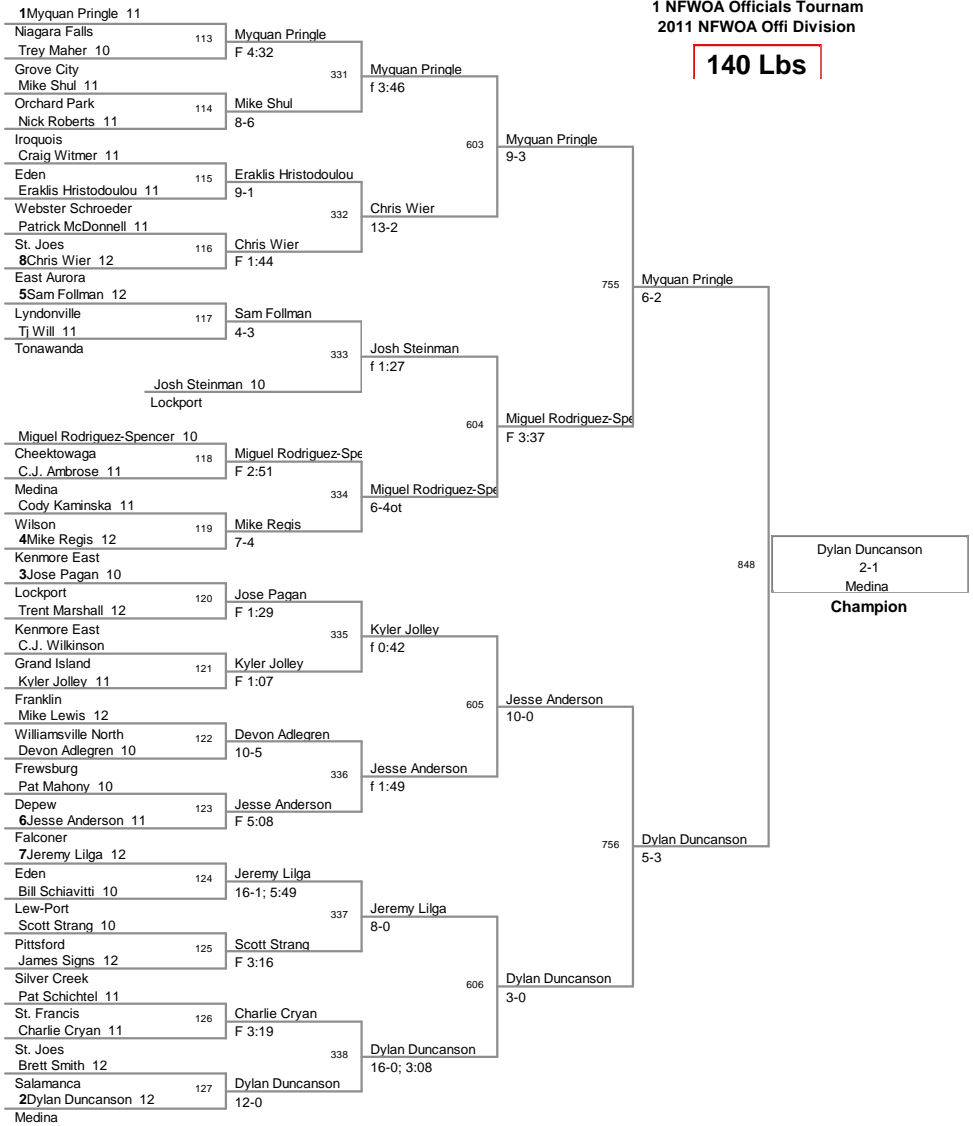

125 Lbs

130 Lbs

130 Lbs

135 Lbs

135 Lbs

1 NFWOA Officials Tournament
2011 NFWOA Offi Division

140 Lbs

1 NFWOA Officials Tourнар
2011 NFWOA Offi Division