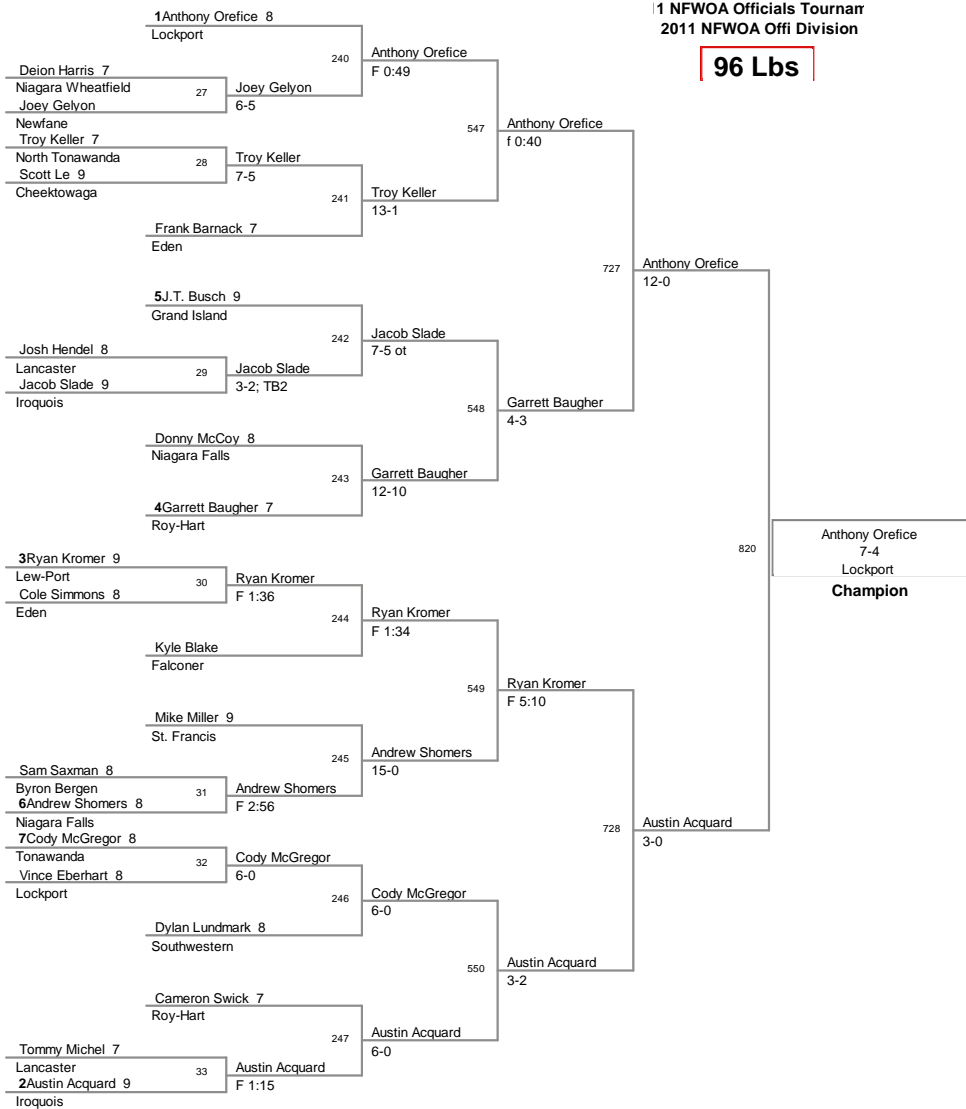

11 NFWOA Officials Tournam
2011 NFWOA Offi Division

96 Lbs

1 NFWOA Officials Tourna
2011 NFWOA Offi Division

103 Lbs

112 Lbs

112 Lbs

1 NFWOA Officials Tournament
2011 NFWOA Offi Division

119 Lbs