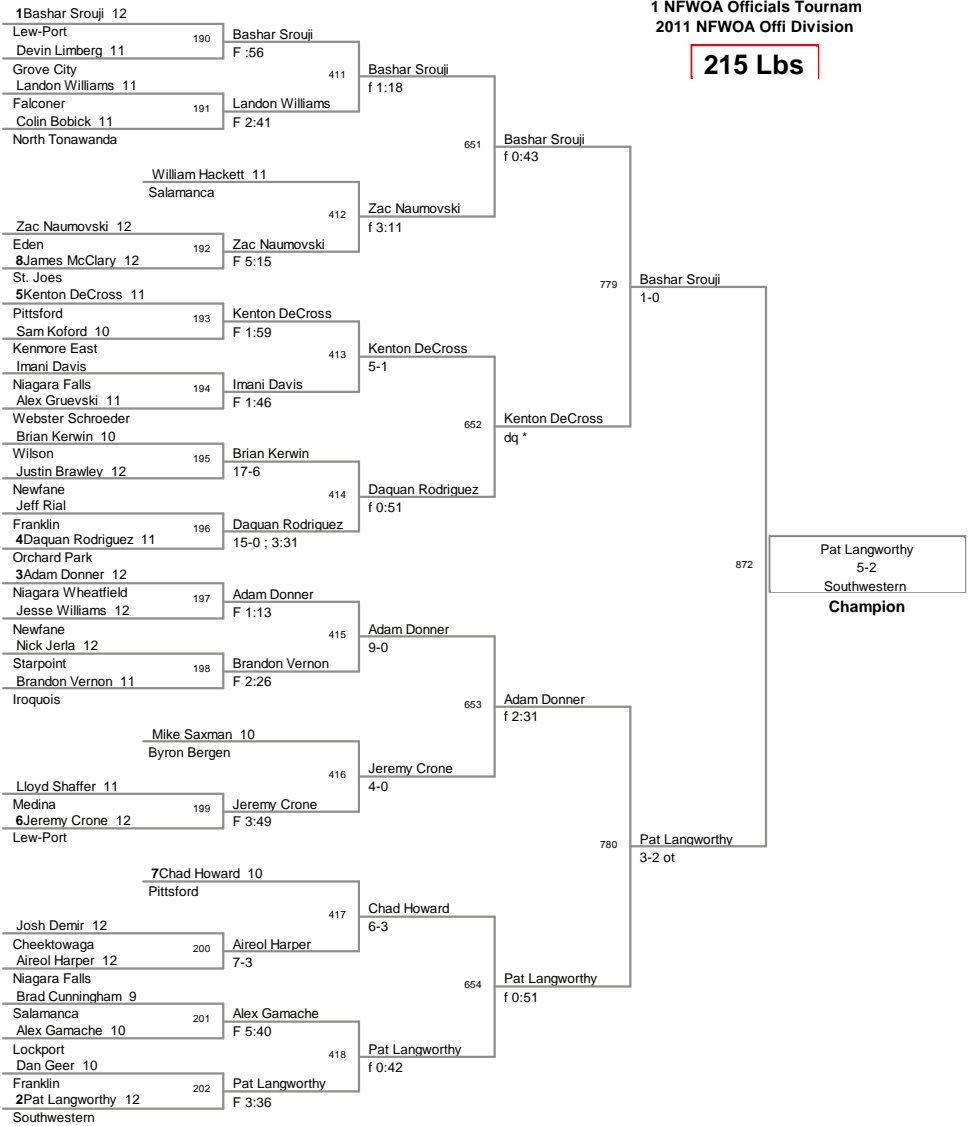

189 Lbs

1 NFWOA Officials Tournament
2011 NFWOA Offi Division

215 Lbs

1 NFWOA Officials Tournam
2011 NFWOA Offi Division

285 Lbs

**2011 NFWOA Officials
Tournament**

**Top Team Scores (All
Scorers)**

Plc	Points	Team	CH	CONS	
1	152	Pittsford	-	-	
2	146.5	Niagara Falls	-	-	Jeff Bloom Aggregate Pin Award
3	140.5	Niagara Wheatfield	-	-	Mike Pitz (Will North) 112 lbs.
4	135.5	Iroquois	-	-	6 pins in 10:07
5	134	Lew-Port	-	-	
6	125	Cheektowaga	-	-	Tom Broad Outstanding Achievement Award
7	124	Roy-Hart	-	-	Victor Schul (Starpoint) 130 lbs.
8	100.5	Eden	-	-	
9	97	Webster Schroeder	-	-	Ilio DiPaolo Outstanding Wrestler Award
10	92	Grove City	-	-	Jim Kloc (Iroquois) 145 lbs.
11	91	Lockport	-	-	
12	90.5	Warsaw	-	-	
13	85.5	St. Joes	-	-	
14	83.5	Lancaster	-	-	
15	79	East Aurora	-	-	
16	78	Franklin	-	-	
16	78	Williamsville North	-	-	
18	73	Olean	-	-	
18	73	Starpoint	-	-	
20	72.5	Lackawanna	-	-	
21	71.5	Newfane	-	-	
22	68	Lyndonville	-	-	
23	67	Medina	-	-	
24	66	Southwestern	-	-	
25	65.5	Holley	-	-	
26	65	North Tonawanda	-	-	
27	63.5	Frontier	-	-	
28	63	Frewsburg	-	-	
29	60	Falconer	-	-	
30	55.5	Tonawanda	-	-	
31	55	Grand Island	-	-	
32	52.5	Williamsville East	-	-	
33	51	Depew	-	-	
34	48.5	Byron Bergen	-	-	
34	48.5	Kenmore East	-	-	
36	44.5	Wilson	-	-	
37	40.5	Salamanca	-	-	
38	35	Orchard Park	-	-	
39	25	Maryvale	-	-	
40	15	Silver Creek	-	-	
41	9.5	Oakfield	-	-	
42	8	Pembroke	-	-	
43	6	St. Francis	-	-	