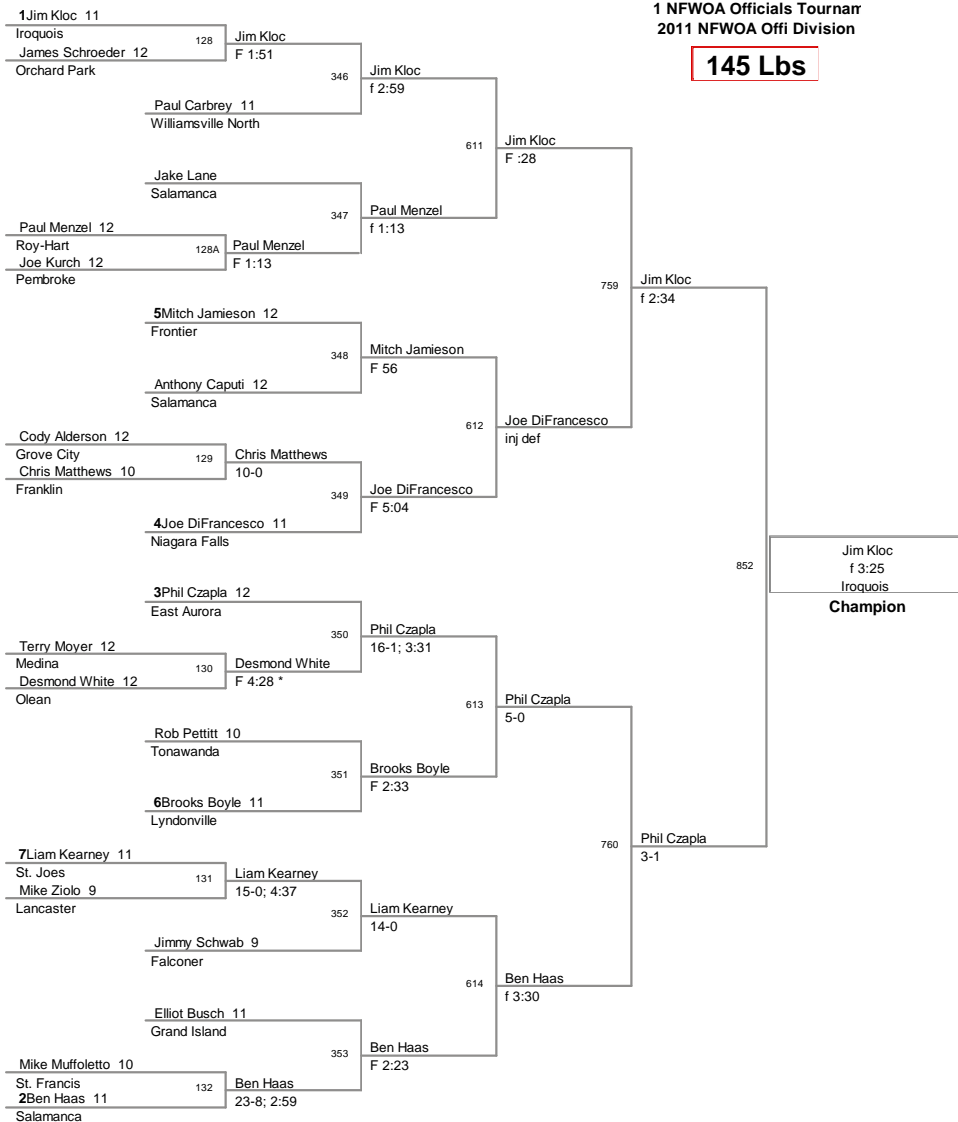

1 NFWOA Officials Tourнар
2011 NFWOA Offi Division

145 Lbs