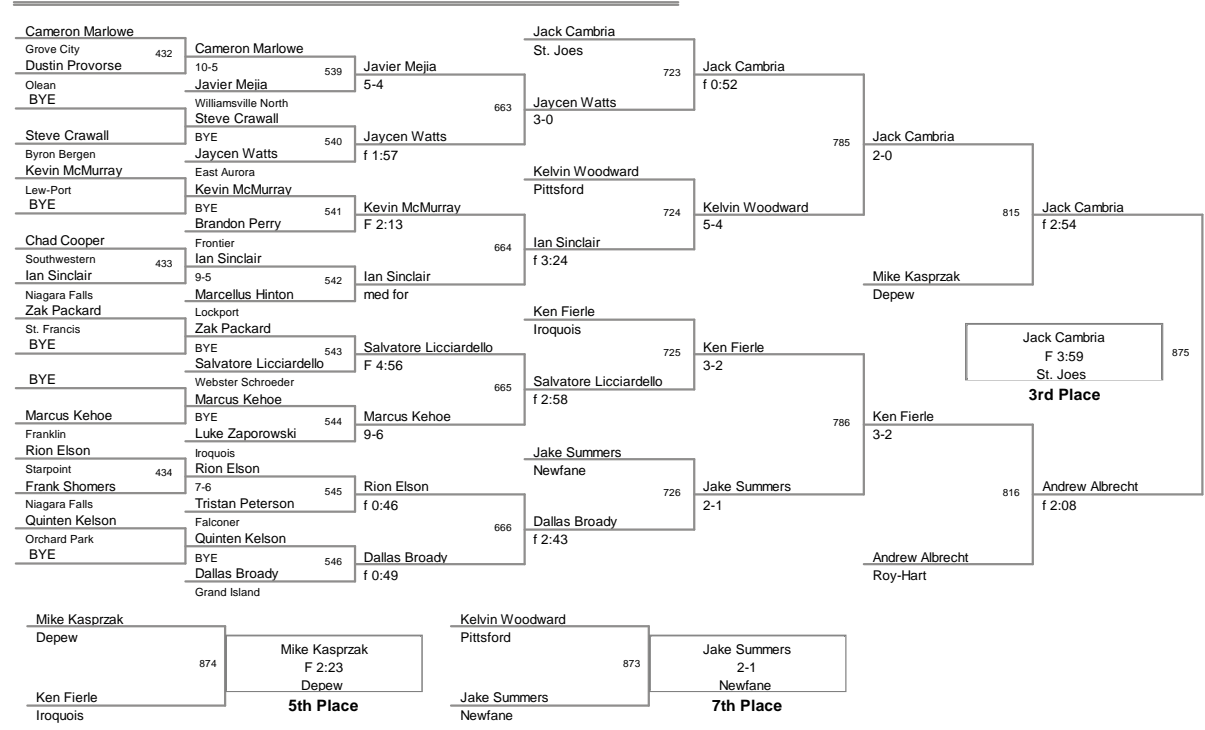

189 Lbs

1 NFWOA Officials Tournament
2011 NFWOA Offi Division

215 Lbs

1 NFWOA Officials Tournam
2011 NFWOA Offi Division

285 Lbs

**2011 NFWOA Officials
Tournament**

**Top Team Scores (All
Scorers)**

Plc	Points	Team	CH	CONS	
1	152	Pittsford	-	-	
2	146.5	Niagara Falls	-	-	Jeff Bloom Aggregate Pin Award
3	140.5	Niagara Wheatfield	-	-	Mike Pitz (Will North) 112 lbs.
4	135.5	Iroquois	-	-	6 pins in 10:07
5	134	Lew-Port	-	-	
6	125	Cheektowaga	-	-	Tom Broad Outstanding Achievement Award
7	124	Roy-Hart	-	-	Victor Schul (Starpoint) 130 lbs.
8	100.5	Eden	-	-	
9	97	Webster Schroeder	-	-	Ilio DiPaolo Outstanding Wrestler Award
10	92	Grove City	-	-	Jim Kloc (Iroquois) 145 lbs.
11	91	Lockport	-	-	
12	90.5	Warsaw	-	-	
13	85.5	St. Joes	-	-	
14	83.5	Lancaster	-	-	
15	79	East Aurora	-	-	
16	78	Franklin	-	-	
16	78	Williamsville North	-	-	
18	73	Olean	-	-	
18	73	Starpoint	-	-	
20	72.5	Lackawanna	-	-	
21	71.5	Newfane	-	-	
22	68	Lyndonville	-	-	
23	67	Medina	-	-	
24	66	Southwestern	-	-	
25	65.5	Holley	-	-	
26	65	North Tonawanda	-	-	
27	63.5	Frontier	-	-	
28	63	Frewsburg	-	-	
29	60	Falconer	-	-	
30	55.5	Tonawanda	-	-	
31	55	Grand Island	-	-	
32	52.5	Williamsville East	-	-	
33	51	Depew	-	-	
34	48.5	Byron Bergen	-	-	
34	48.5	Kenmore East	-	-	
36	44.5	Wilson	-	-	
37	40.5	Salamanca	-	-	
38	35	Orchard Park	-	-	
39	25	Maryvale	-	-	
40	15	Silver Creek	-	-	
41	9.5	Oakfield	-	-	
42	8	Pembroke	-	-	
43	6	St. Francis	-	-	