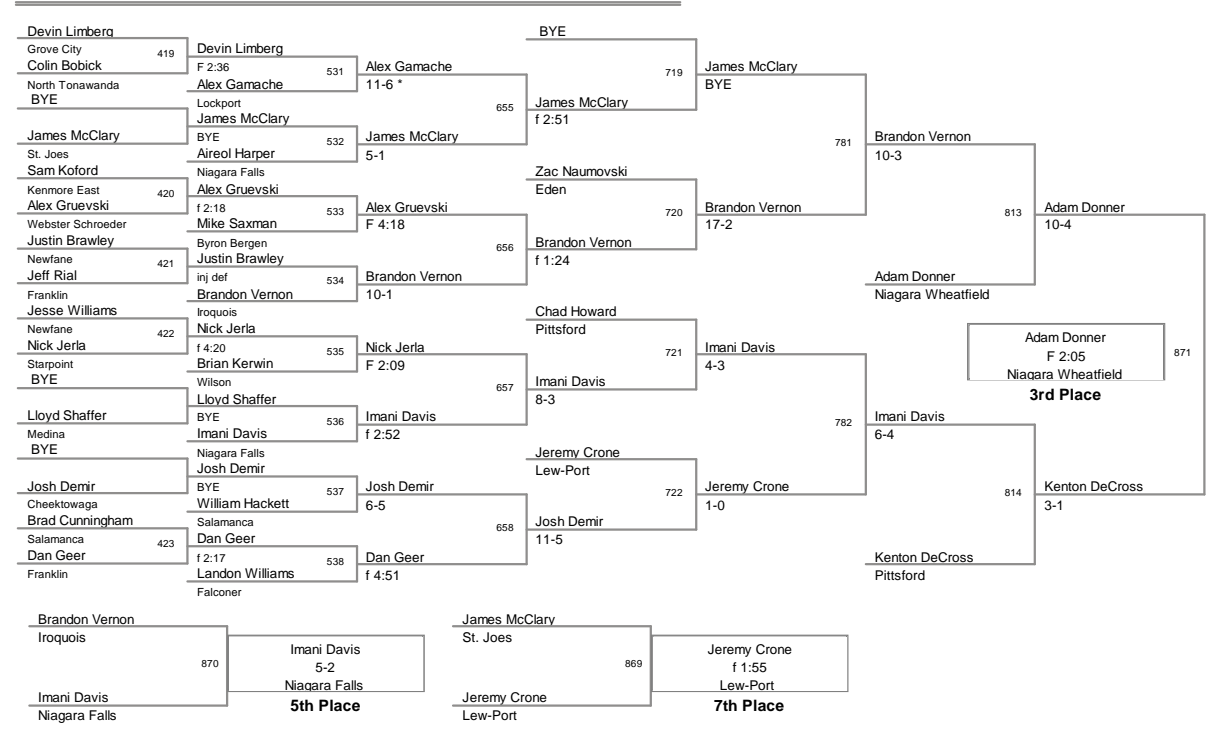

189 Lbs

1 NFWOA Officials Tournament
2011 NFWOA Offi Division

215 Lbs

1 NFWOA Officials Tournam
2011 NFWOA Offi Division

285 Lbs

**2011 NFWOA Officials
Tournament**

**Top Team Scores (All
Scorers)**

Plc	Points	Team	CH	CONS	
1	152	Pittsford	-	-	
2	146.5	Niagara Falls	-	-	Jeff Bloom Aggregate Pin Award
3	140.5	Niagara Wheatfield	-	-	Mike Pitz (Will North) 112 lbs.
4	135.5	Iroquois	-	-	6 pins in 10:07
5	134	Lew-Port	-	-	
6	125	Cheektowaga	-	-	Tom Broad Outstanding Achievement Award
7	124	Roy-Hart	-	-	Victor Schul (Starpoint) 130 lbs.
8	100.5	Eden	-	-	
9	97	Webster Schroeder	-	-	Ilio DiPaolo Outstanding Wrestler Award
10	92	Grove City	-	-	Jim Kloc (Iroquois) 145 lbs.
11	91	Lockport	-	-	
12	90.5	Warsaw	-	-	
13	85.5	St. Joes	-	-	
14	83.5	Lancaster	-	-	
15	79	East Aurora	-	-	
16	78	Franklin	-	-	
16	78	Williamsville North	-	-	
18	73	Olean	-	-	
18	73	Starpoint	-	-	
20	72.5	Lackawanna	-	-	
21	71.5	Newfane	-	-	
22	68	Lyndonville	-	-	
23	67	Medina	-	-	
24	66	Southwestern	-	-	
25	65.5	Holley	-	-	
26	65	North Tonawanda	-	-	
27	63.5	Frontier	-	-	
28	63	Frewsburg	-	-	
29	60	Falconer	-	-	
30	55.5	Tonawanda	-	-	
31	55	Grand Island	-	-	
32	52.5	Williamsville East	-	-	
33	51	Depew	-	-	
34	48.5	Byron Bergen	-	-	
34	48.5	Kenmore East	-	-	
36	44.5	Wilson	-	-	
37	40.5	Salamanca	-	-	
38	35	Orchard Park	-	-	
39	25	Maryvale	-	-	
40	15	Silver Creek	-	-	
41	9.5	Oakfield	-	-	
42	8	Pembroke	-	-	
43	6	St. Francis	-	-	