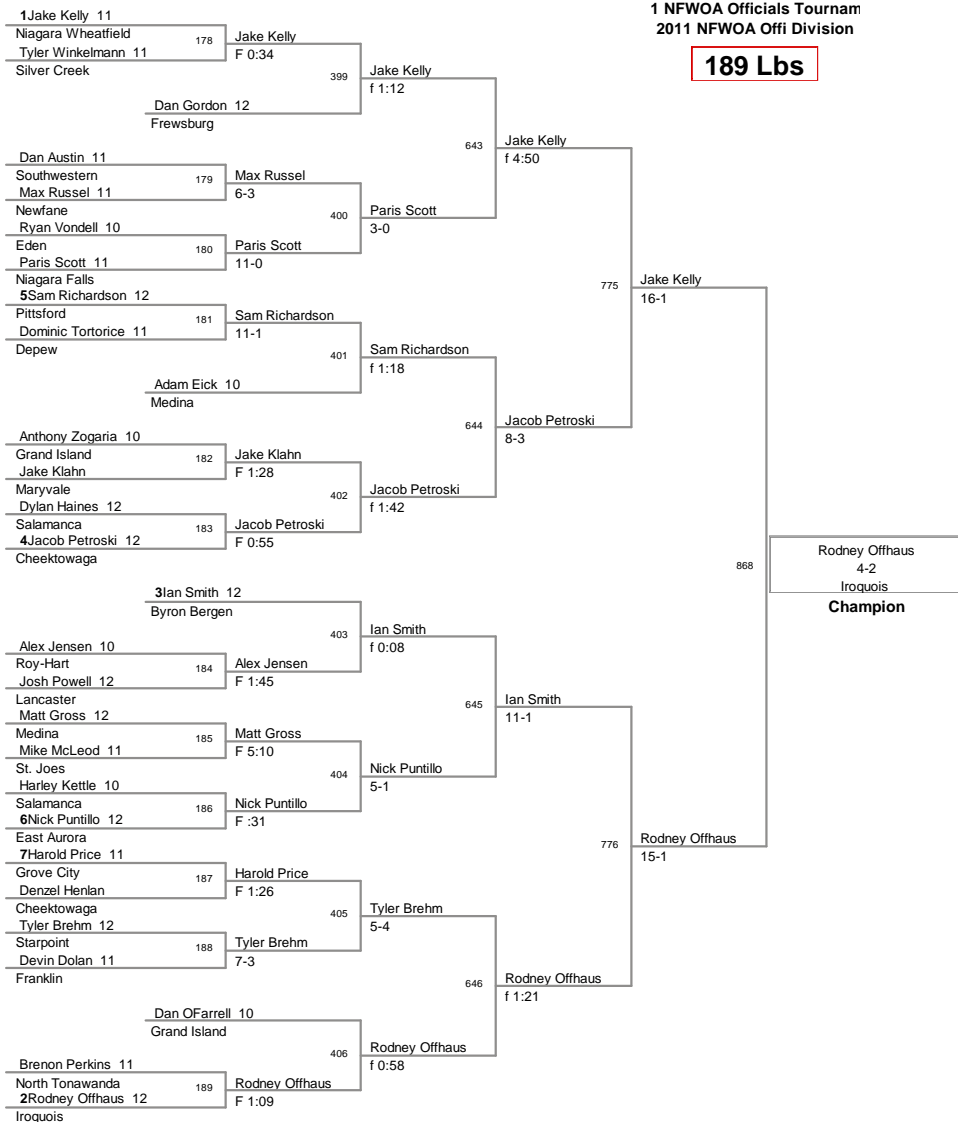

1 NFOWA Officials Tournament
2011 NFOWA Offi Division

189 Lbs