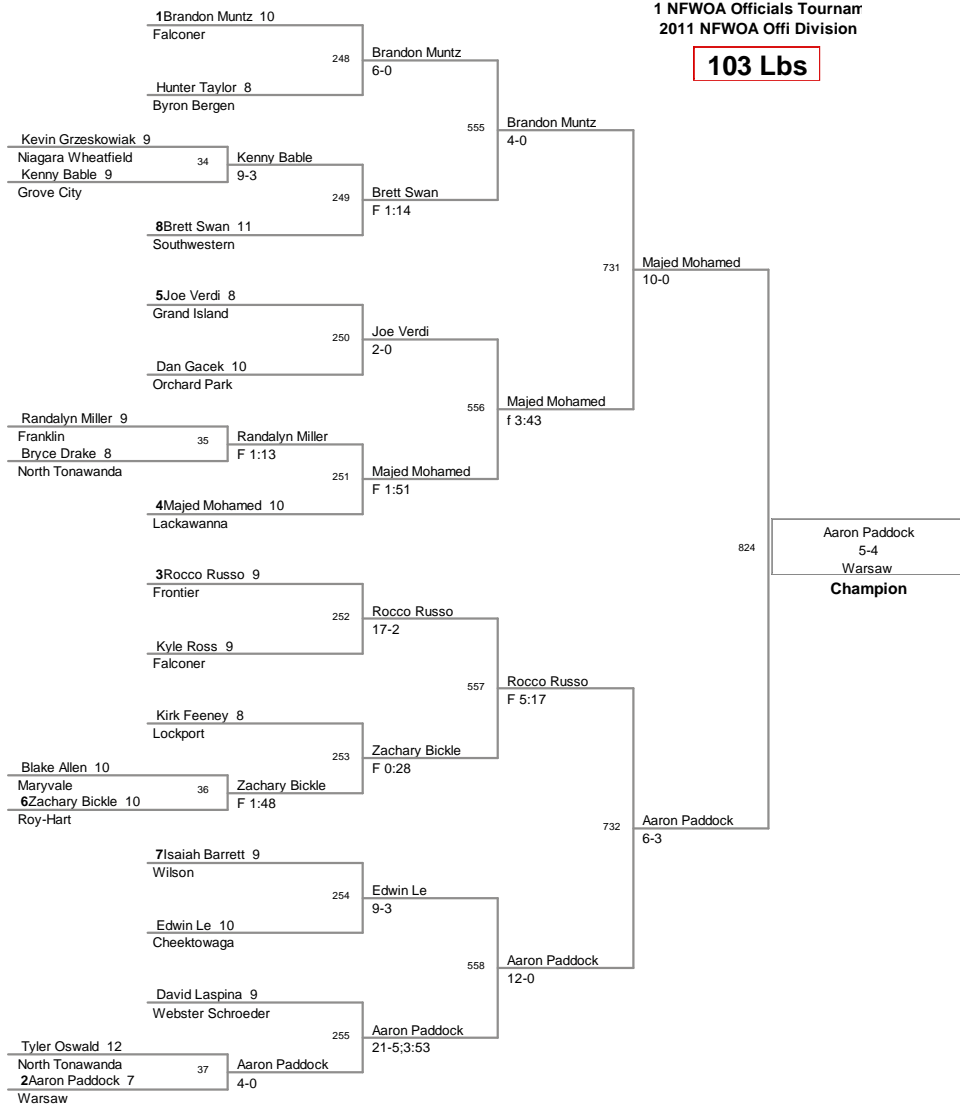

11 NFWOA Officials Tournam
2011 NFWOA Offi Division

96 Lbs

1 NFWOA Officials Tourna
2011 NFWOA Offi Division

103 Lbs

112 Lbs

112 Lbs

1 NFWOA Officials Tournament
2011 NFWOA Offi Division

119 Lbs