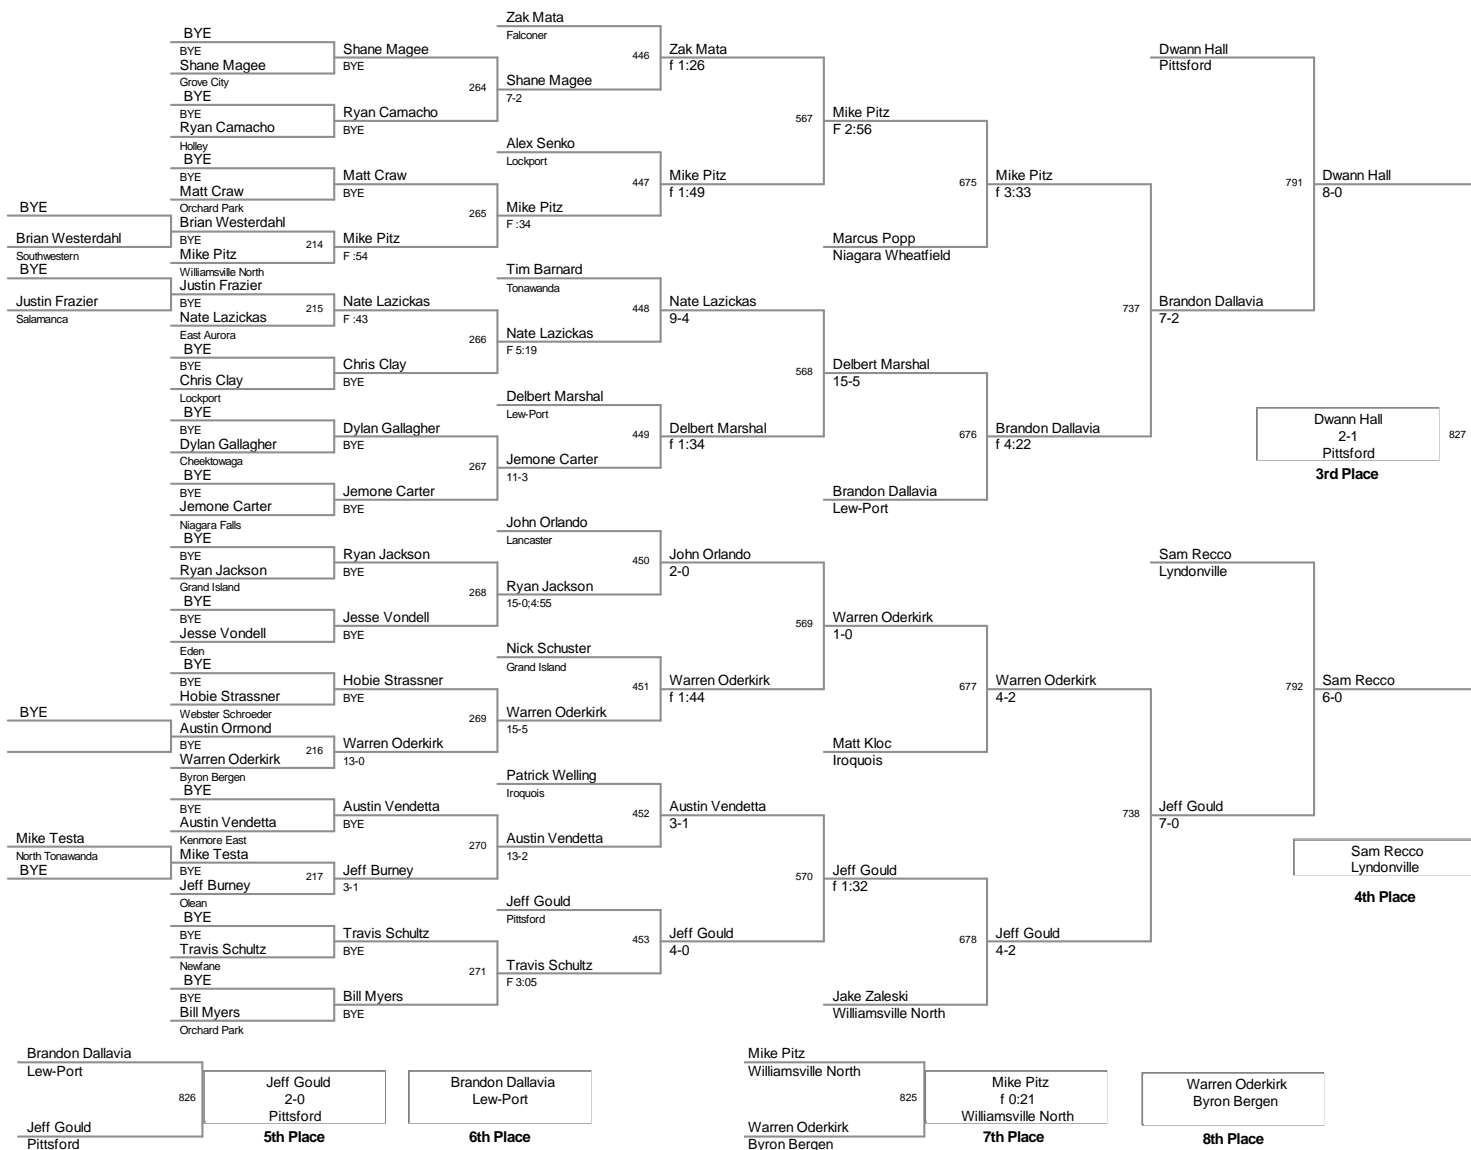

11 NFWOA Officials Tournam
2011 NFWOA Offi Division

96 Lbs

1 NFWOA Officials Tourna
2011 NFWOA Offi Division

103 Lbs

112 Lbs

112 Lbs

1 NFWOA Officials Tournament
2011 NFWOA Offi Division

119 Lbs