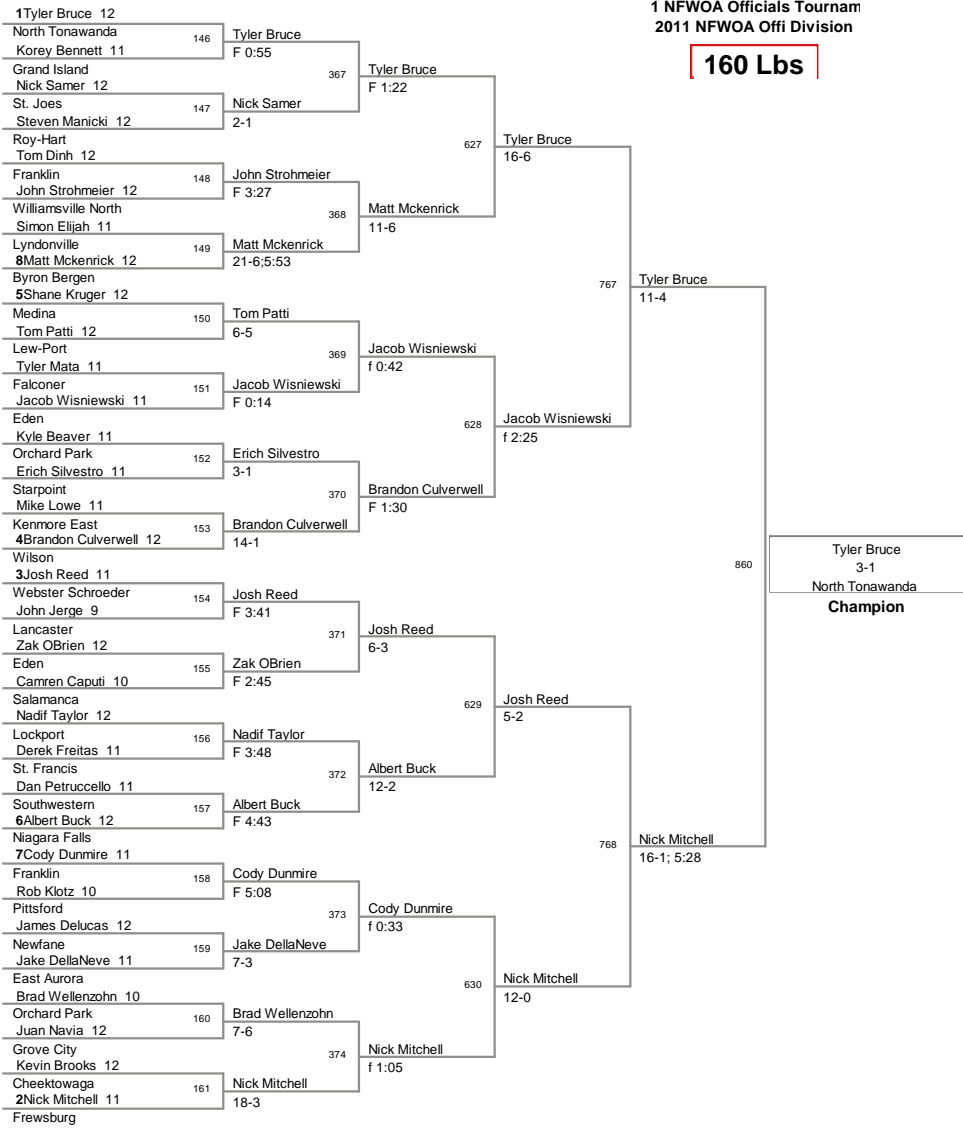

1 NFWOA Officials Tournament
2011 NFWOA Offi Division

160 Lbs