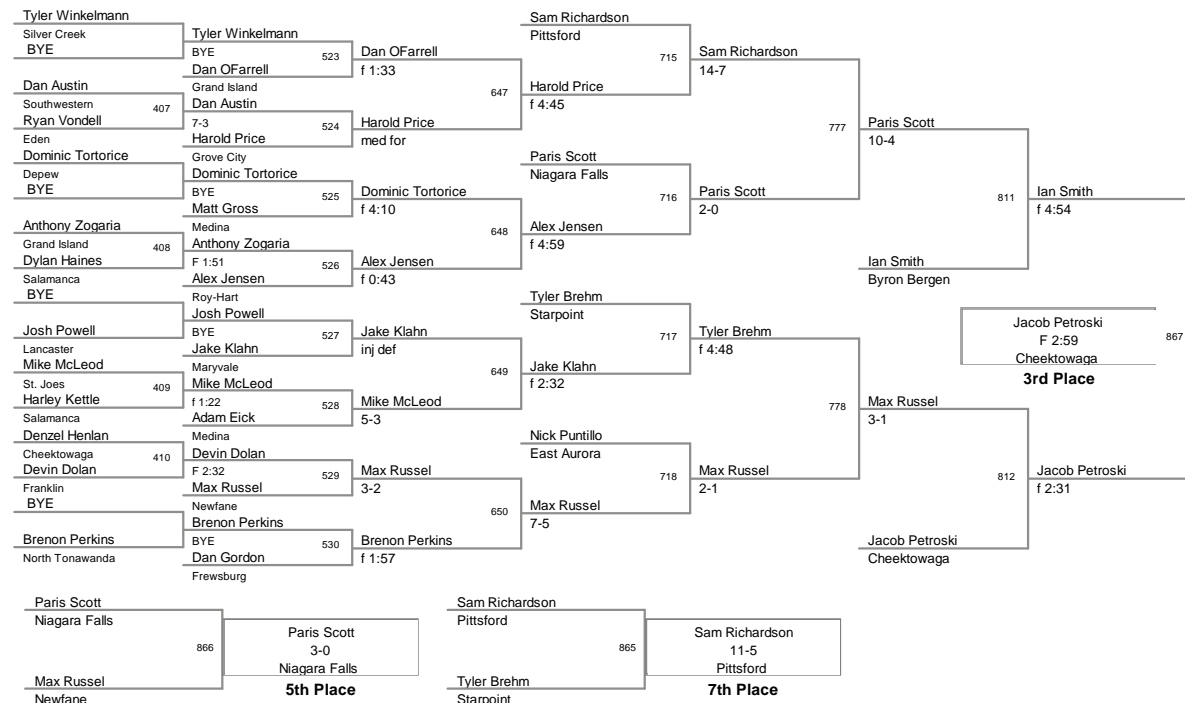

189 Lbs

1 NFWOA Officials Tournament
2011 NFWOA Offi Division

215 Lbs

1 NFWOA Officials Tournam
2011 NFWOA Offi Division

285 Lbs

**2011 NFWOA Officials
Tournament**

**Top Team Scores (All
Scorers)**

Plc	Points	Team	CH	CONS	
1	152	Pittsford	-	-	
2	146.5	Niagara Falls	-	-	Jeff Bloom Aggregate Pin Award
3	140.5	Niagara Wheatfield	-	-	Mike Pitz (Will North) 112 lbs.
4	135.5	Iroquois	-	-	6 pins in 10:07
5	134	Lew-Port	-	-	
6	125	Cheektowaga	-	-	Tom Broad Outstanding Achievement Award
7	124	Roy-Hart	-	-	Victor Schul (Starpoint) 130 lbs.
8	100.5	Eden	-	-	
9	97	Webster Schroeder	-	-	Ilio DiPaolo Outstanding Wrestler Award
10	92	Grove City	-	-	Jim Kloc (Iroquois) 145 lbs.
11	91	Lockport	-	-	
12	90.5	Warsaw	-	-	
13	85.5	St. Joes	-	-	
14	83.5	Lancaster	-	-	
15	79	East Aurora	-	-	
16	78	Franklin	-	-	
16	78	Williamsville North	-	-	
18	73	Olean	-	-	
18	73	Starpoint	-	-	
20	72.5	Lackawanna	-	-	
21	71.5	Newfane	-	-	
22	68	Lyndonville	-	-	
23	67	Medina	-	-	
24	66	Southwestern	-	-	
25	65.5	Holley	-	-	
26	65	North Tonawanda	-	-	
27	63.5	Frontier	-	-	
28	63	Frewsburg	-	-	
29	60	Falconer	-	-	
30	55.5	Tonawanda	-	-	
31	55	Grand Island	-	-	
32	52.5	Williamsville East	-	-	
33	51	Depew	-	-	
34	48.5	Byron Bergen	-	-	
34	48.5	Kenmore East	-	-	
36	44.5	Wilson	-	-	
37	40.5	Salamanca	-	-	
38	35	Orchard Park	-	-	
39	25	Maryvale	-	-	
40	15	Silver Creek	-	-	
41	9.5	Oakfield	-	-	
42	8	Pembroke	-	-	
43	6	St. Francis	-	-	