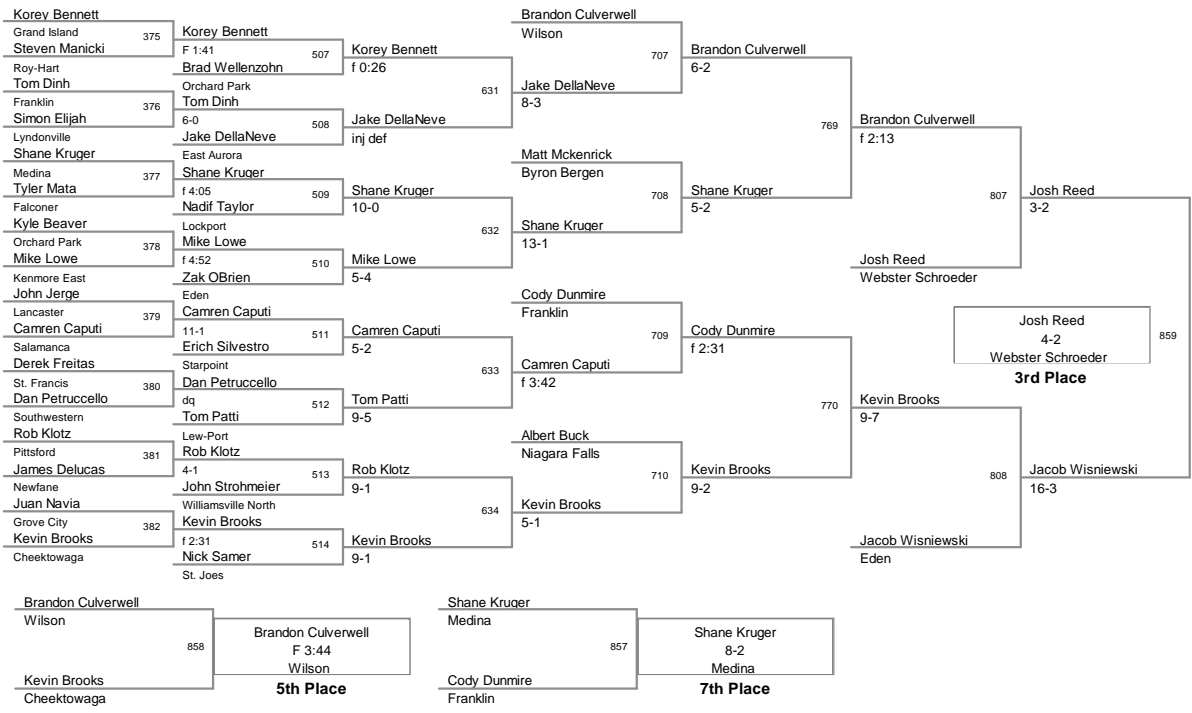

1 NFWOA Officials Tournament
2011 NFWOA Offi Division

160 Lbs